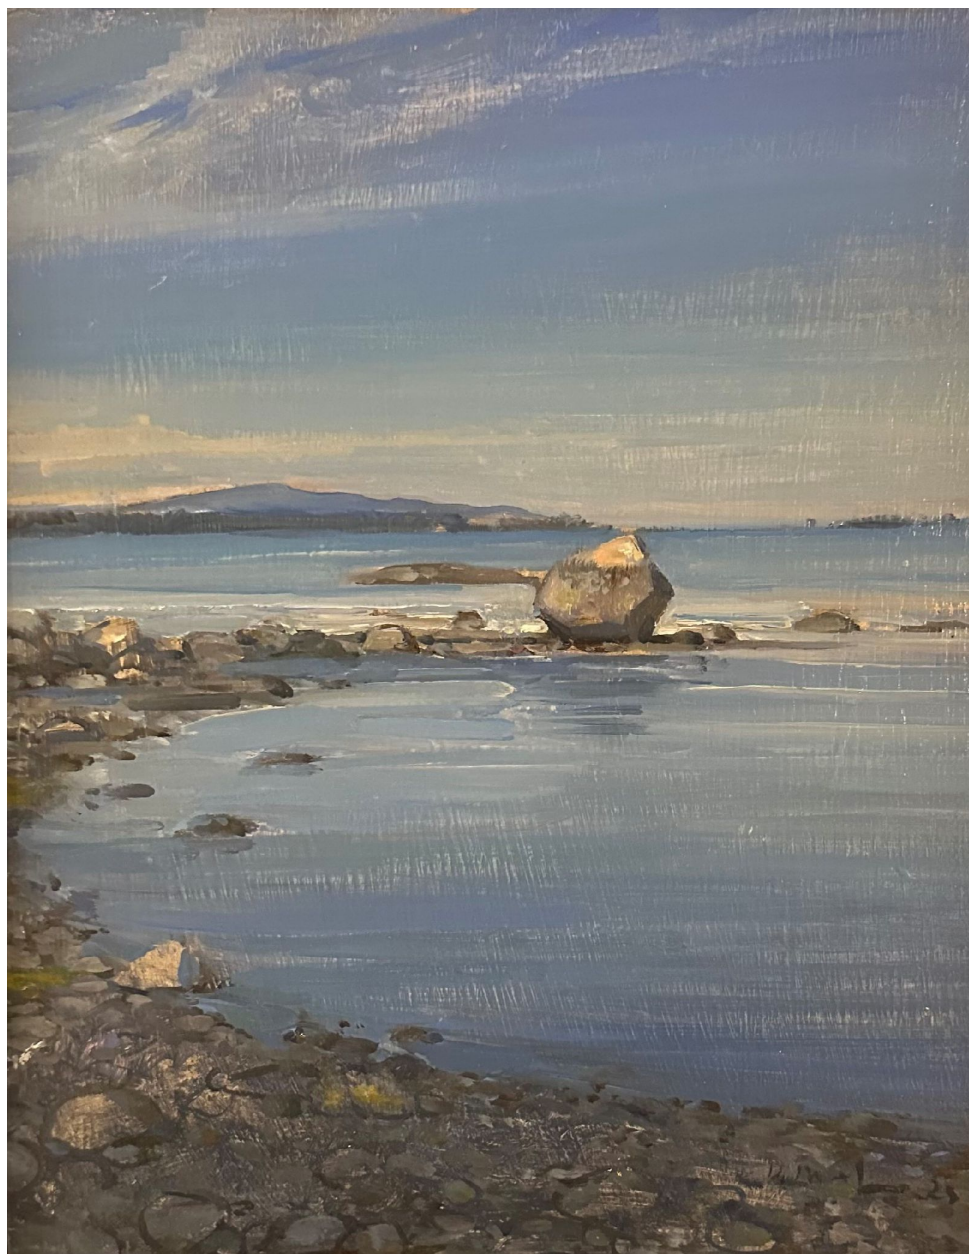

THE COOLEY GALLERY

Doug Martenson, *Along the Shore*
oil on panel, 10" x 8"
DM 1123.01, \$2,400