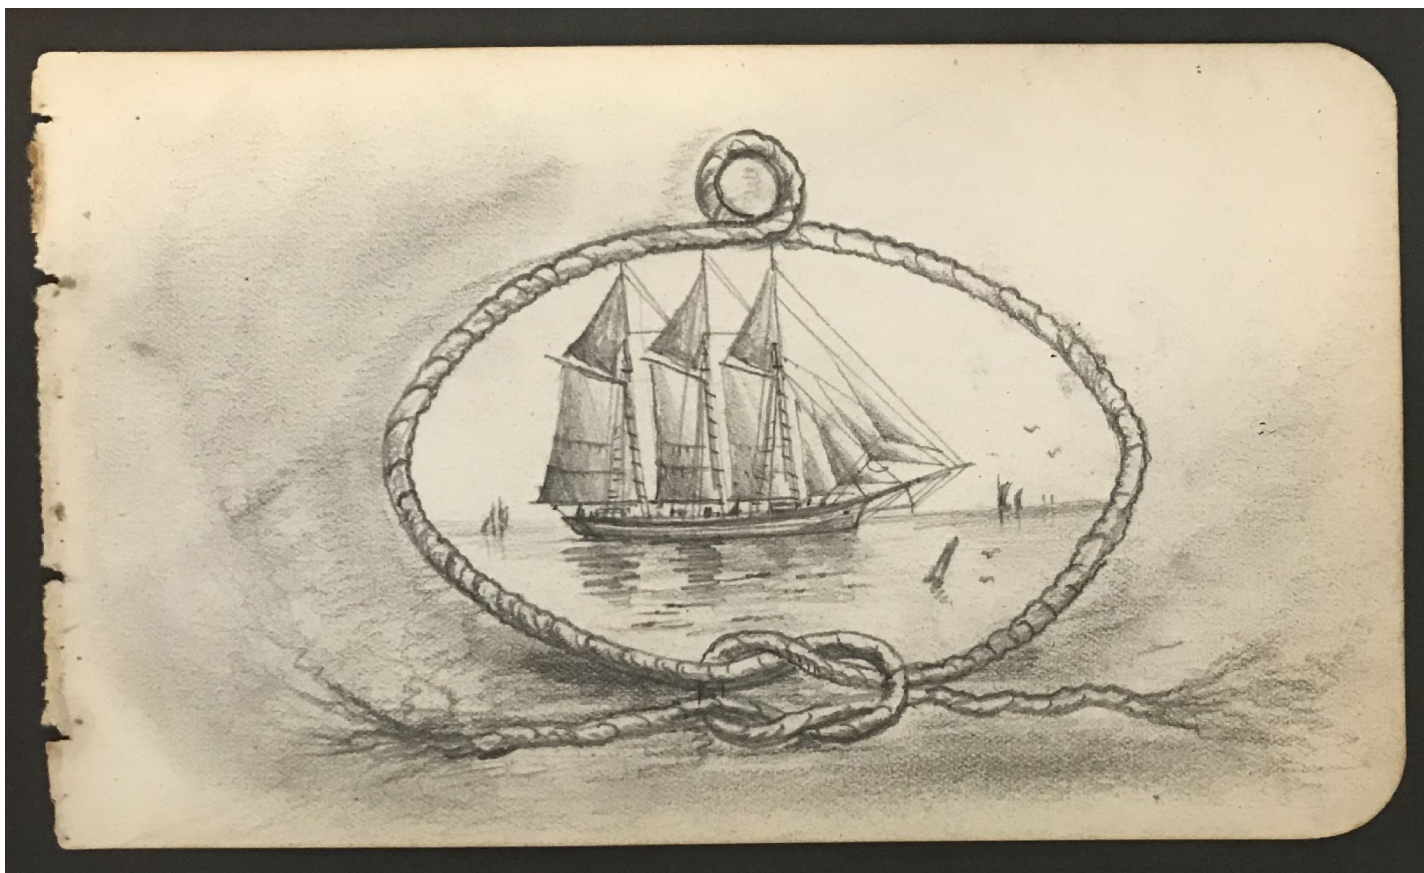

THE COOLEY GALLERY

George M. Hathaway, Marine Theme #21
pencil on paper, 3 3/4" x 6 3/4"
JCA 5895.21, \$350