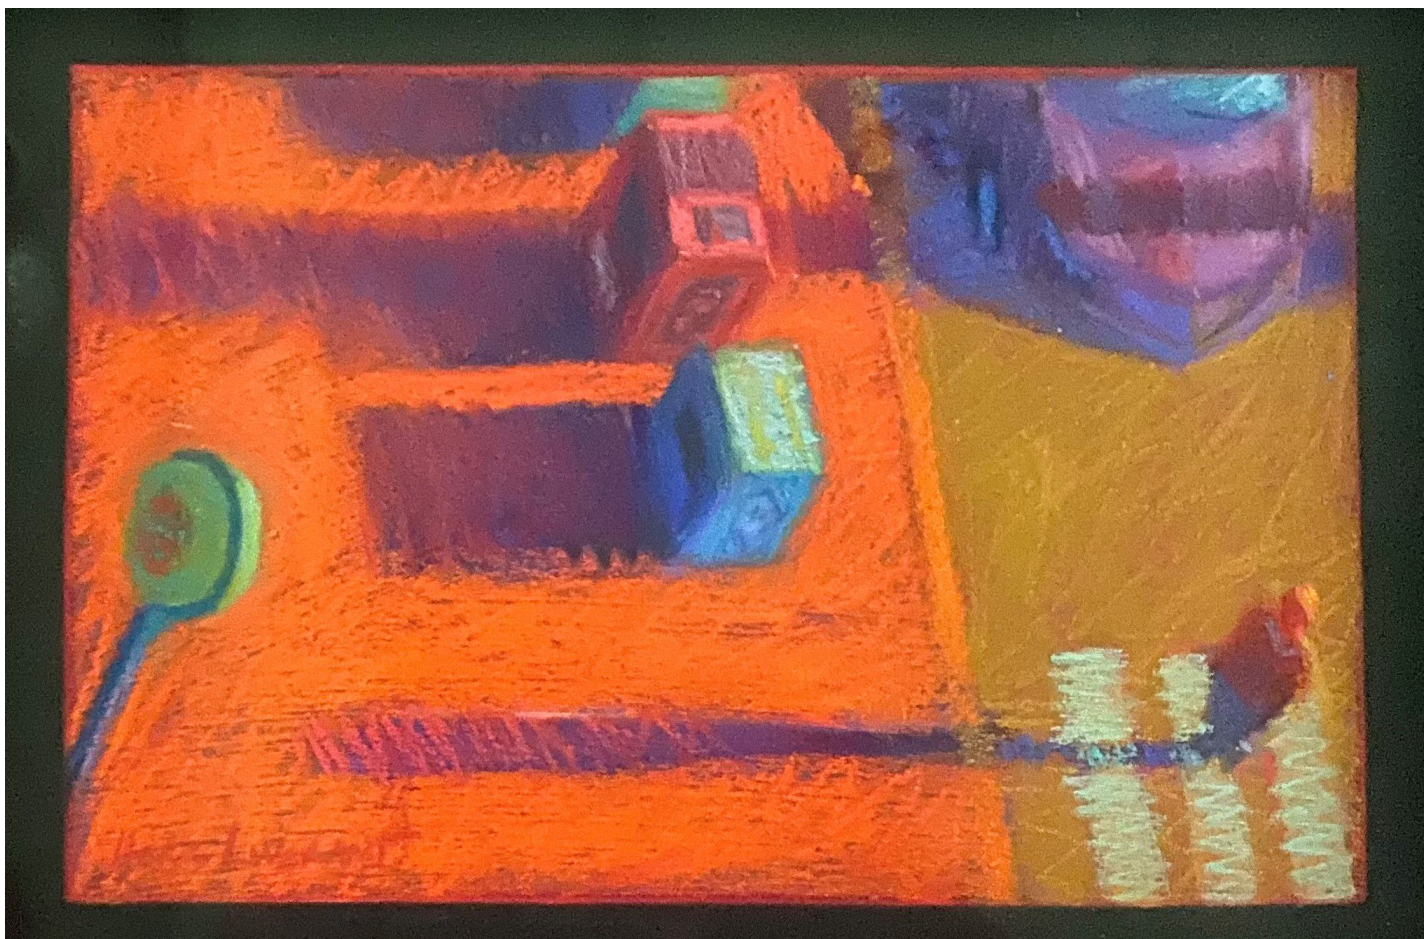

THE COOLEY GALLERY

Gigi Horr Liverant, Crosswalk Study
pastel on paper, 6 1/2" x 10"
GHL1220.01, \$750