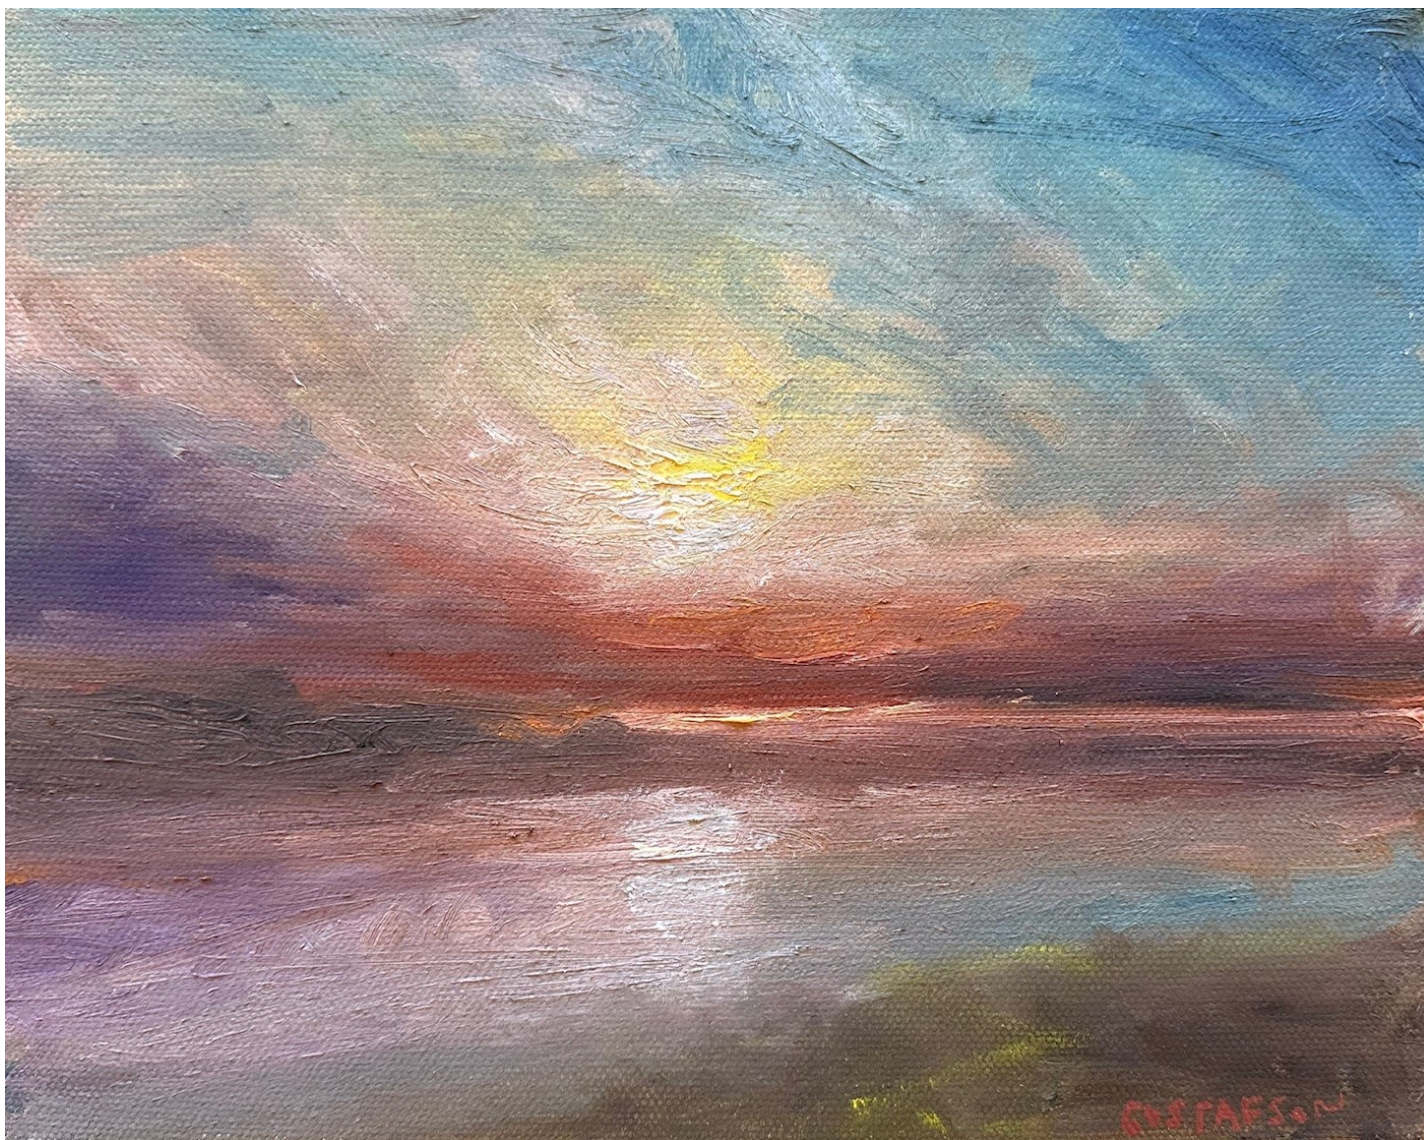

THE COOLEY GALLERY

Greg Gustafson, Stormy Morning
oil on canvas, 8" x 10"
GG 1124.03, \$800