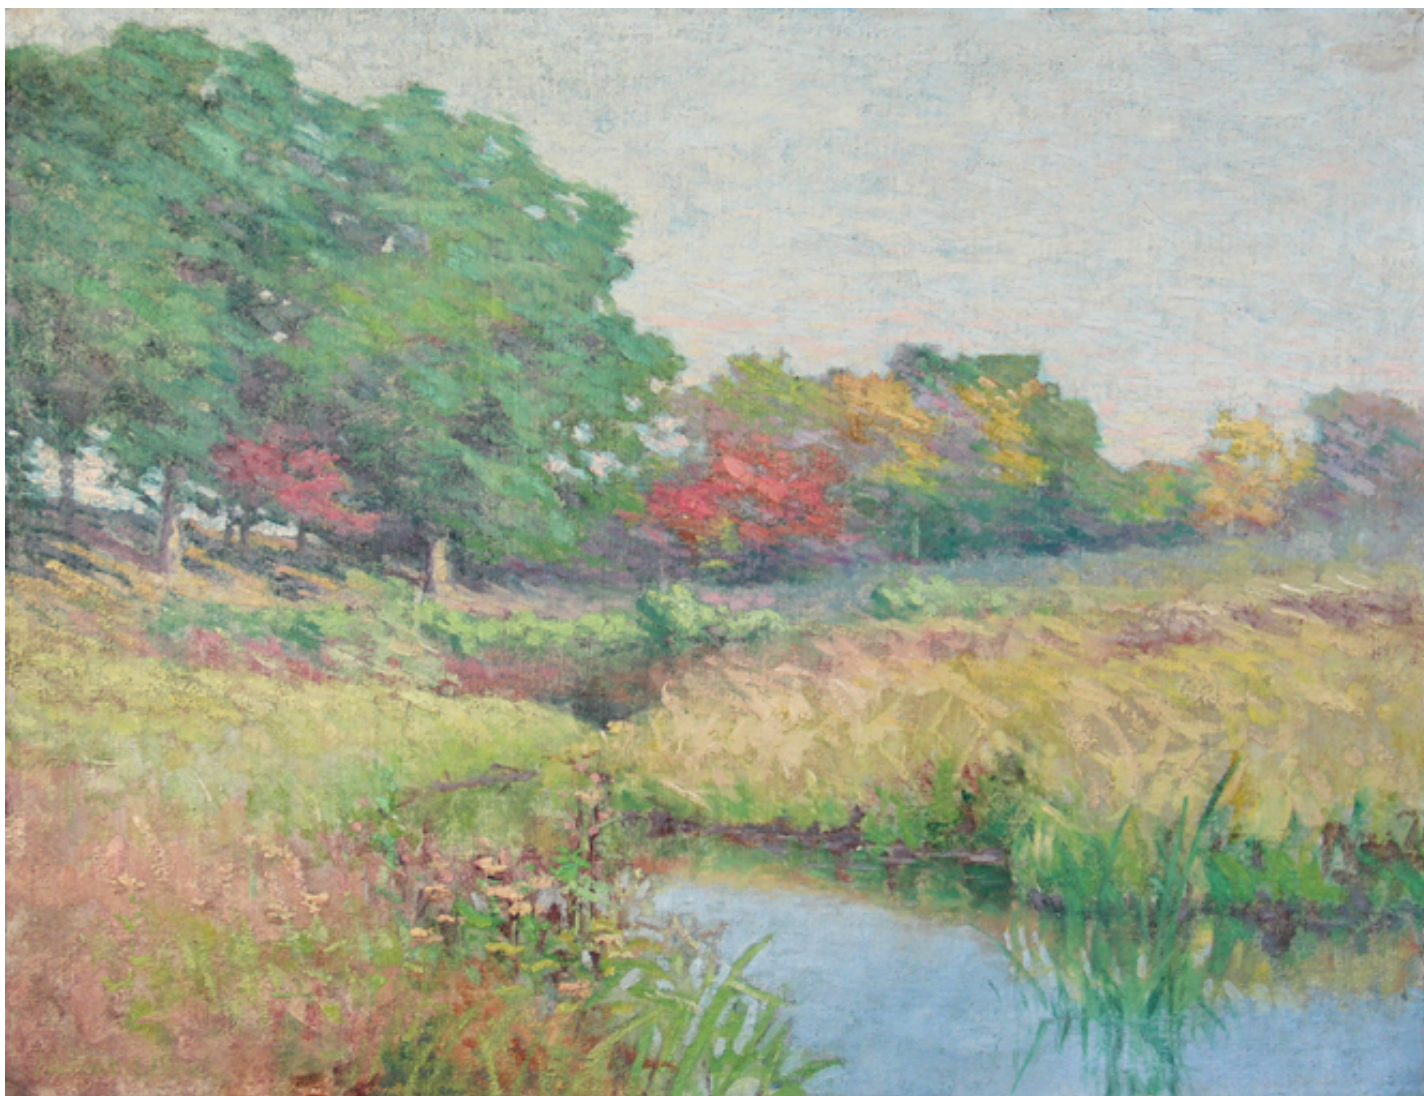

THE COOLEY GALLERY

Harriet Randall Lumis, A Meadow Stream
oil on canvas, 12" x 16"
JCAC 4263, \$4,000