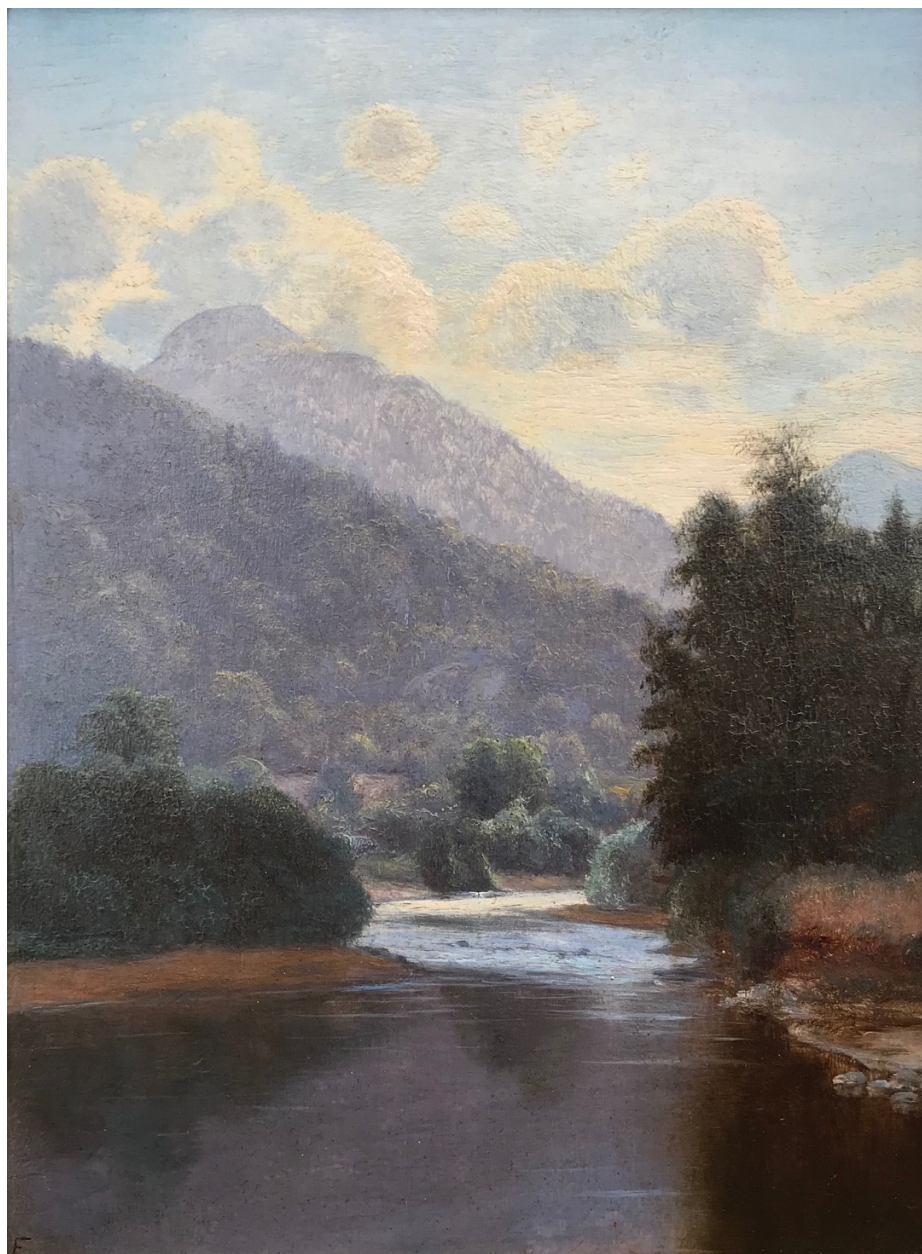

THE COOLEY GALLERY

John Lee Fitch, River through the Mountains
oil on panel, 8" x 6"
MP 1019.03, \$12,500