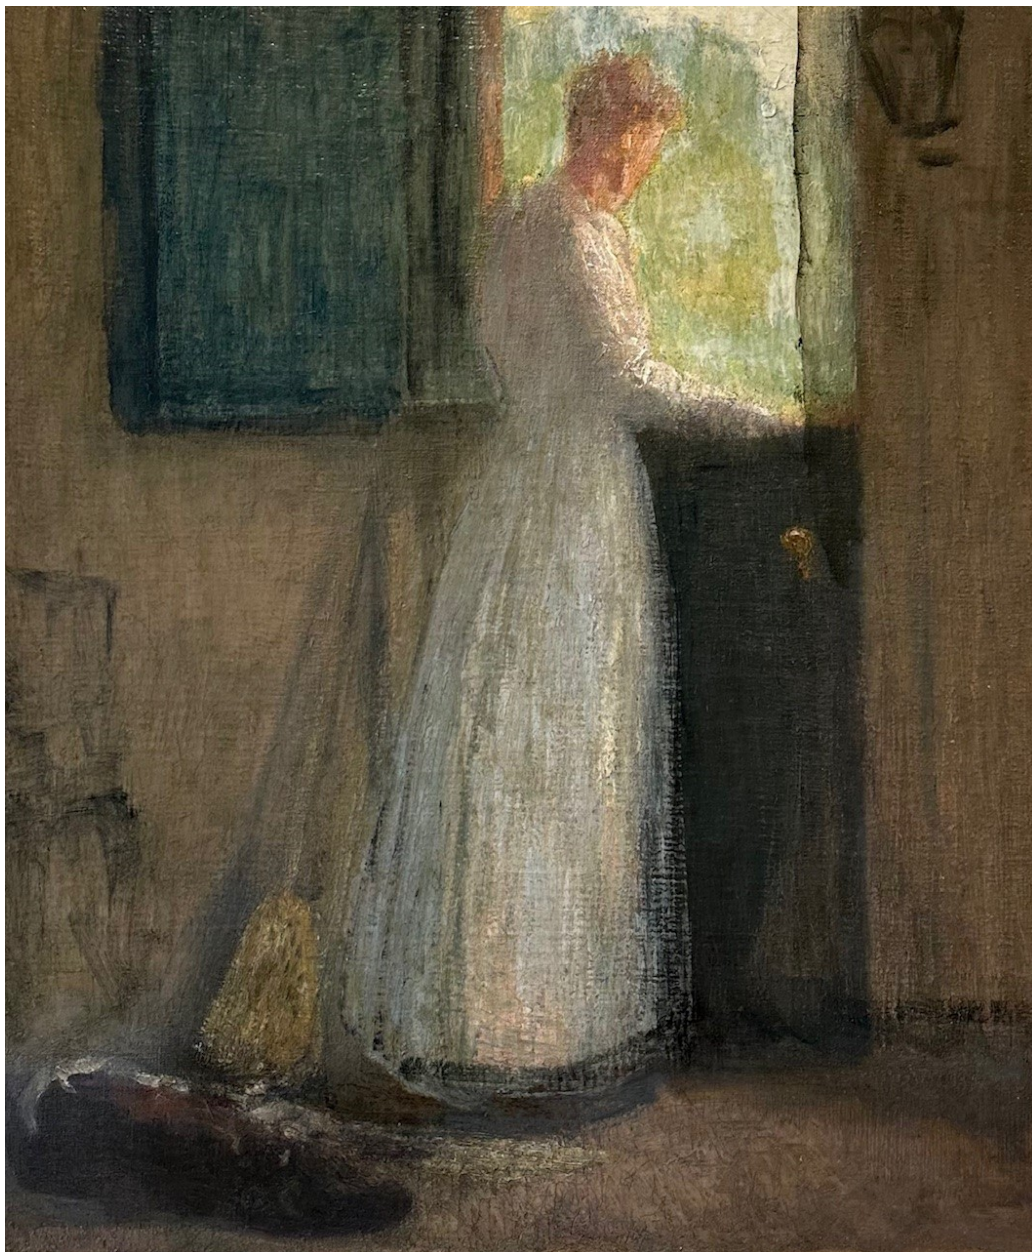

THE COOLEY GALLERY

Julian Alden Weir, Anna in the Doorway
oil on canvas, 30" x 25"
DH 0125, \$25,000