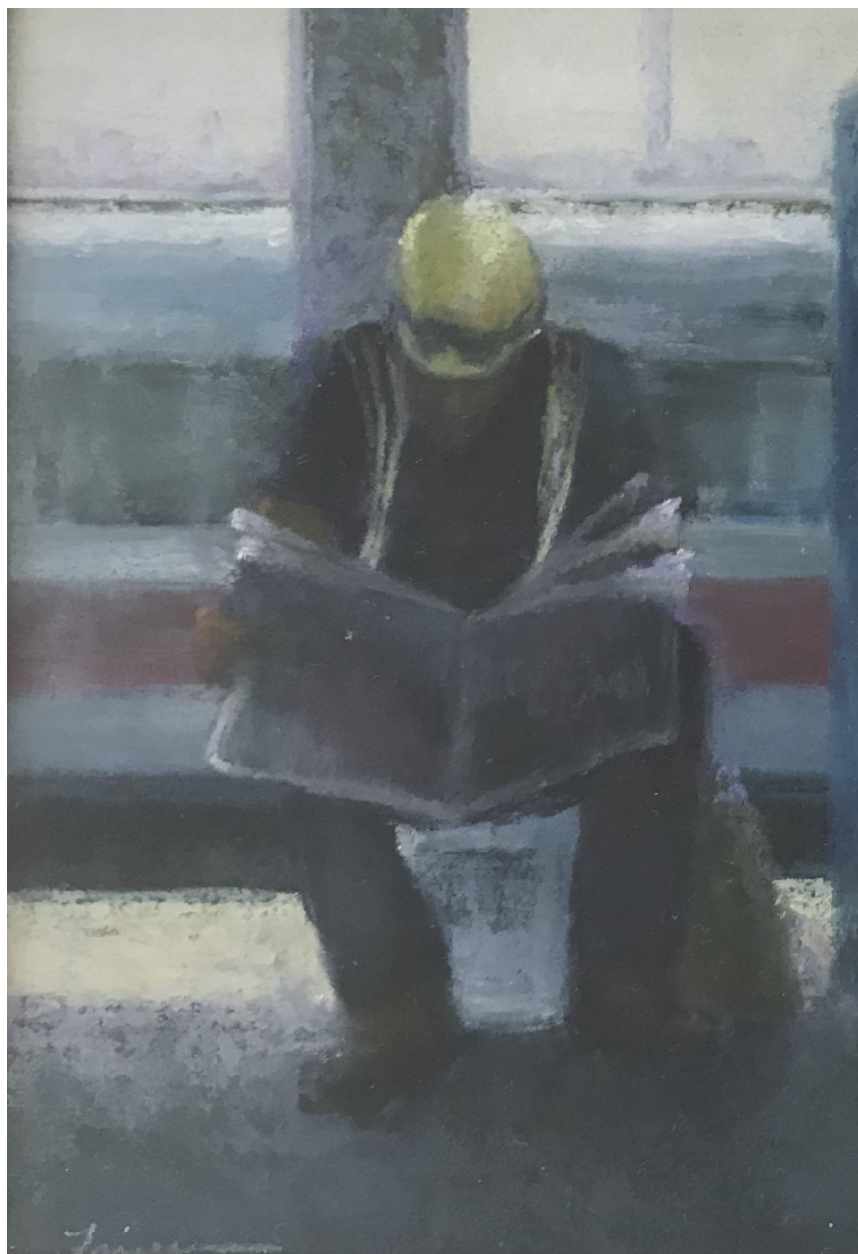

THE COOLEY GALLERY

Laurel B. Friedmann, Train and Thought
pastel, 5 5/8" x 3 7/8"
MR 0819.02, \$600