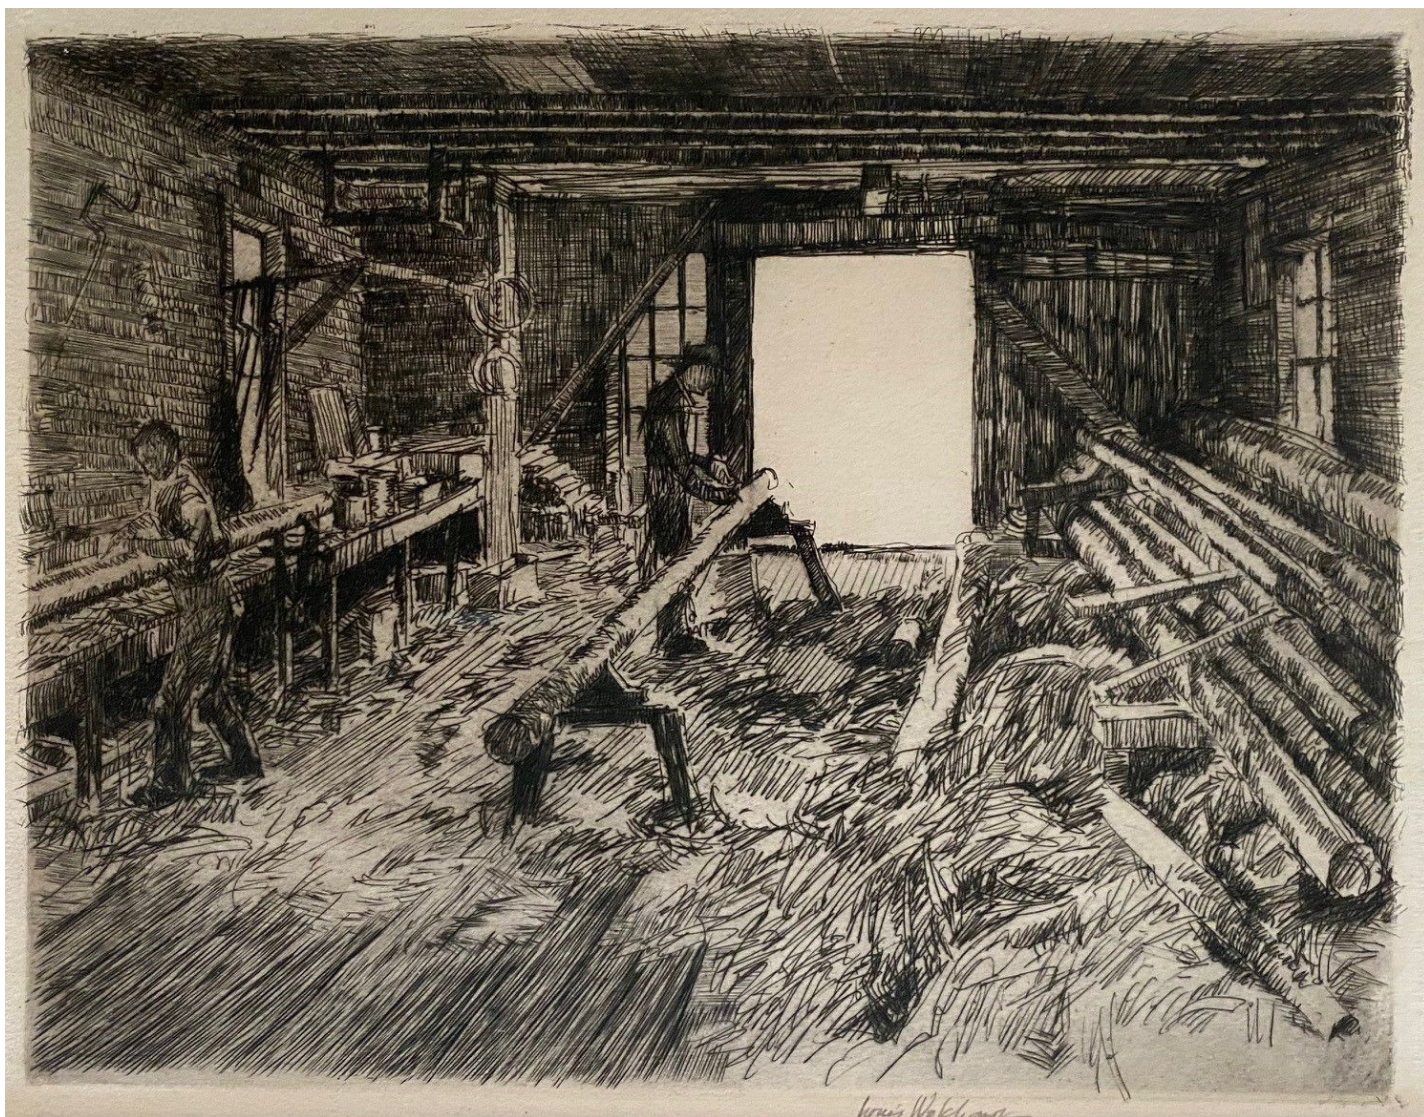

THE COOLEY GALLERY

Louis Wolchonok, The Old Mill, Lyme, CT
etching on paper, 6 1/2" x 8 1/2" image
JCA 6240, \$550