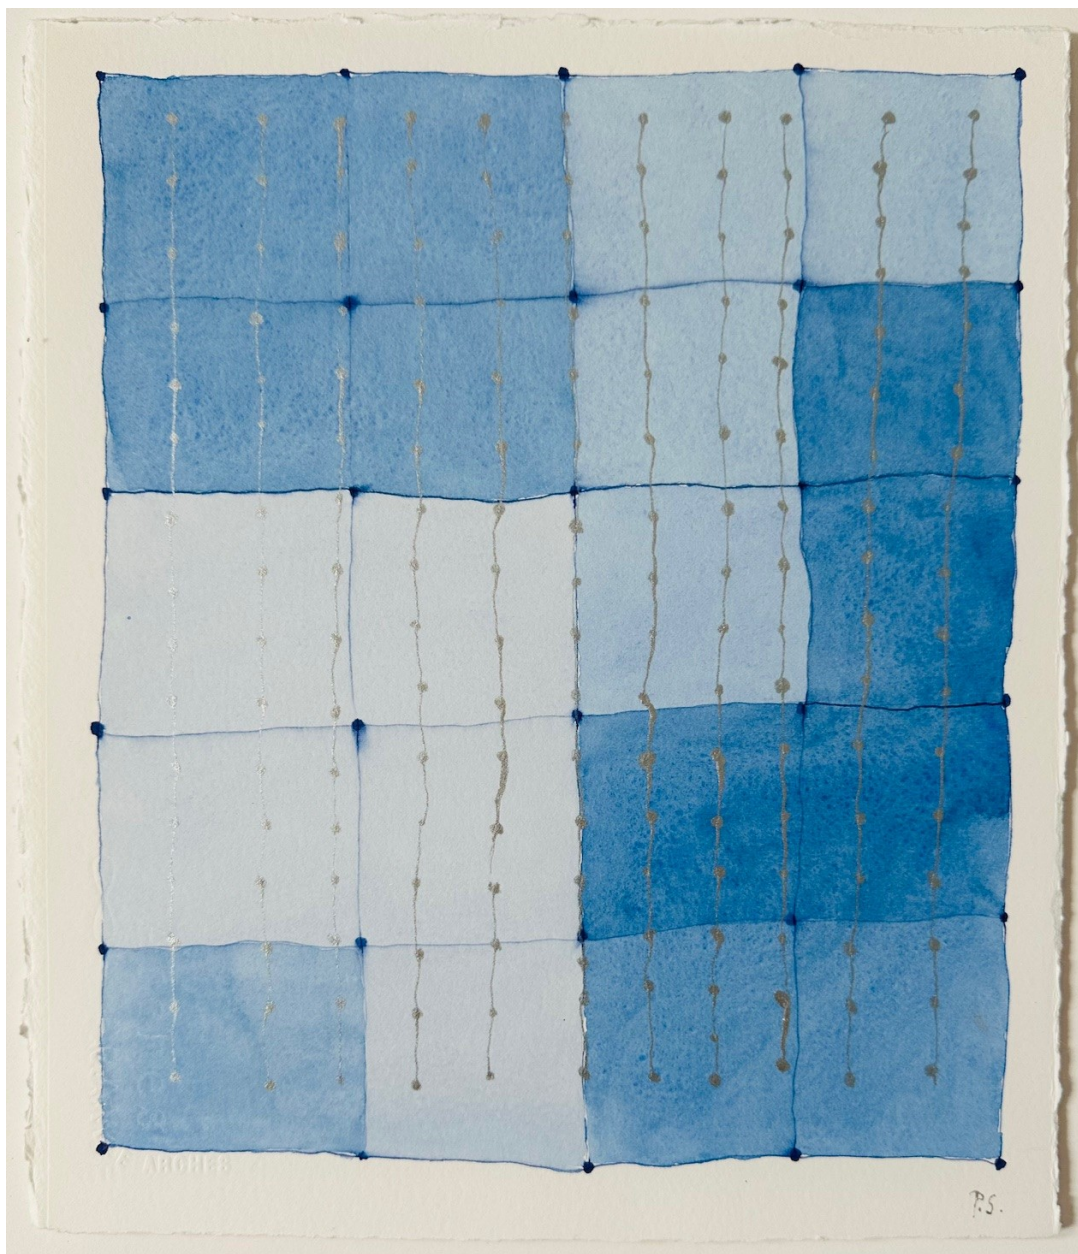

THE COOLEY GALLERY

Pat Smith, Blue Grid
watercolor and silver ink on paper, 12" x 10"
PS 0824.12, \$1,250