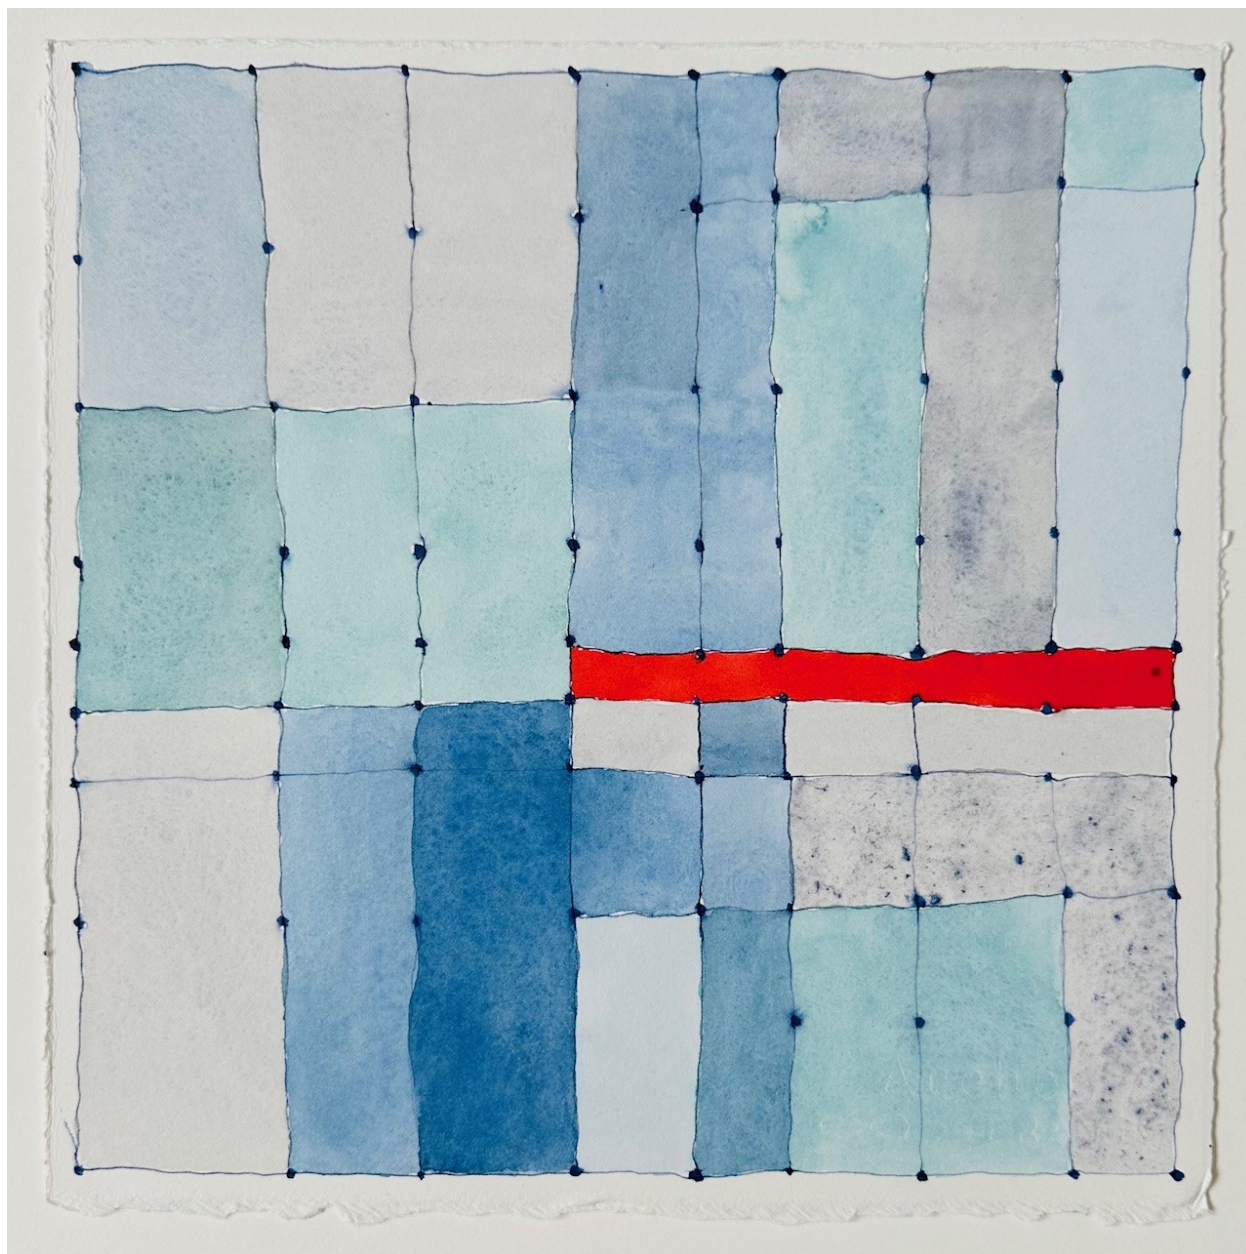

THE COOLEY GALLERY

Pat Smith, Red Line
watercolor and ink on paper, 11 1/2" x 11 1/2"
PS 0824.11, \$1,250