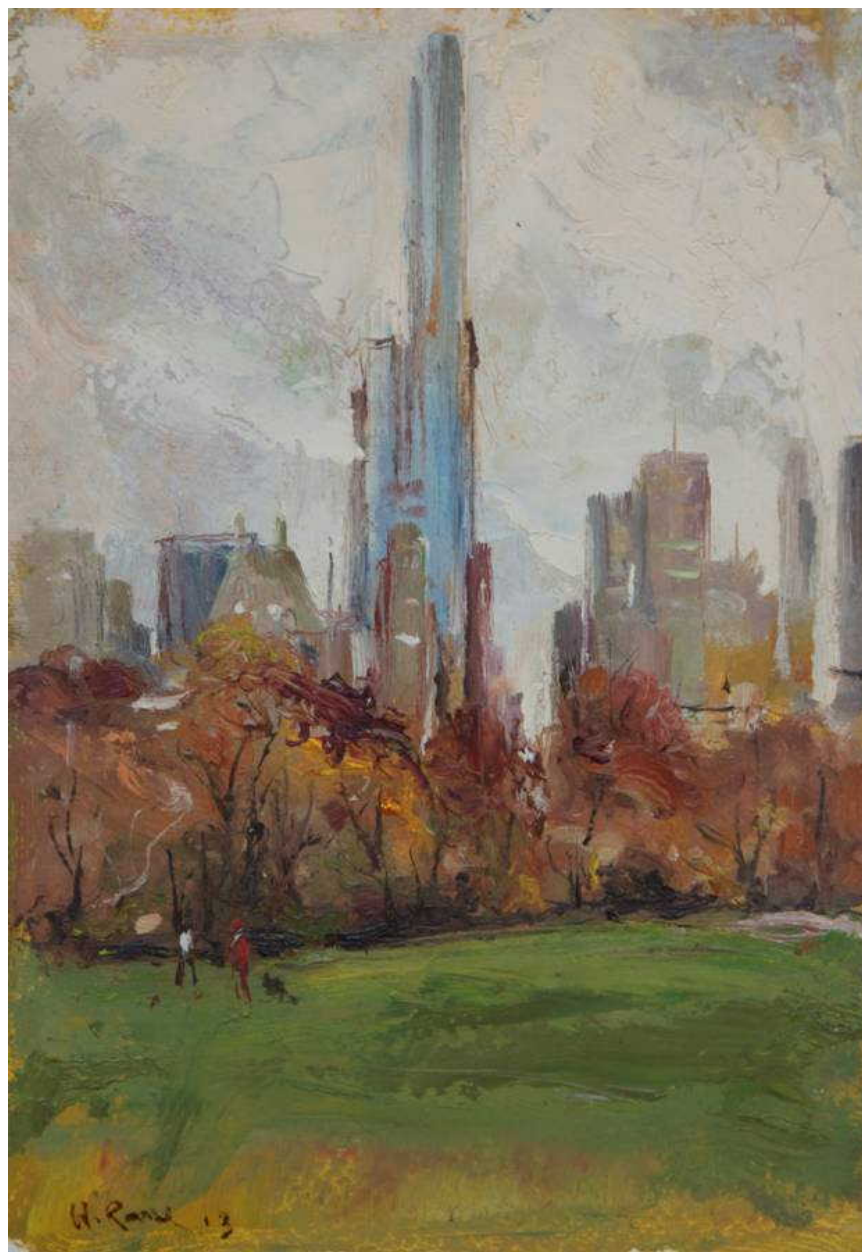

THE COOLEY GALLERY

Walter Rane, New Skyscraper
oil on paper, 10" x 7"
WR 1014.03, \$1,000