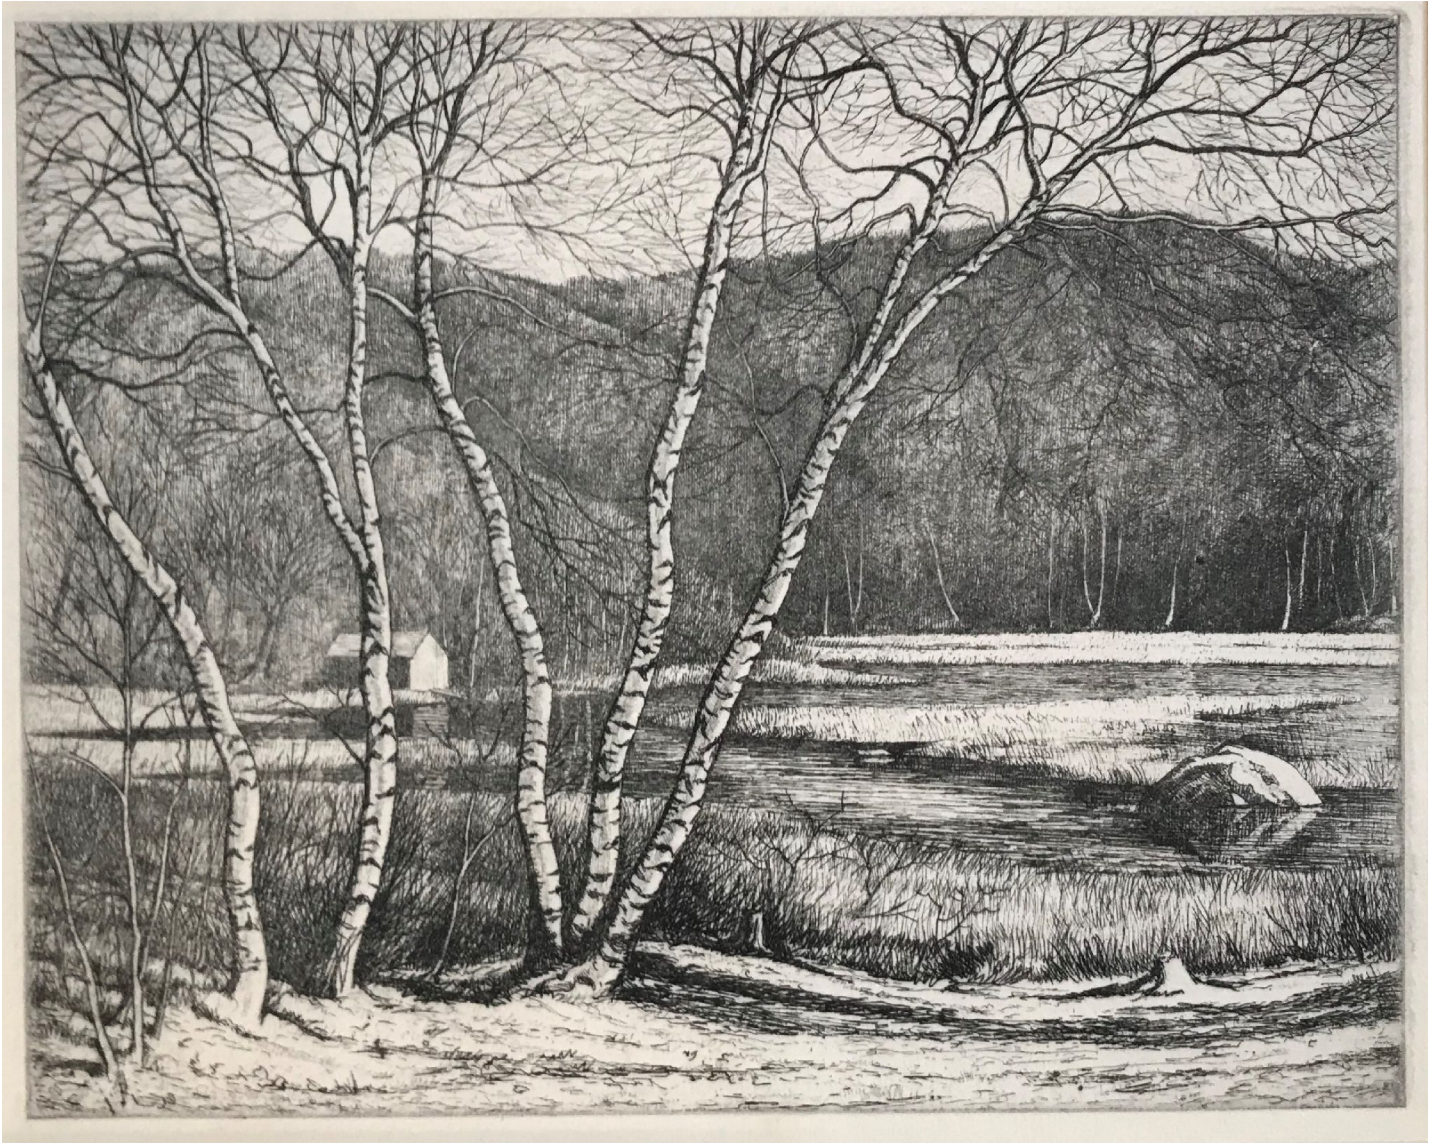

## THE COOLEY GALLERY

Platt Hubbard, Birches  
etching on wove paper, 9 1/2" x 12"  
JWC 0517.03, \$1,000