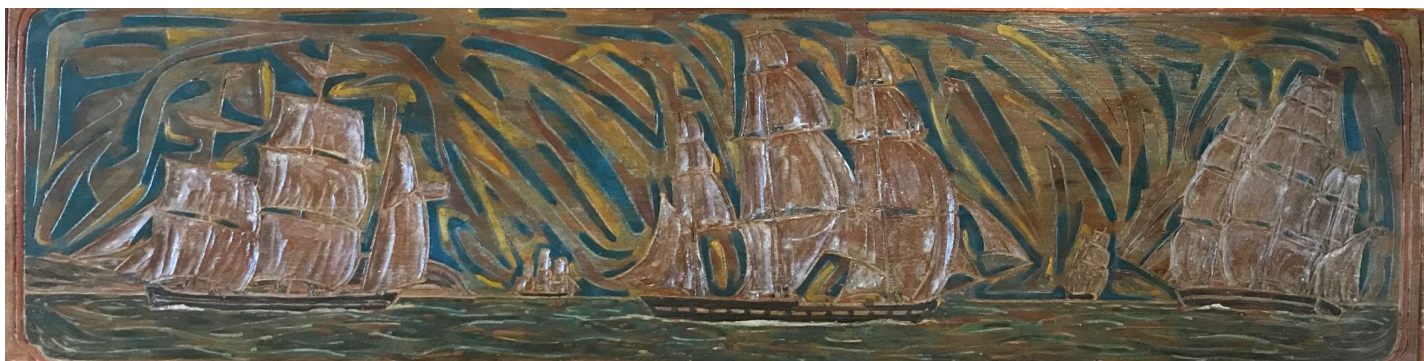

## THE COOLEY GALLERY

Elmer Livingston MacRae, Making Harbor, 1923  
carved and painted wood, 8 3/4" x 33"  
JCA 6322, \$2,000