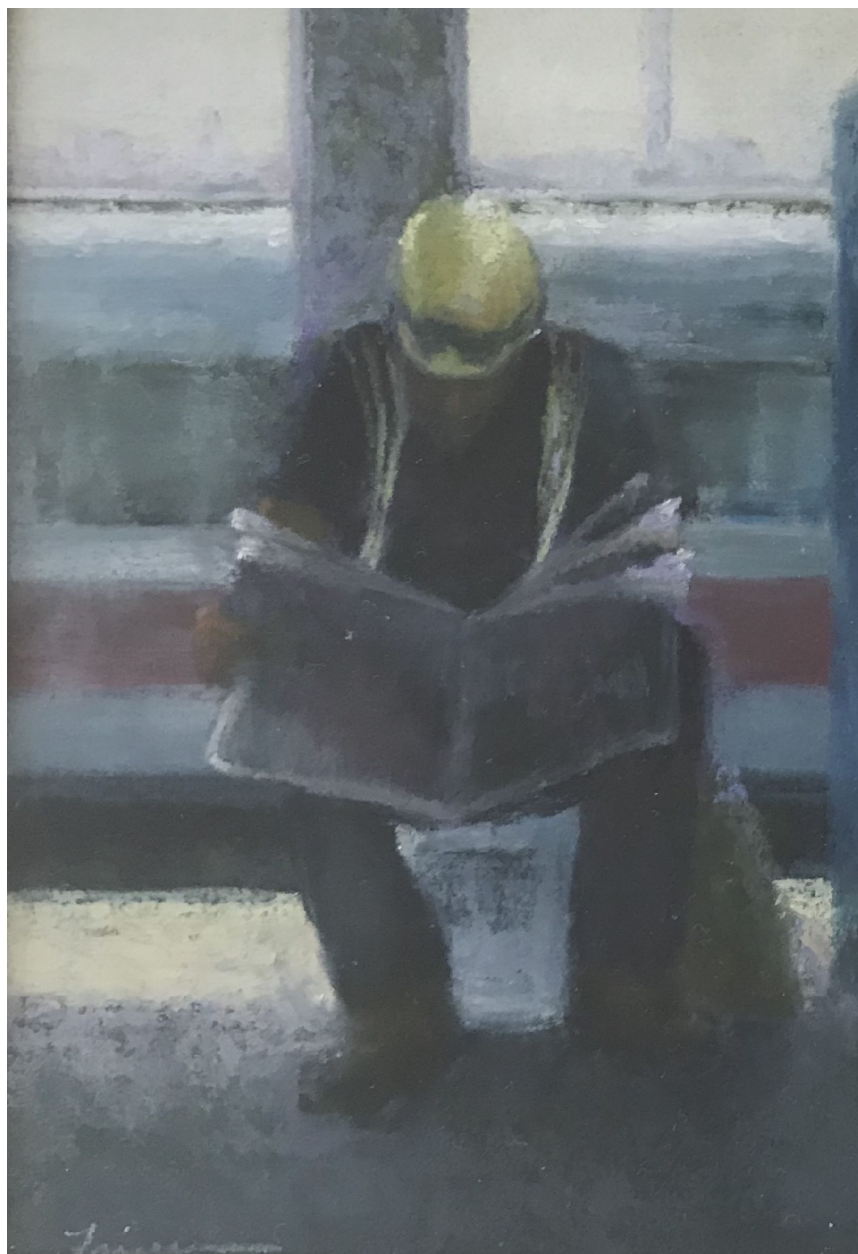

## THE COOLEY GALLERY

Laurel B. Friedmann, Train and Thought  
pastel, 5 5/8" x 3 7/8"  
MR 0819.02, \$600