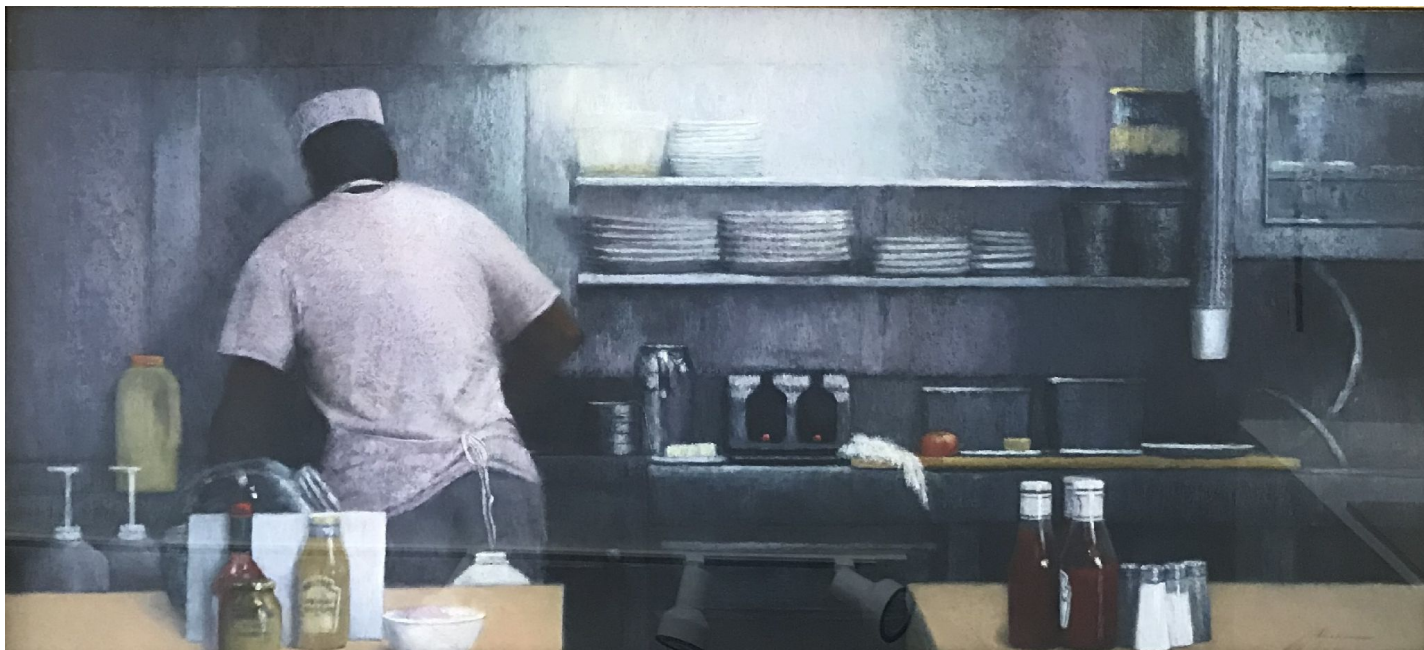

THE COOLEY GALLERY

Laurel B. Friedmann, *Where the Streetcar Turns*
pastel, 16 1/2" x 36 1/2" sight size
MR 0819.06, \$5,500