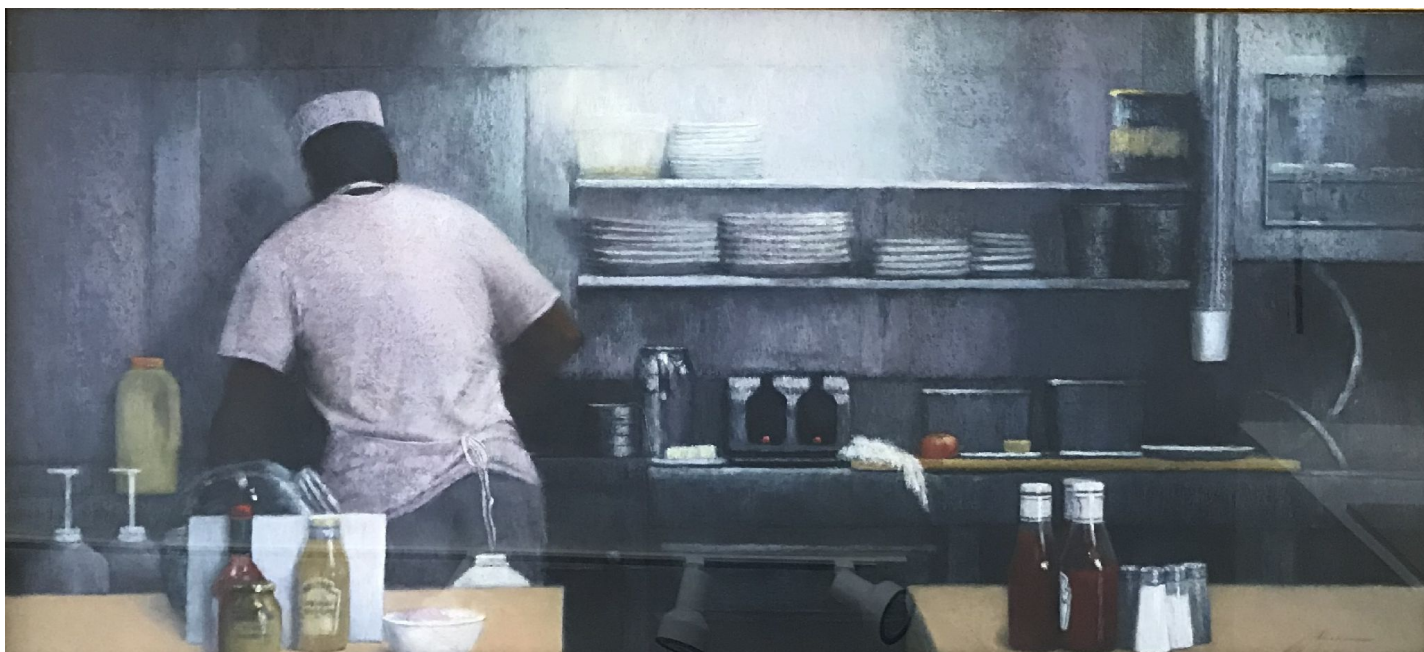

## THE COOLEY GALLERY

Laurel B. Friedmann, *Where the Streetcar Turns*  
pastel, 16 1/2" x 36 1/2" sight size  
MR 0819.06, \$5,500