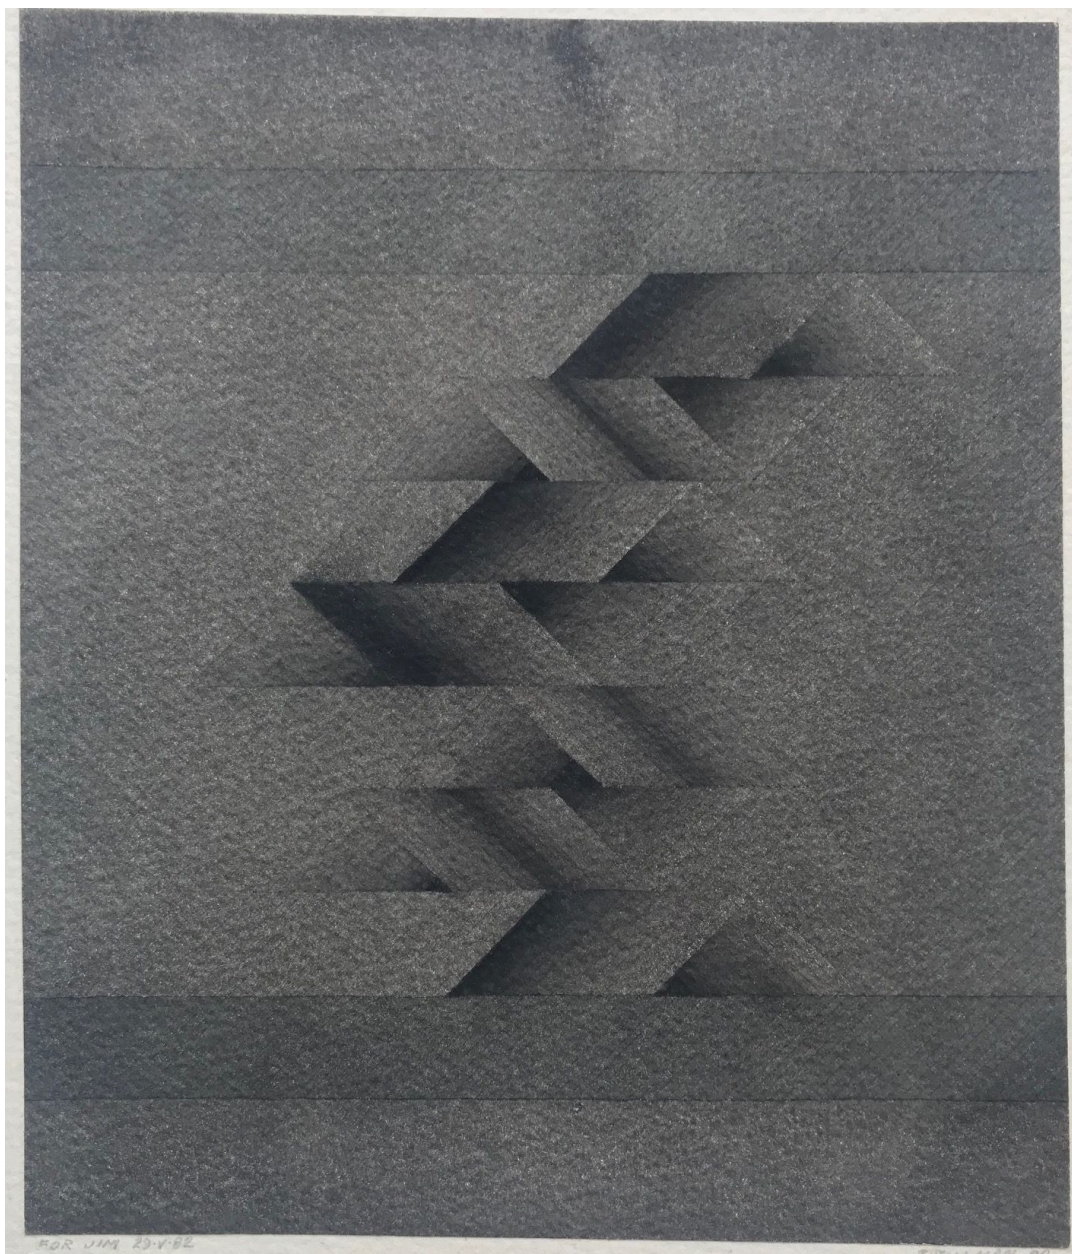

THE COOLEY GALLERY

Sewell Sillman, *In Black*, 1982
watercolor and ink on paper, 7 1/2" x 6 1/2"
JCA 6327, \$1,200