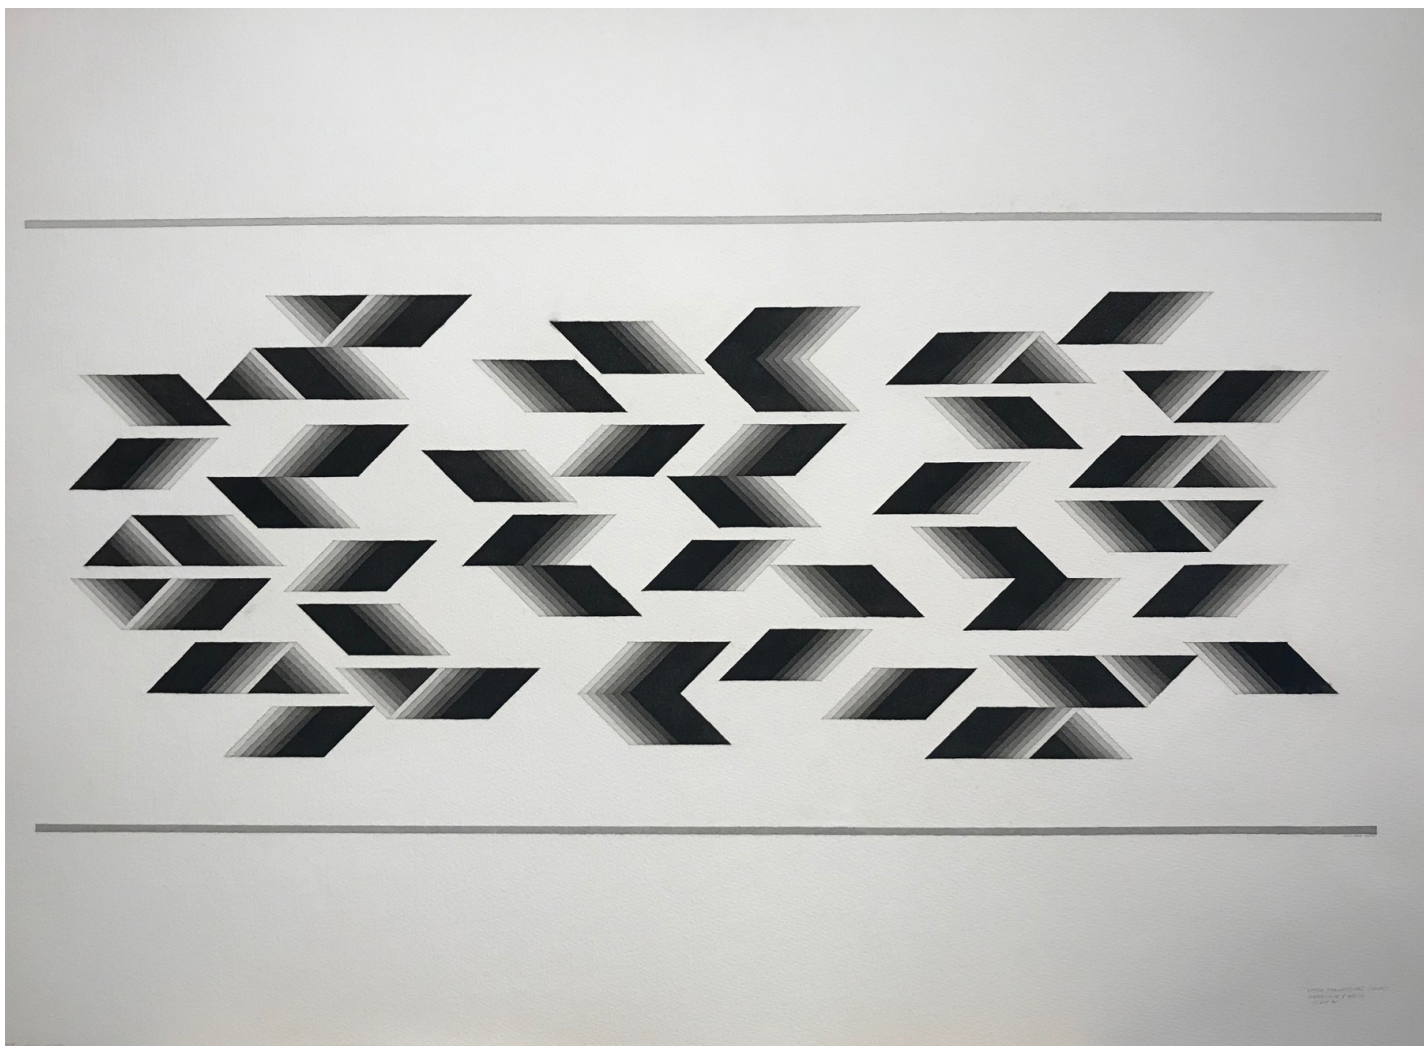

# THE COOLEY GALLERY

Sewell Sillman, Loose Connections  
watercolor and pencil on paper, 28 1/2" x 41"  
JCA 6343, \$6,500