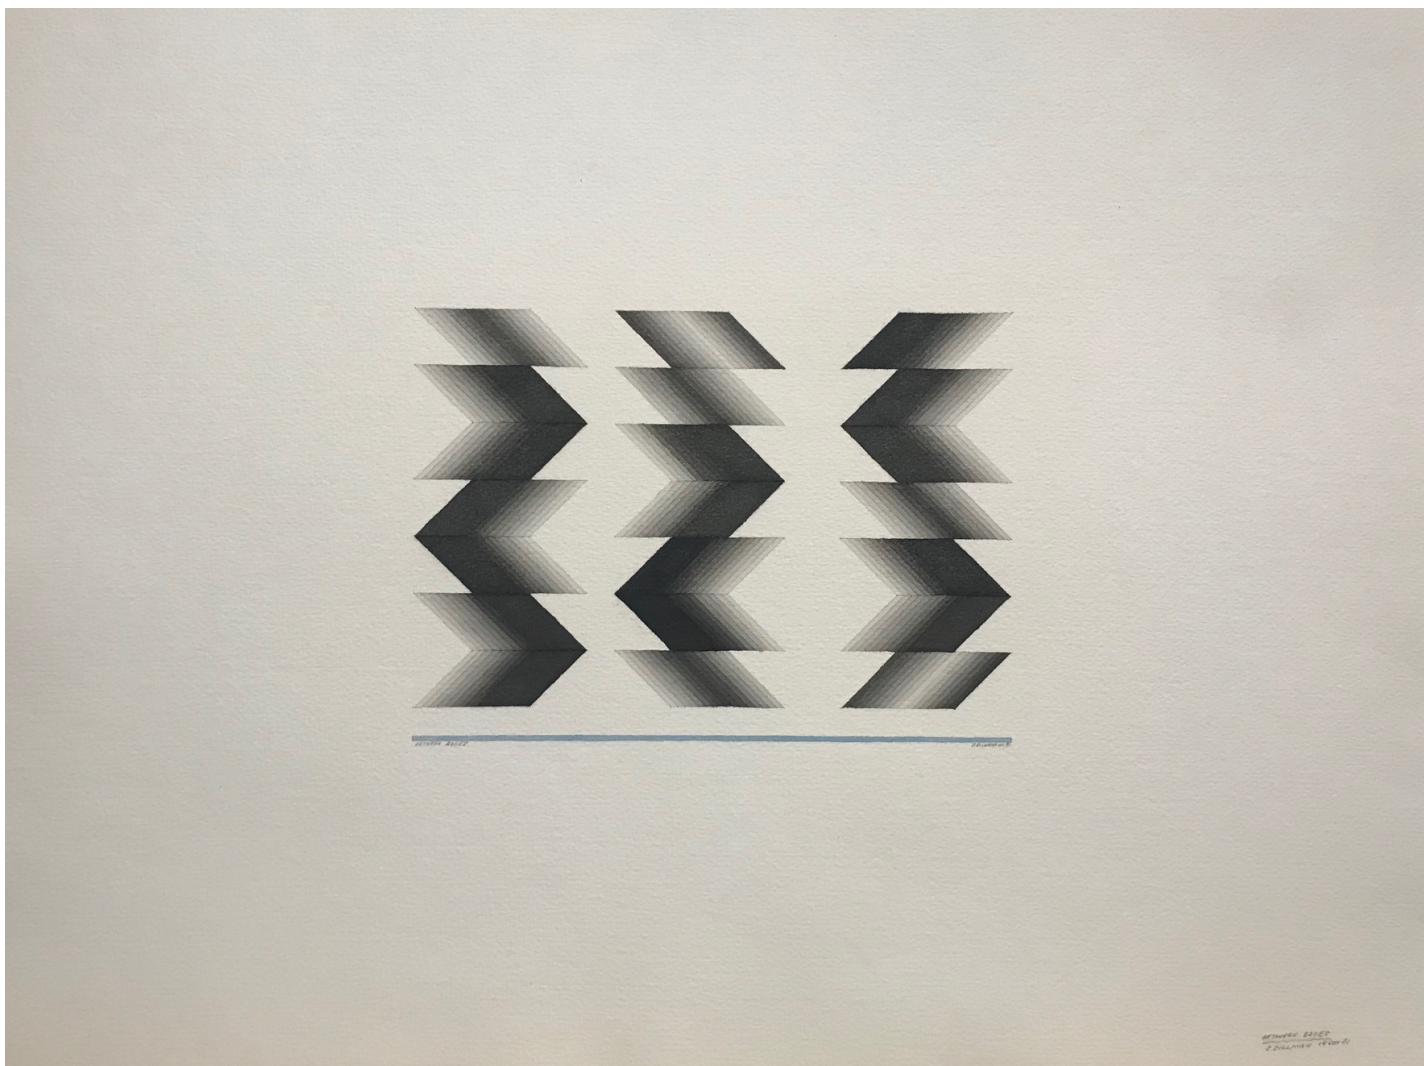

THE COOLEY GALLERY

Sewell Sillman, *Between Edges*

watercolor and pencil on paper, SS: 18" x 24" IS: 7 1/4" x 10"

JCA 6400, \$3,500