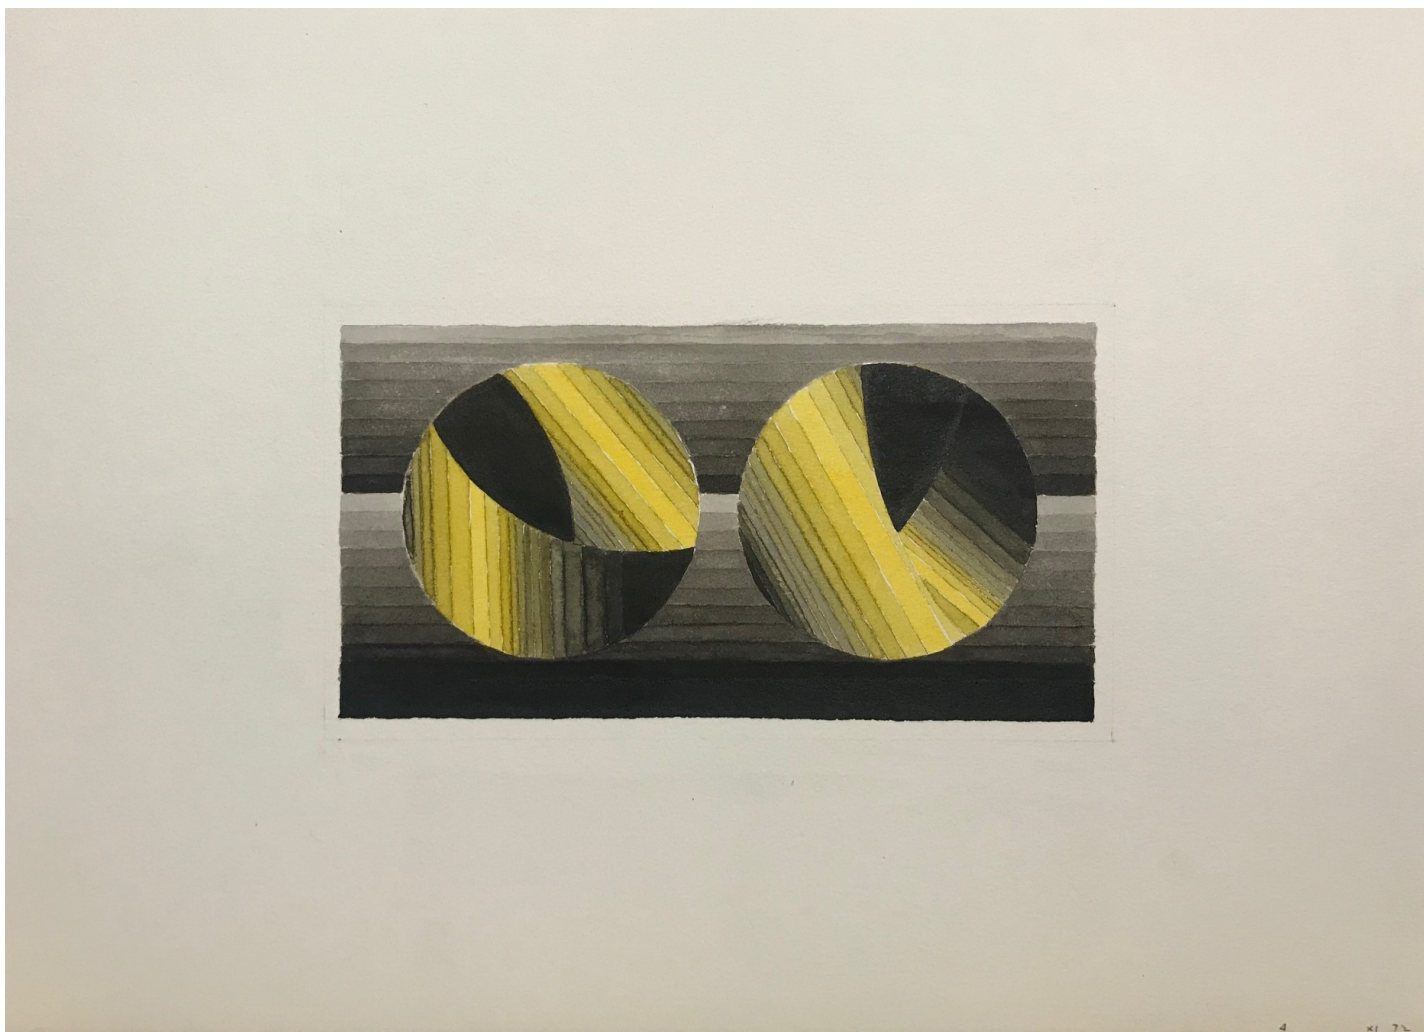

## THE COOLEY GALLERY

Sewell Sillman, Irreversible  
watercolor and pencil, Sheet: 11" x 15" Image: 4 1/8" x 7 7/8"  
JCA 6405, \$650