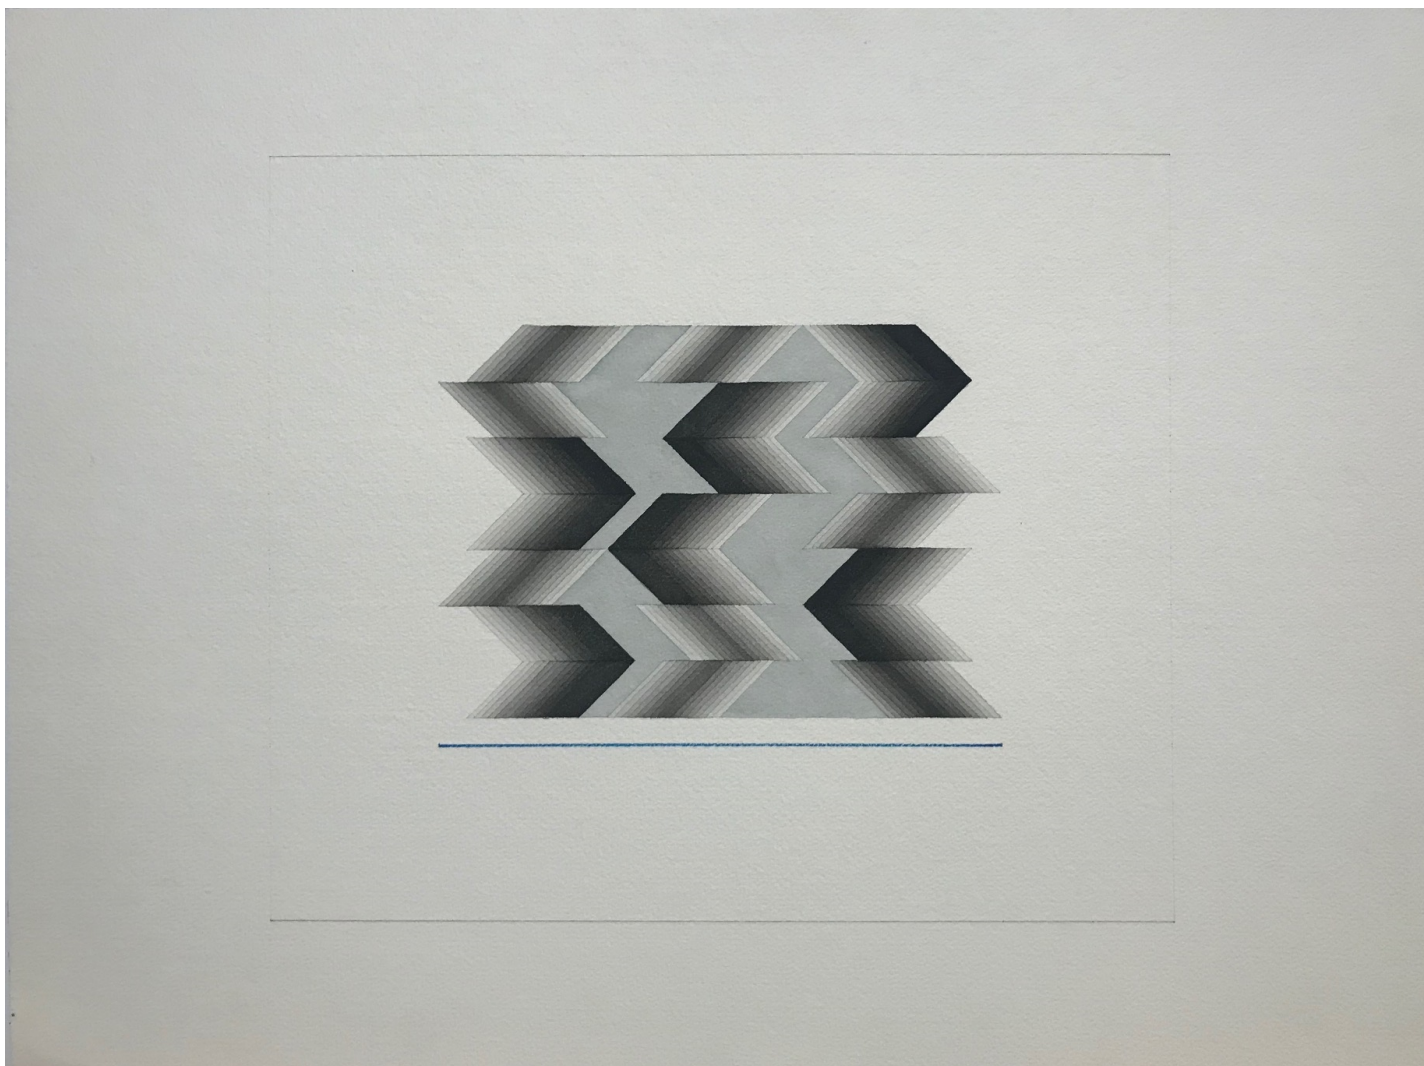

THE COOLEY GALLERY

Sewell Sillman, Untitled (Black and Grey with Blue Lines)
watercolor and pencil on paper, Sheet: 18" x 24" Image: 12 7/8" x 15 1/8"
JCA 6418, \$4,000