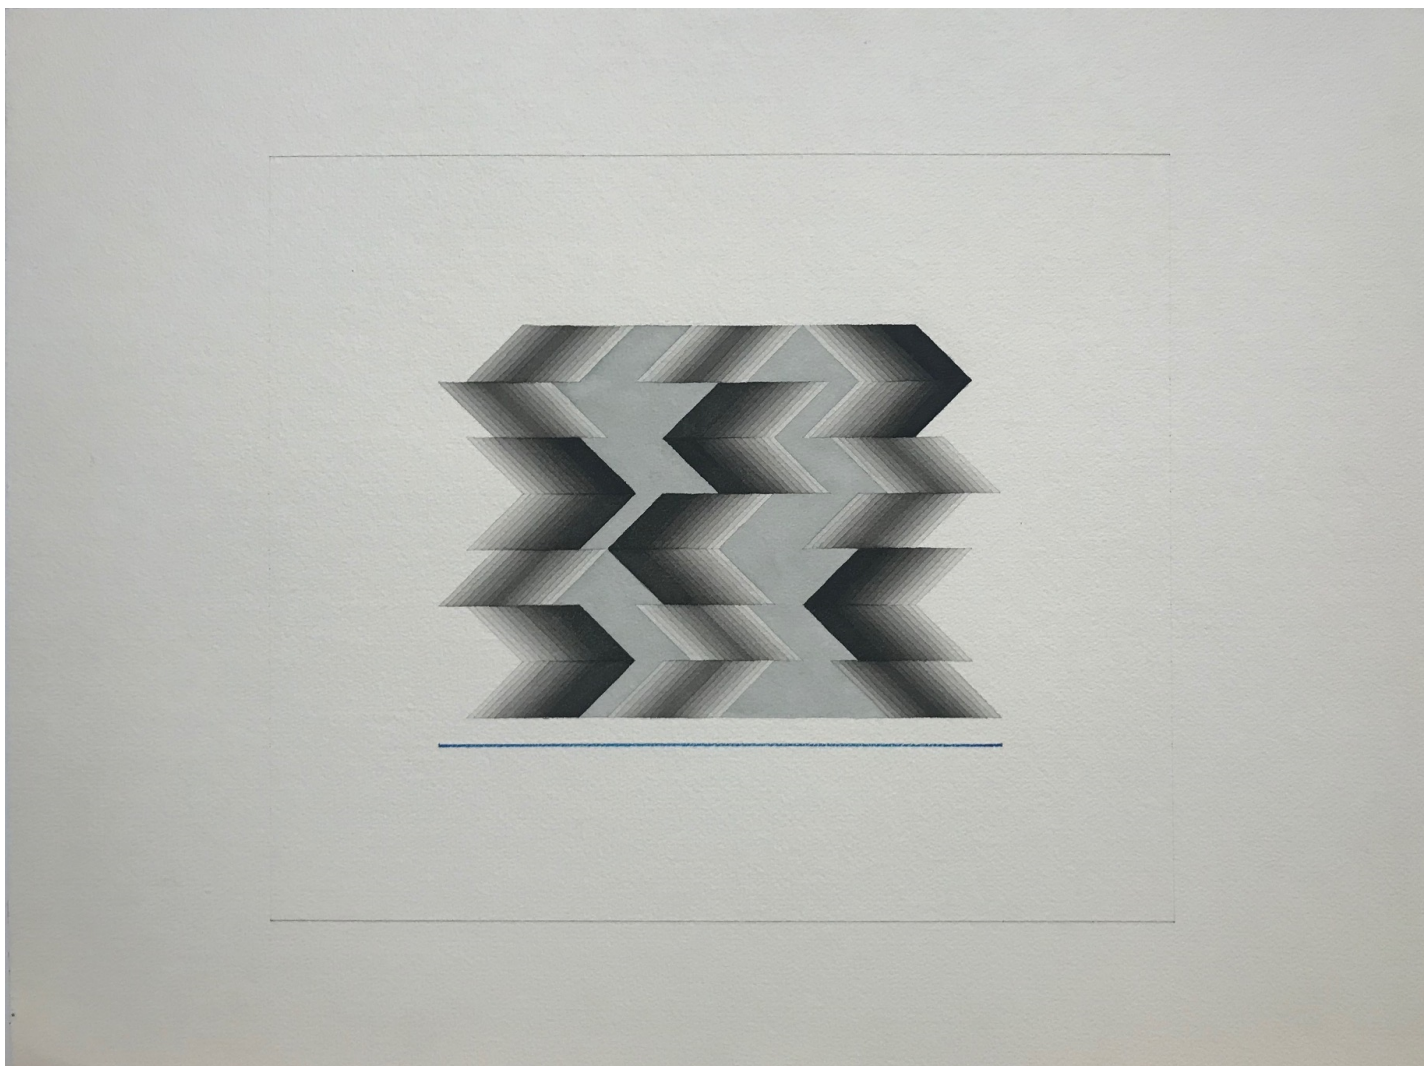

# THE COOLEY GALLERY

Sewell Sillman, Untitled ( Black and Grey with Blue Lines)  
watercolor and pencil on paper, Sheet: 18" x 24" Image: 12 7/8" x 15 1/8"  
JCA 6418, \$4,000