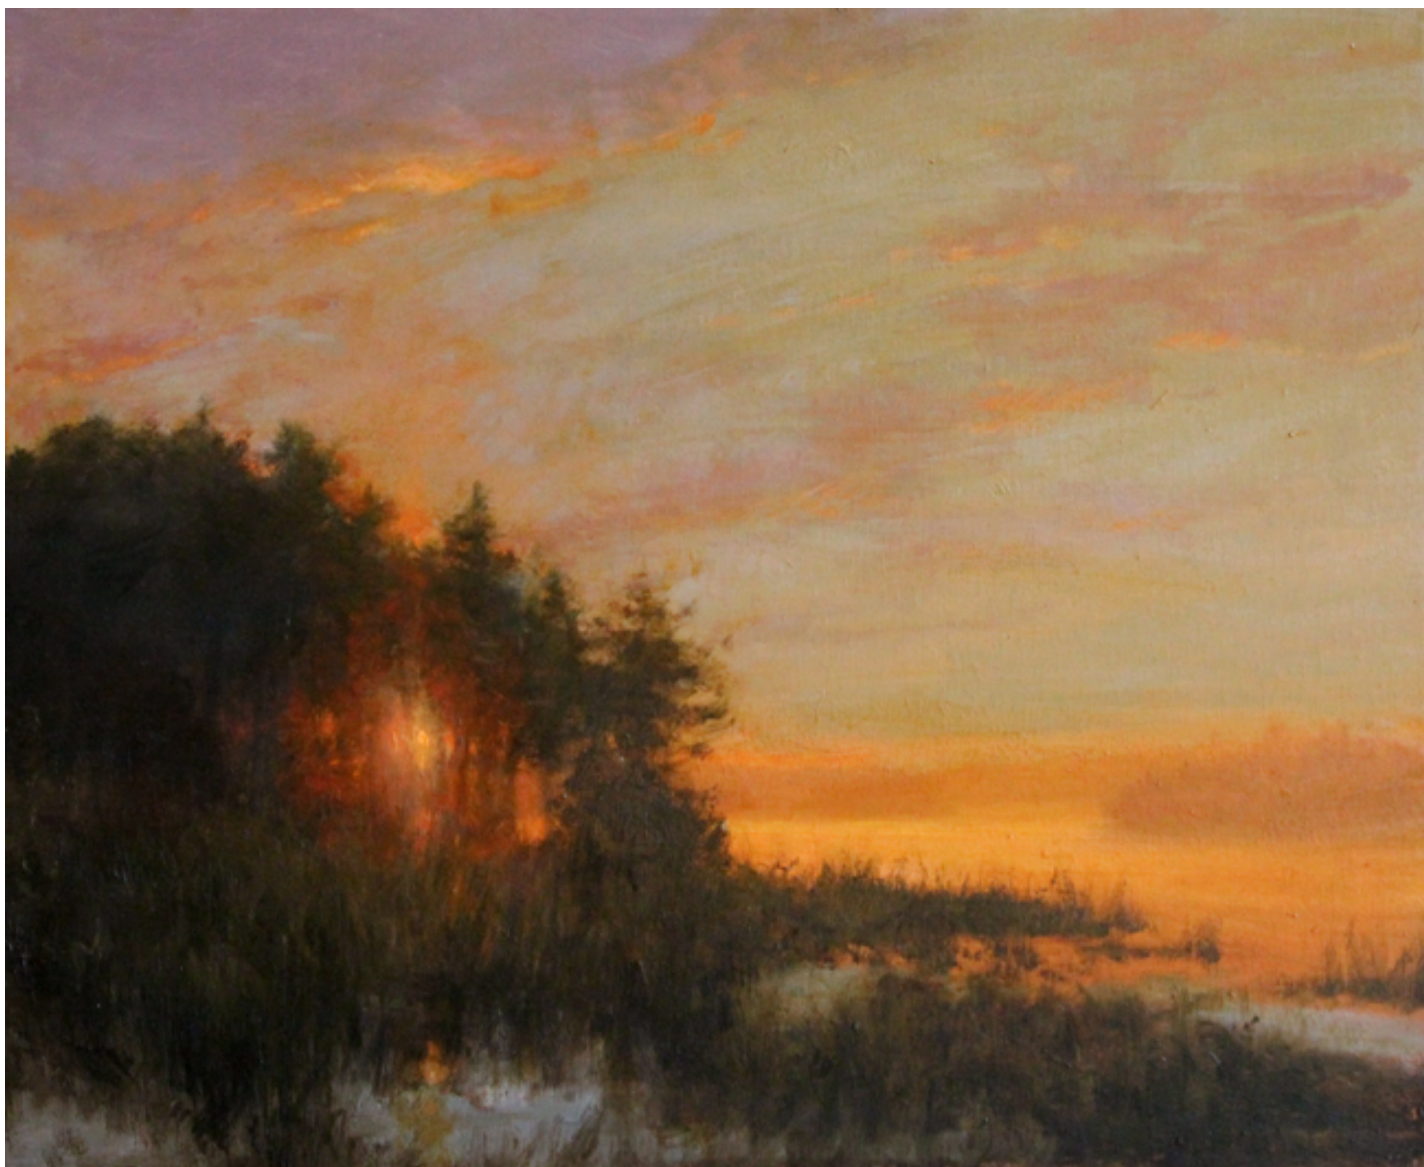

## THE COOLEY GALLERY

Paul Batch, Evening at State Line Pond  
oil on canvas, 20" x 24"  
PBa 0217.02, \$4,500