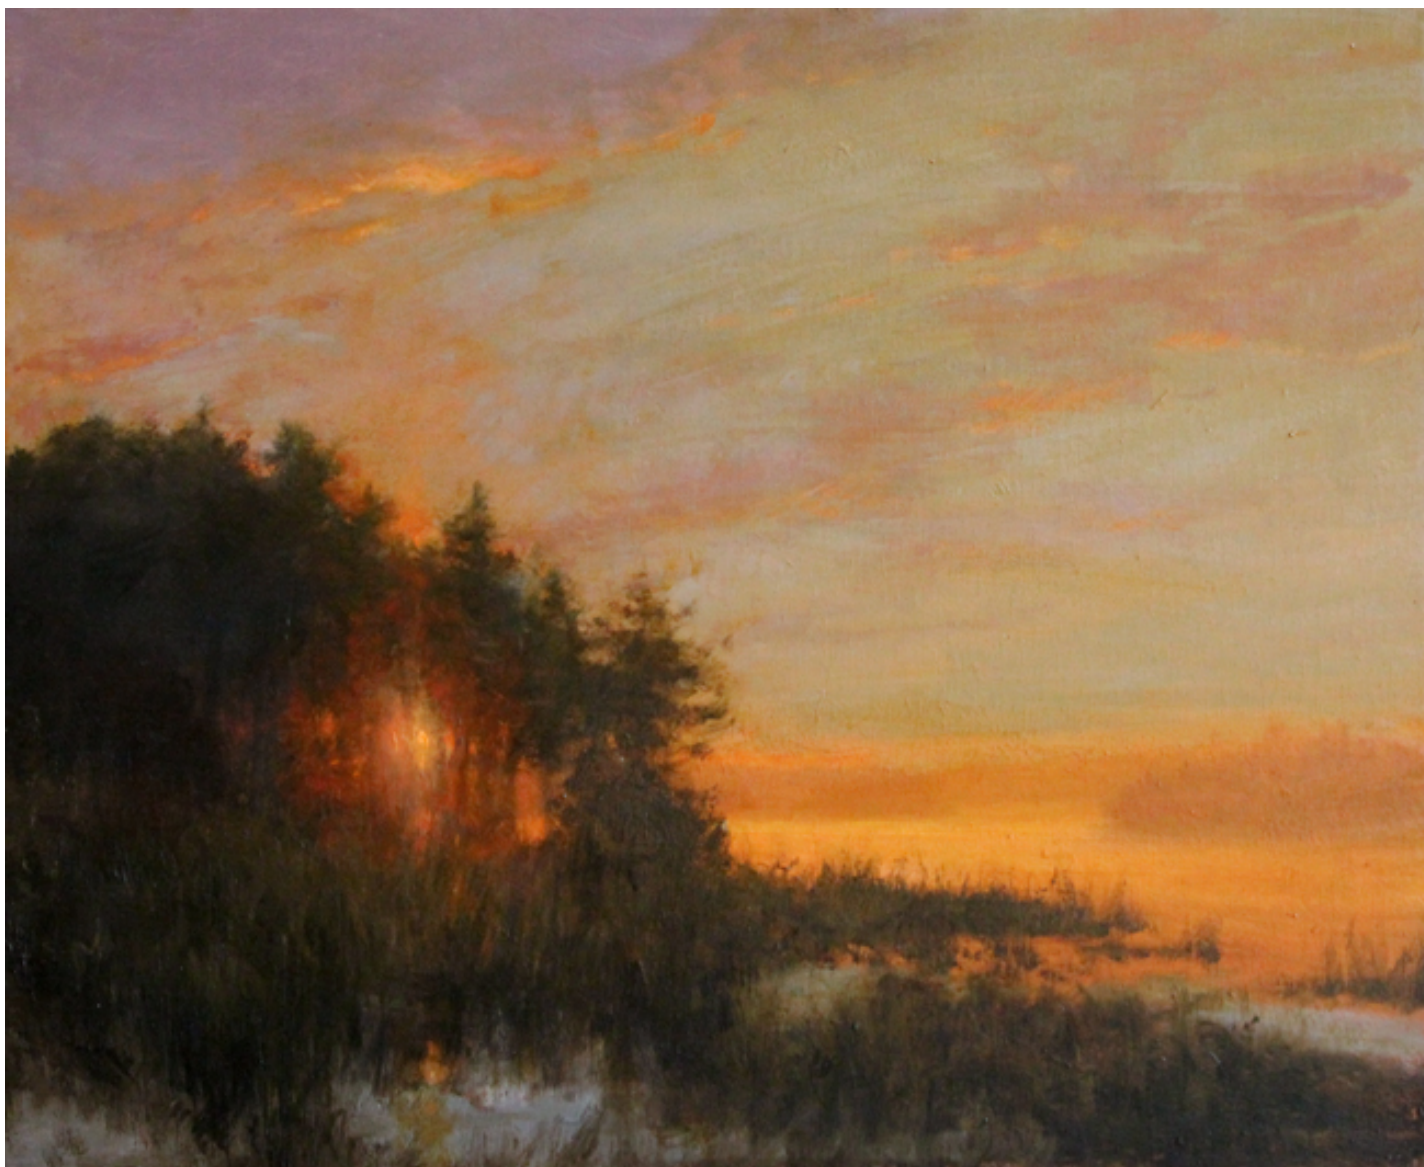

THE COOLEY GALLERY

Paul Batch, Evening at State Line Pond
oil on canvas, 20" x 24"
PBa 0217.02, \$4,500