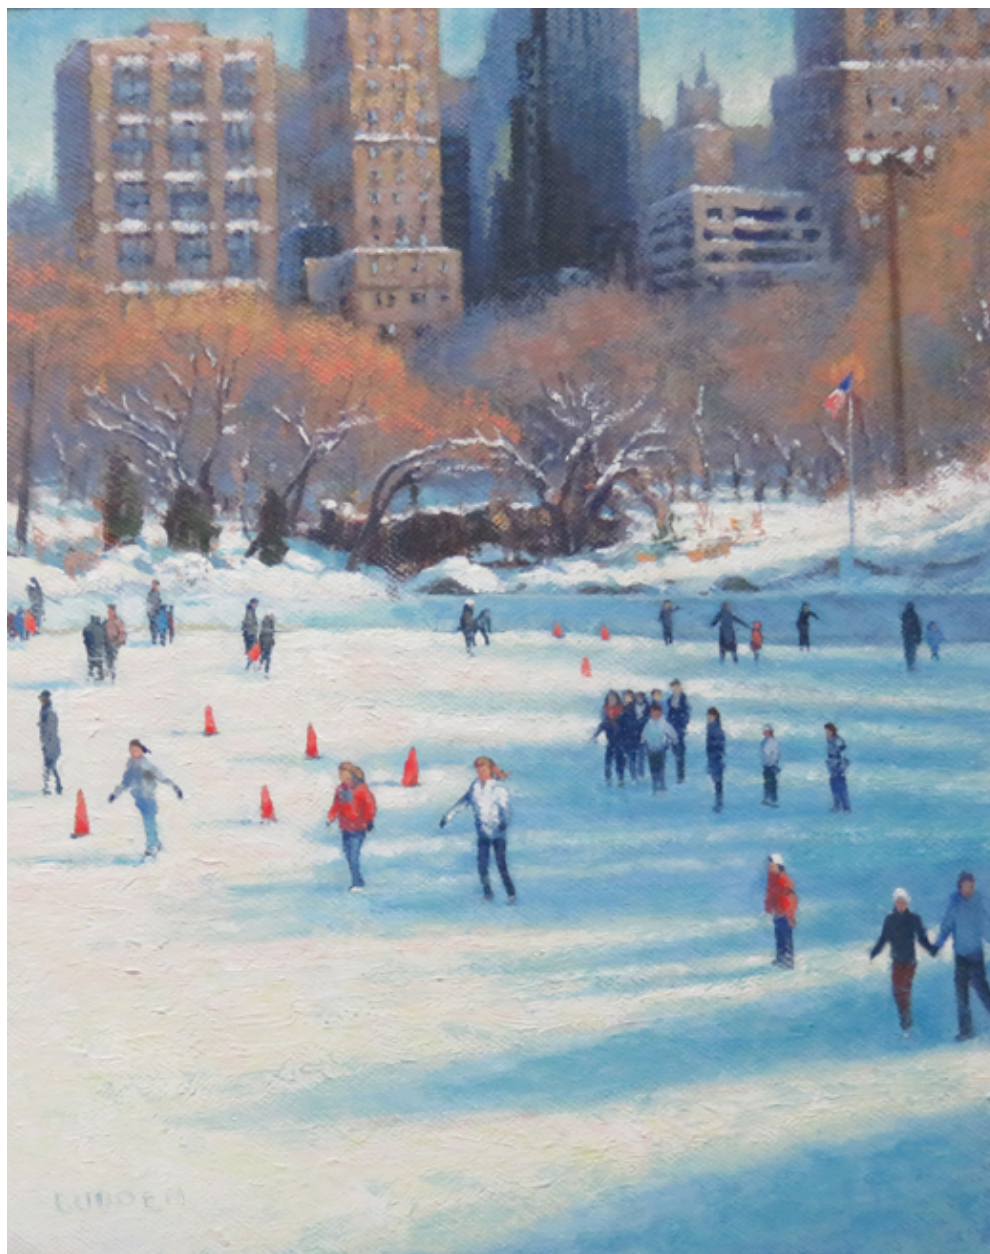

THE COOLEY GALLERY

Michael Budden, Central Park, Afternoon Skate
oil on panel, 10" x 8"
MBu 0216.03, \$1,400