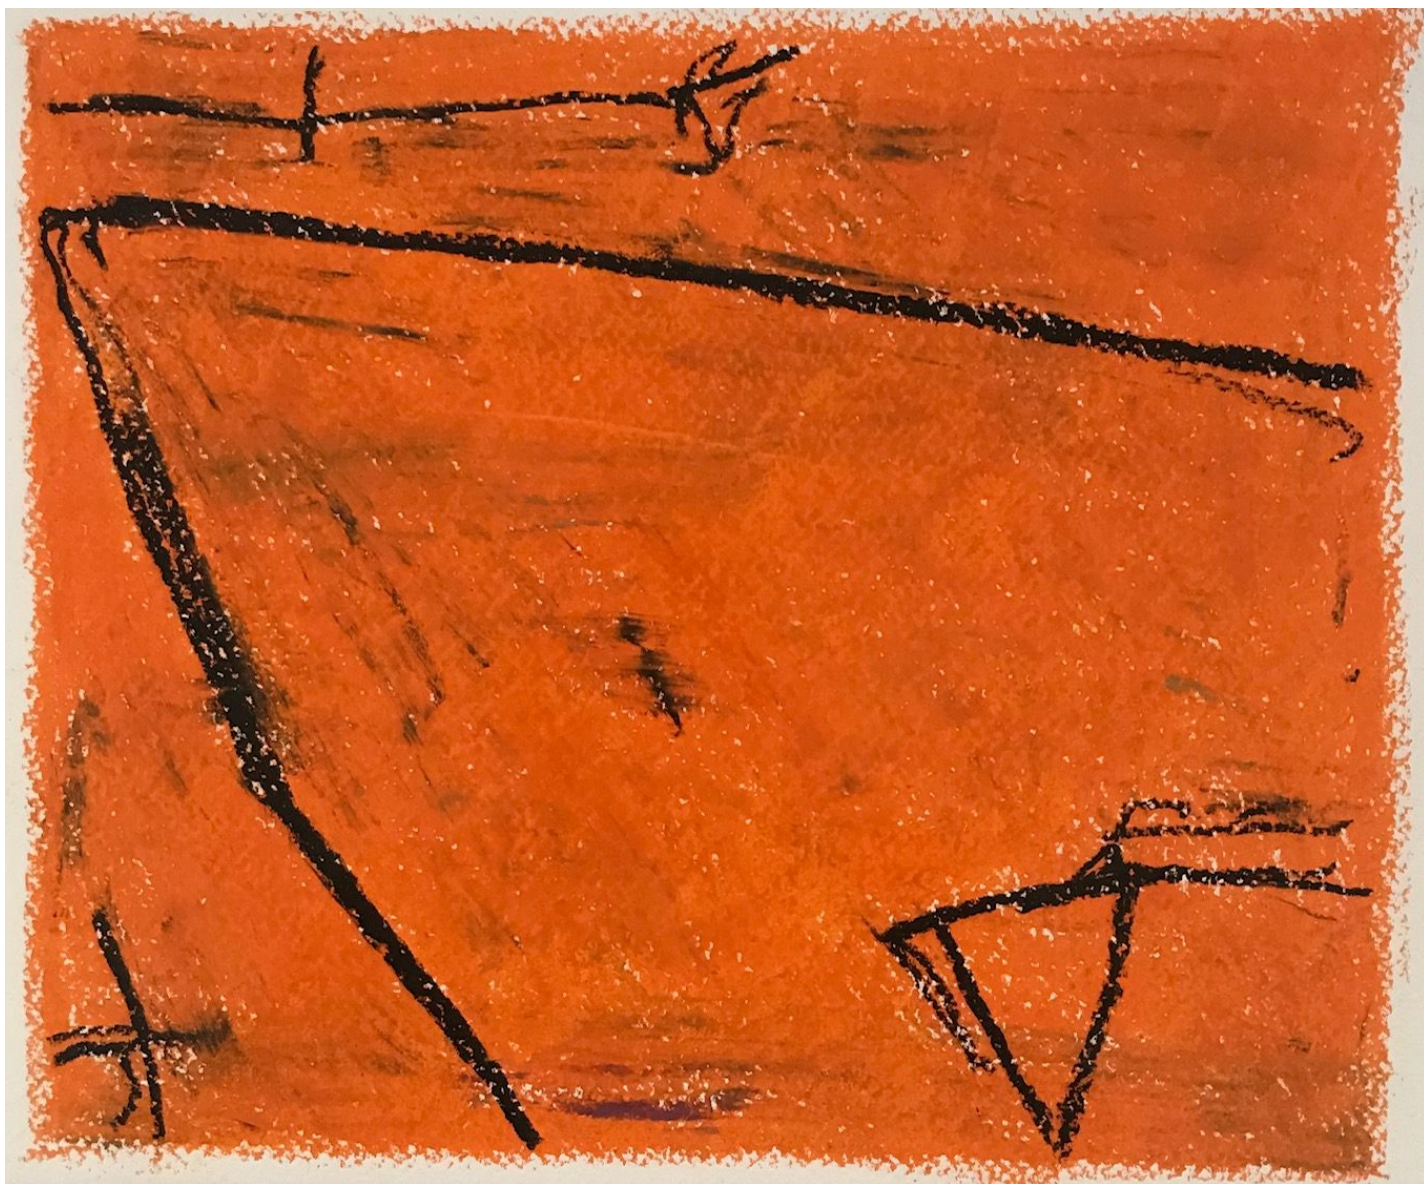

THE COOLEY GALLERY

Zbigniew Grzyb, Train Series #10
pastel on paper, 8" x 9 3/4" image size
JCA 6031.10, \$750