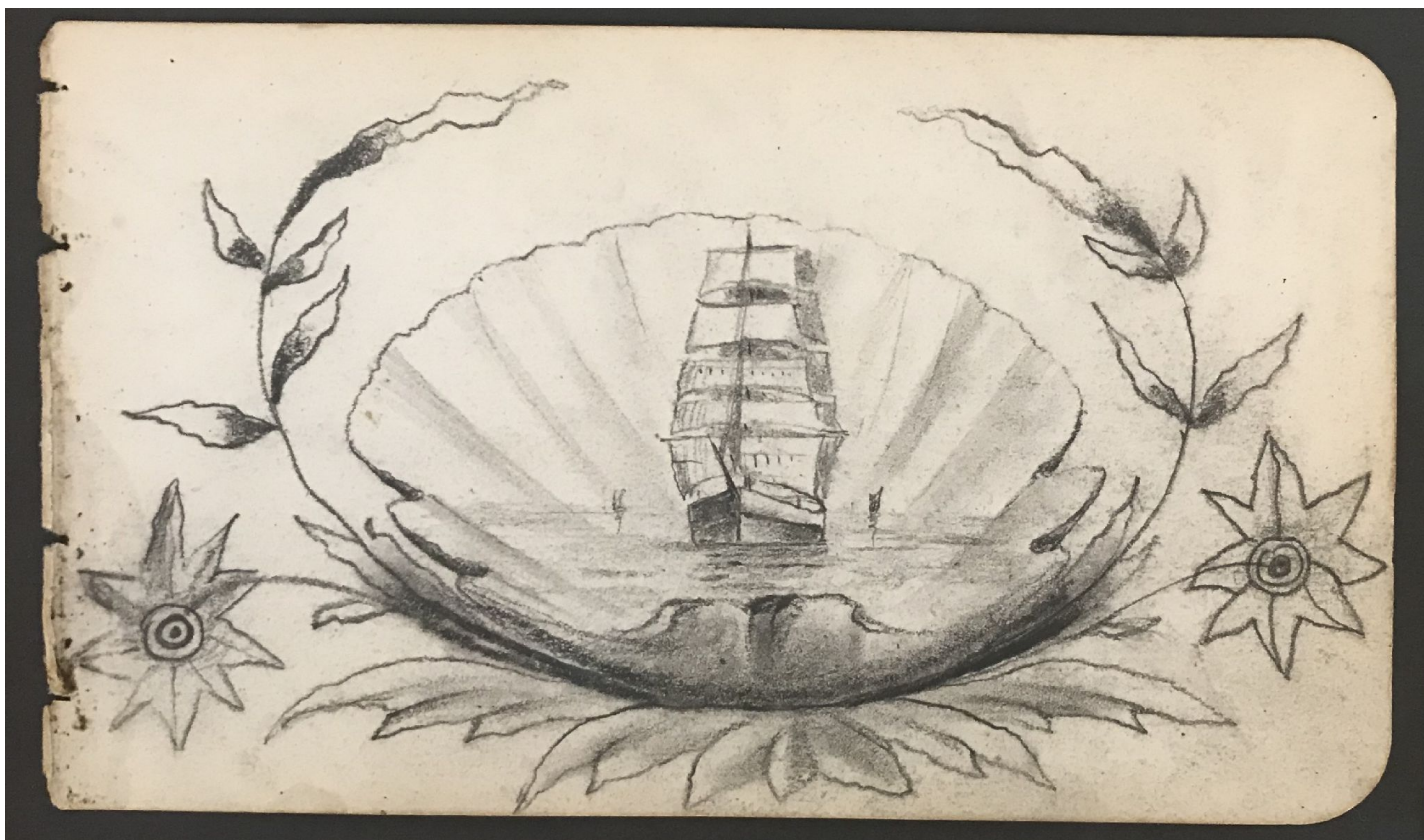

THE COOLEY GALLERY

George M. Hathaway, Marine Theme #16
pencil on paper, 3 3/4" x 6 3/4"
JCA 5895.16, \$350