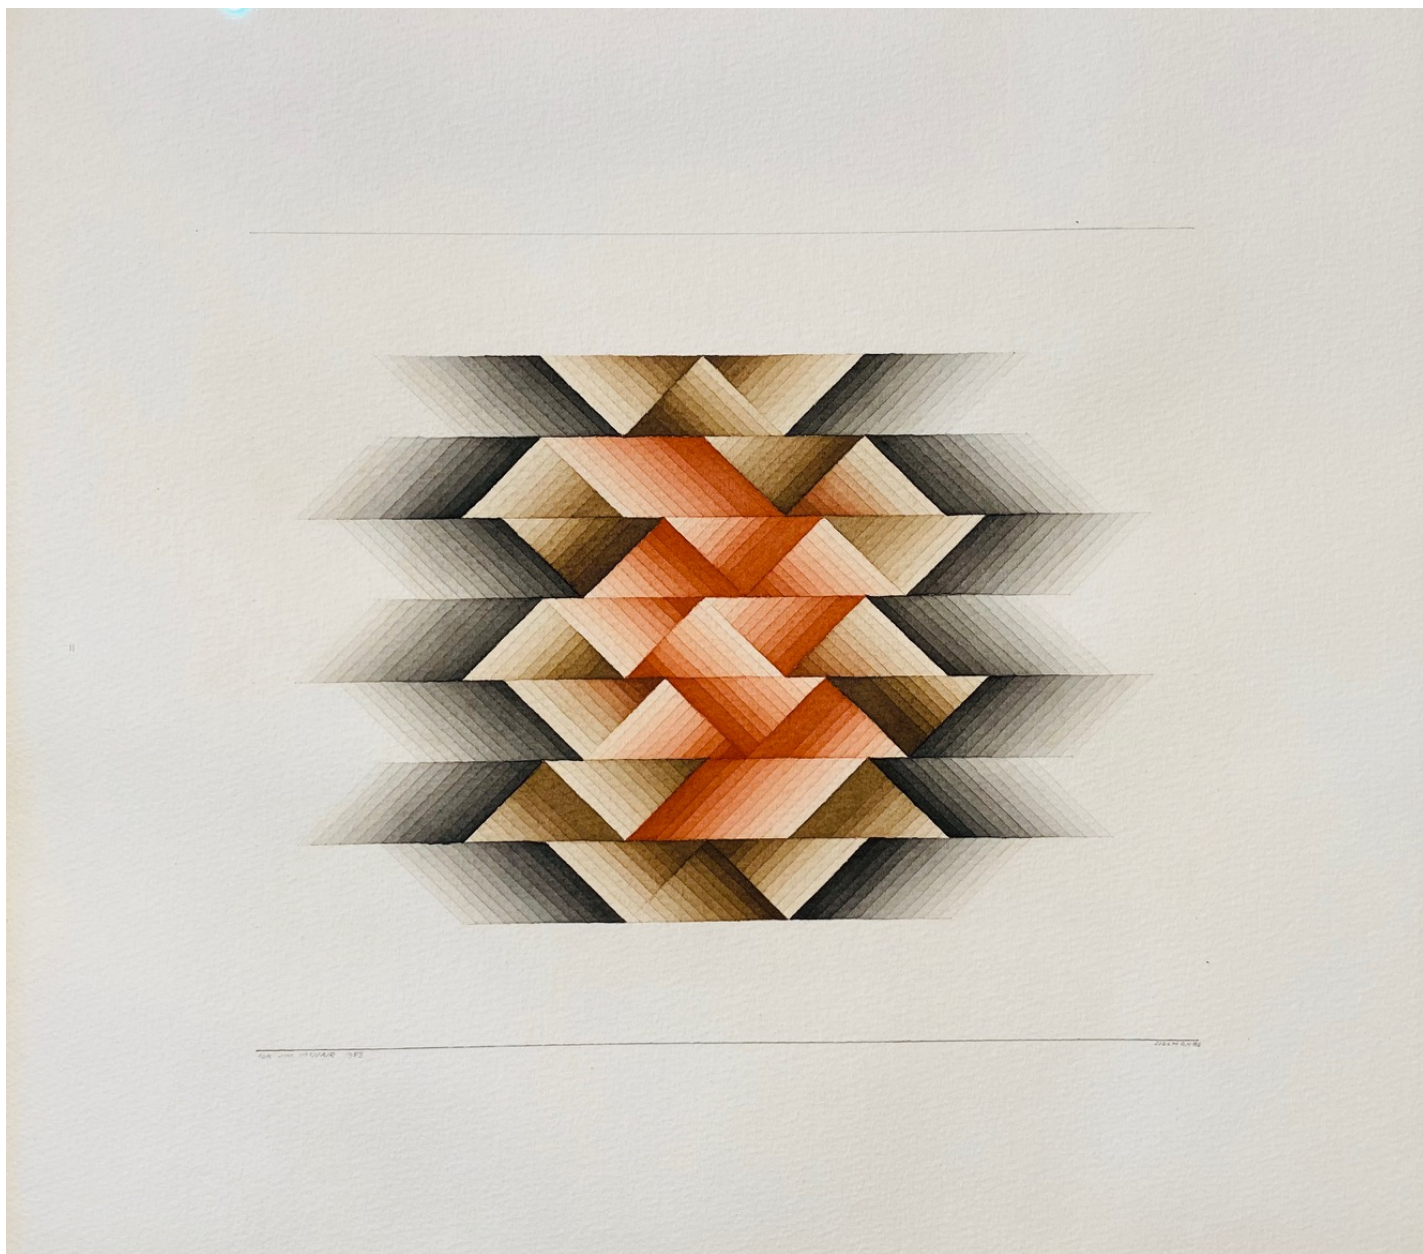

## THE COOLEY GALLERY

Sewell Sillman, Red and Green Fletches, 1983  
watercolor and pencil on paper, SS: 16" x 18" IS: 9 1/2" x 11"  
JCA 6388, \$4,000