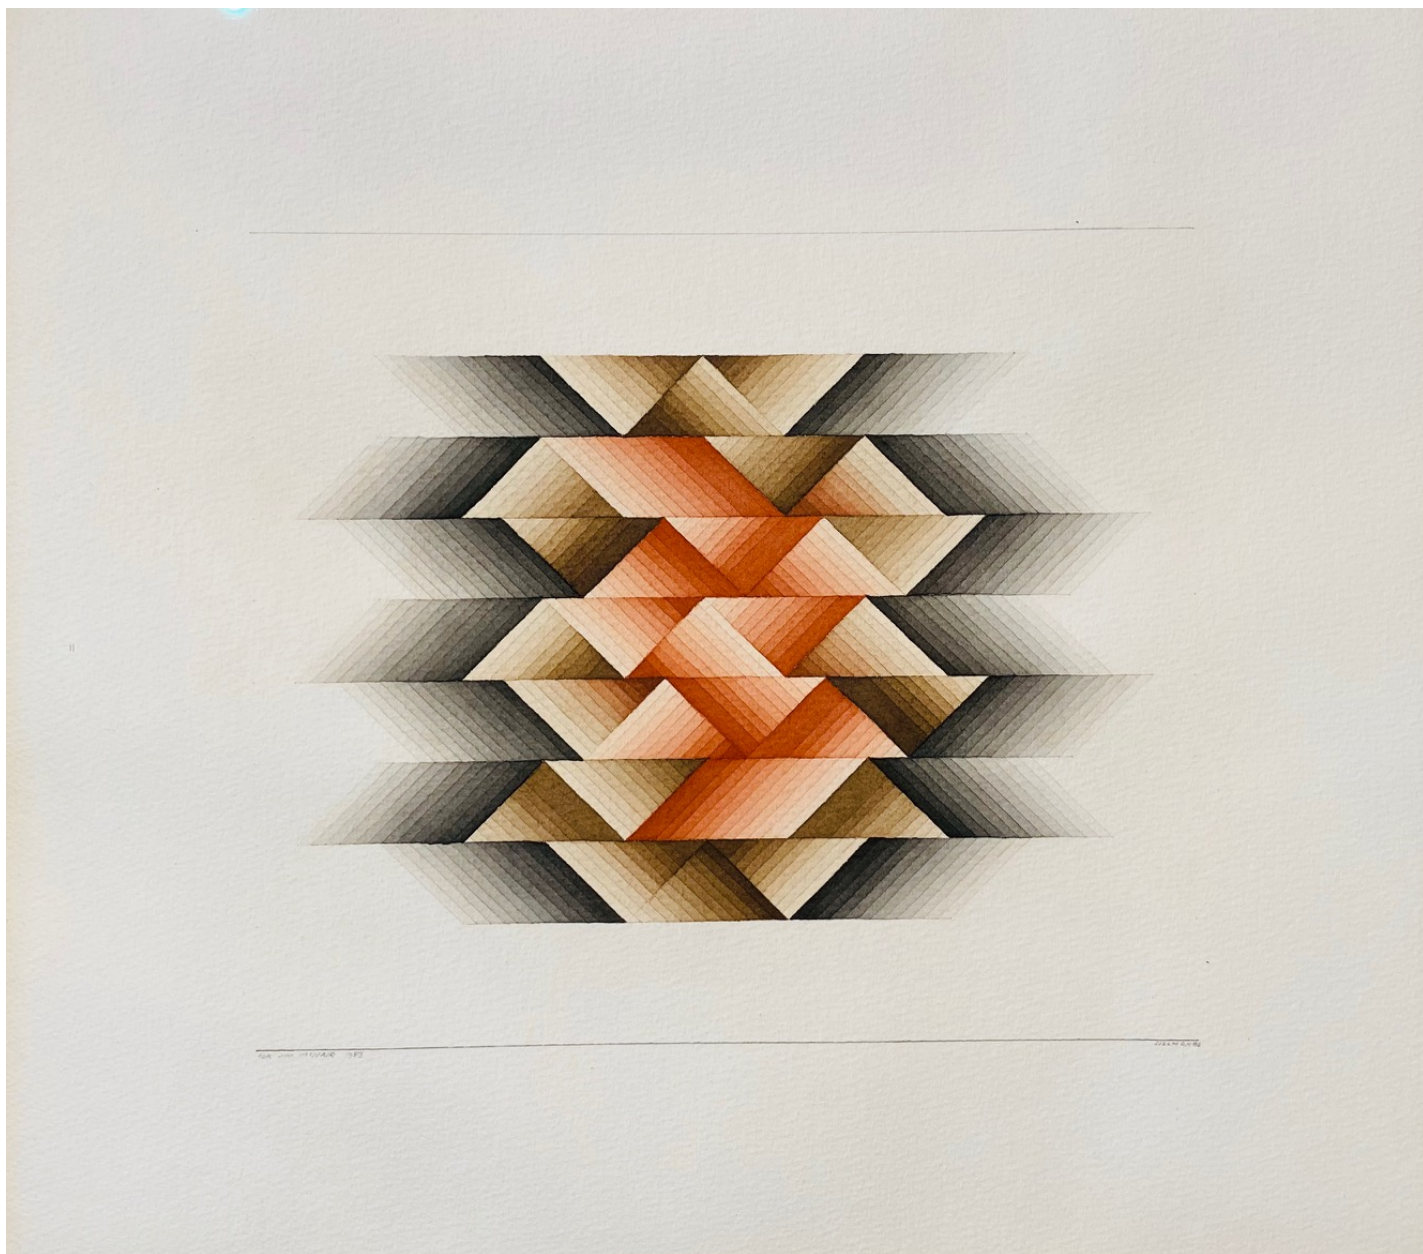

THE COOLEY GALLERY

Sewell Sillman, Red and Green Fletches, 1983
watercolor and pencil on paper, SS: 16" x 18" IS: 9 1/2" x 11"
JCA 6388, \$4,000