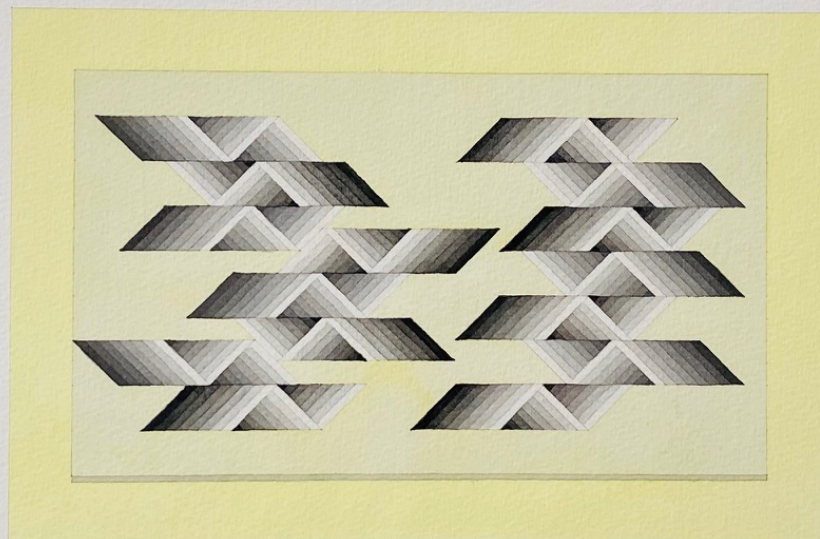

## THE COOLEY GALLERY

Sewell Sillman, Study for Odd/Even  
watercolor and pencil, Sheet: 18" x 24" Image: 7 1/2" x 11"  
JCA 6419, \$3,500