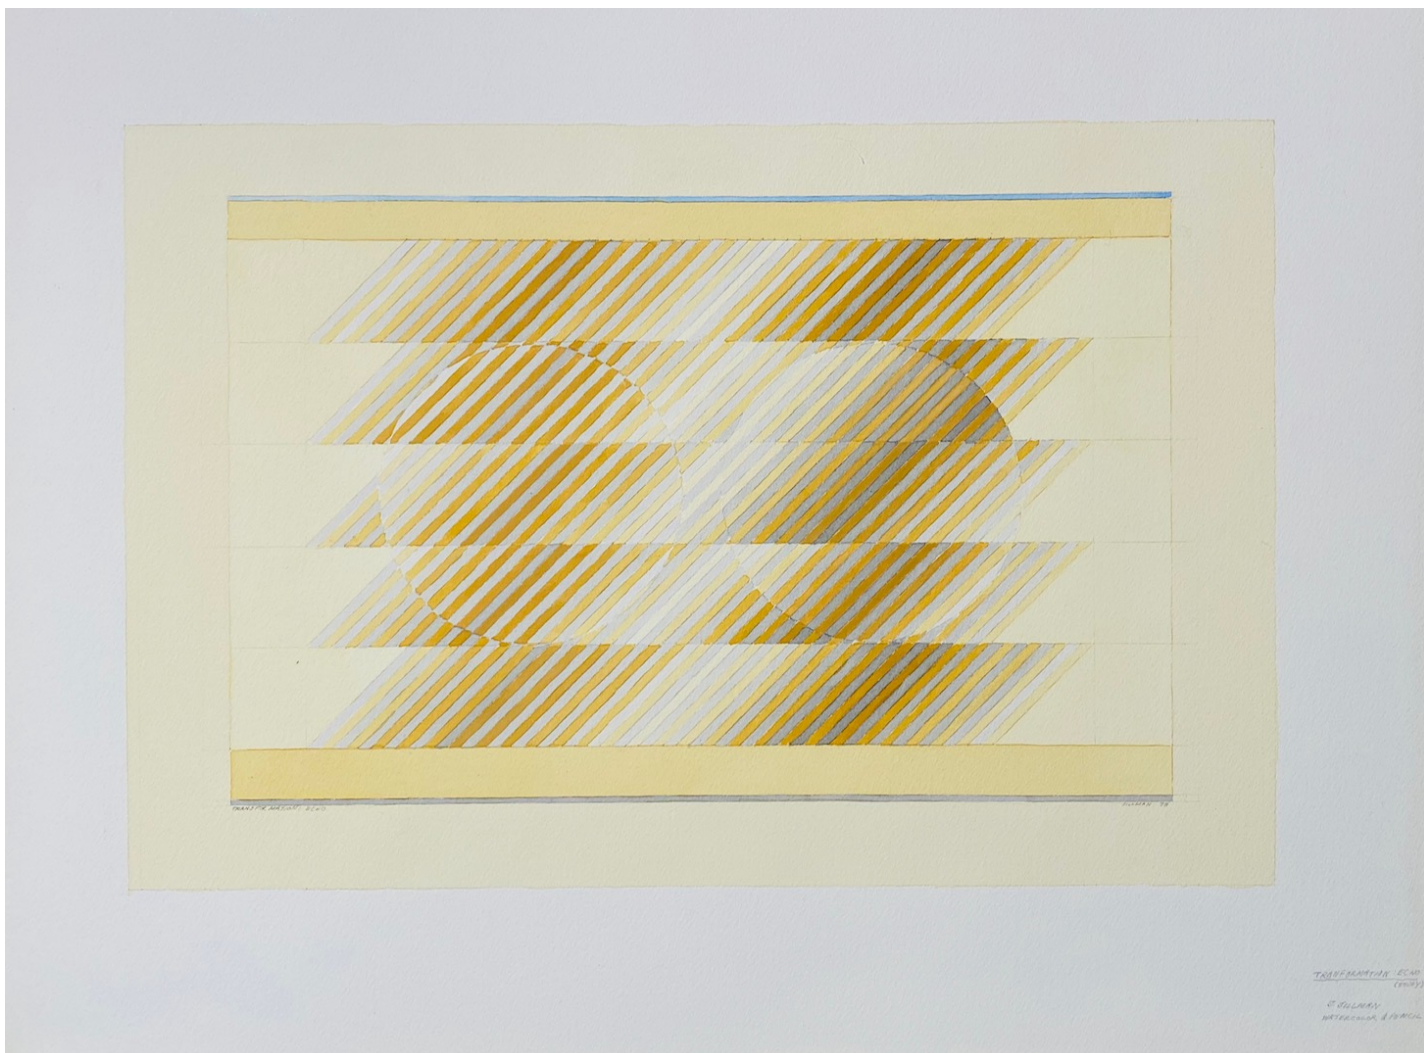

THE COOLEY GALLERY

Sewell Sillman, Transformation Echo (Study)
watercolor and pencil, Sheet: 18" x 24" Image: 7 1/2" x 11"
JCA 6420, \$4,500