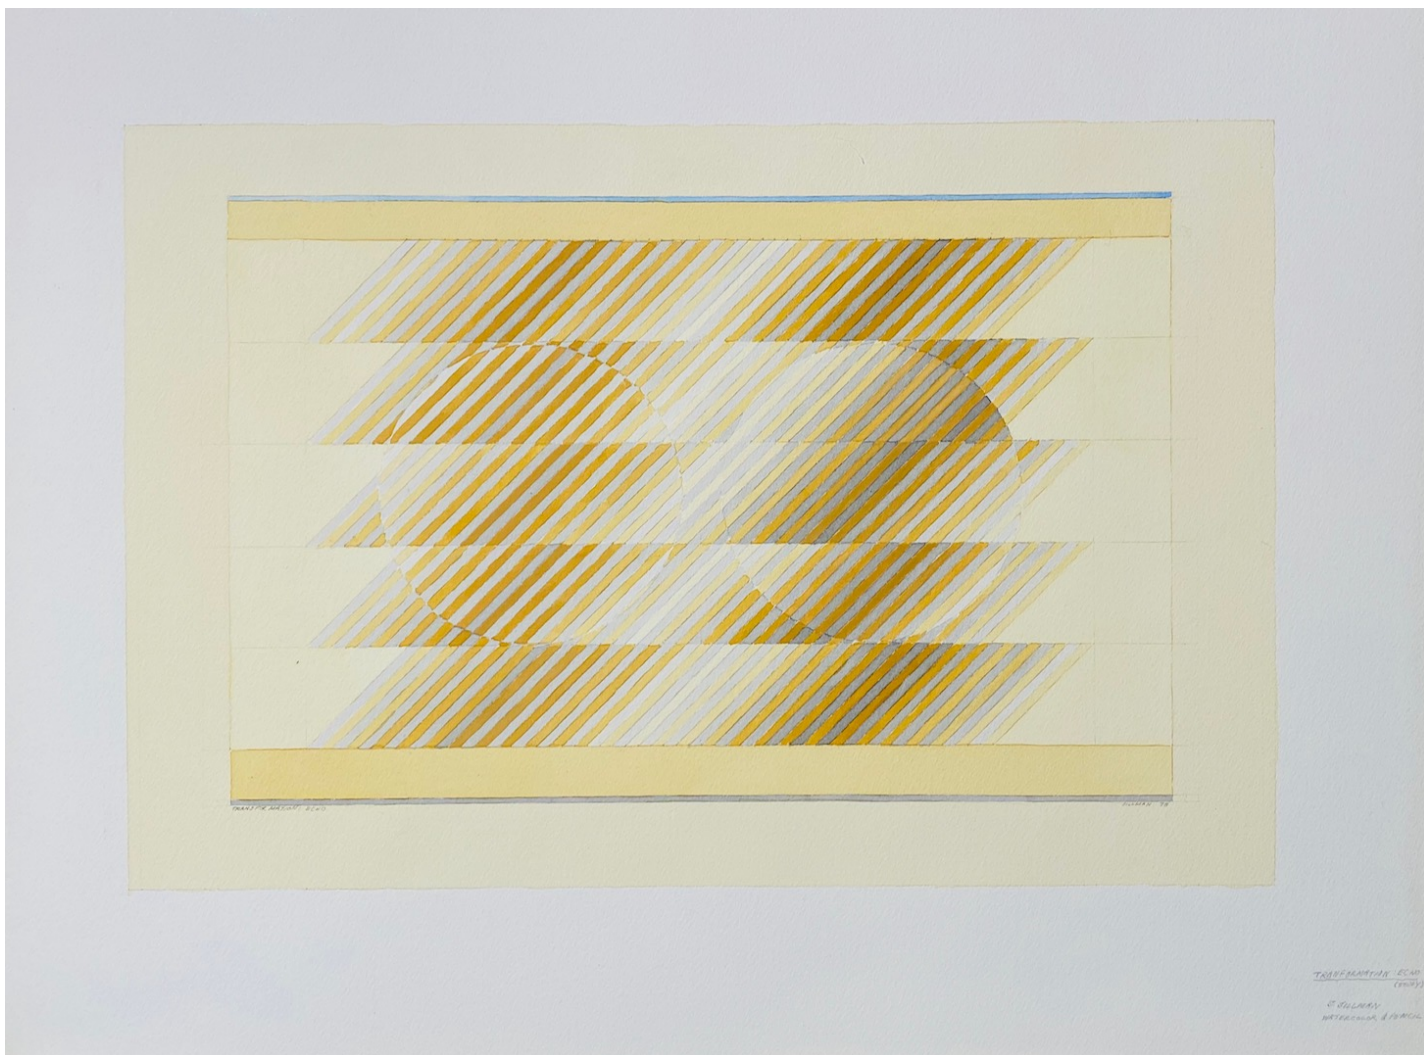

THE COOLEY GALLERY

Sewell Sillman, Transformation Echo (Study)
watercolor and pencil, Sheet: 18" x 24" Image: 7 1/2" x 11"
JCA 6420, \$4,500