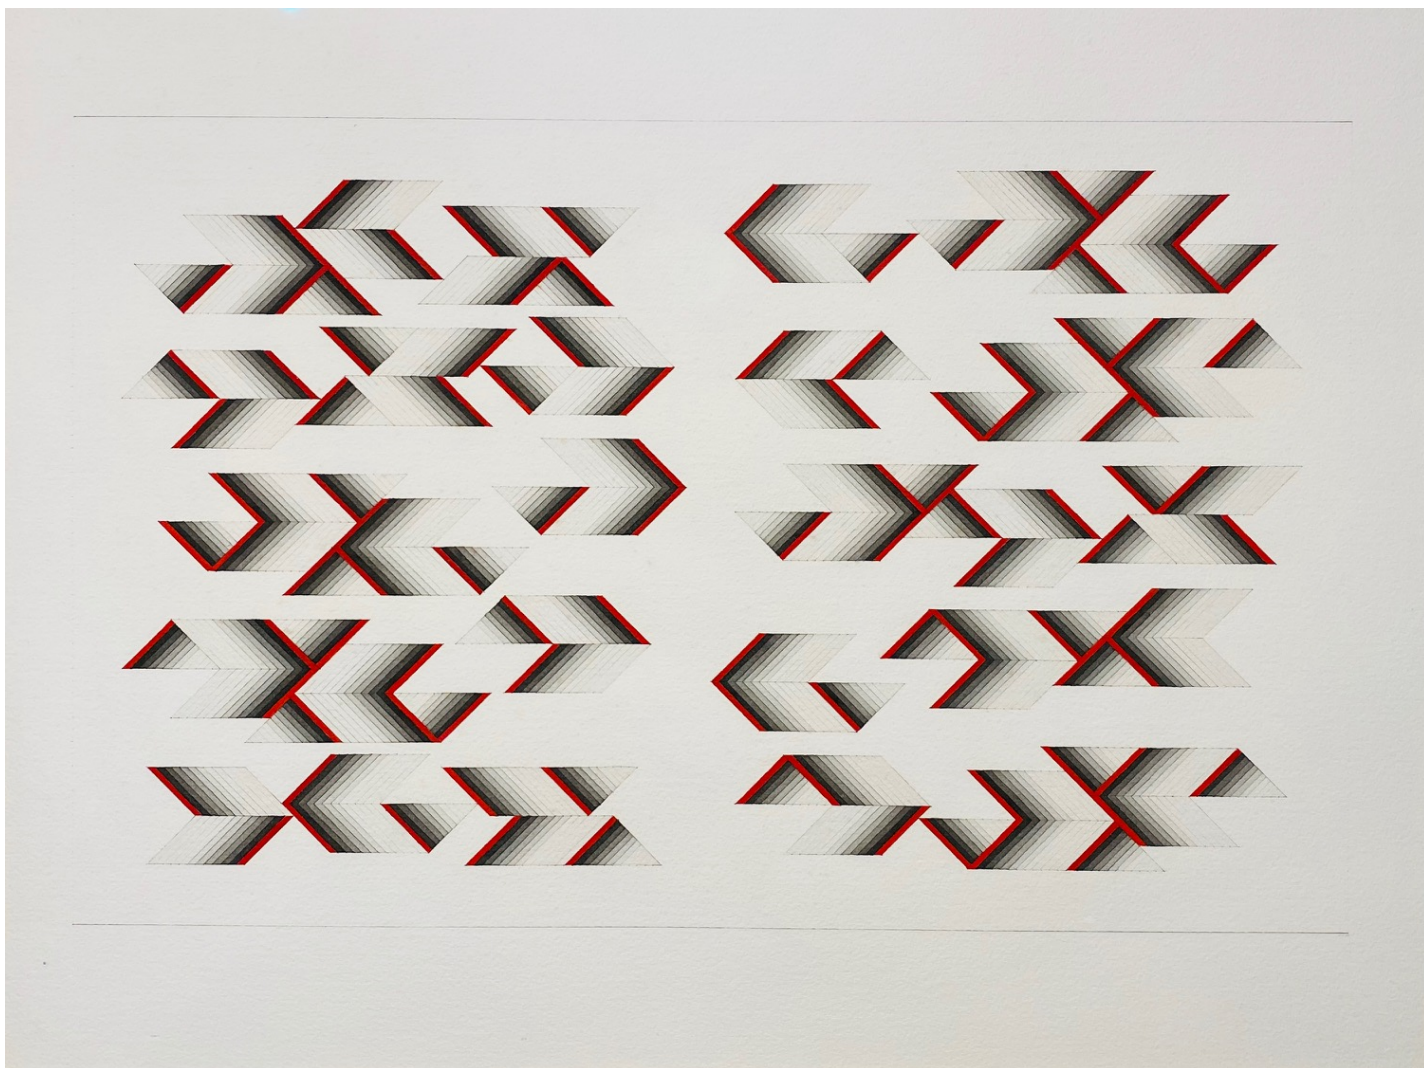

THE COOLEY GALLERY

Sewell Sillman, Red on Edge

watercolor and pencil on paper, SS: 22" x 29 1/2" IS: 15 1/2" x 24 1/2"

JCA 6389, \$6,000