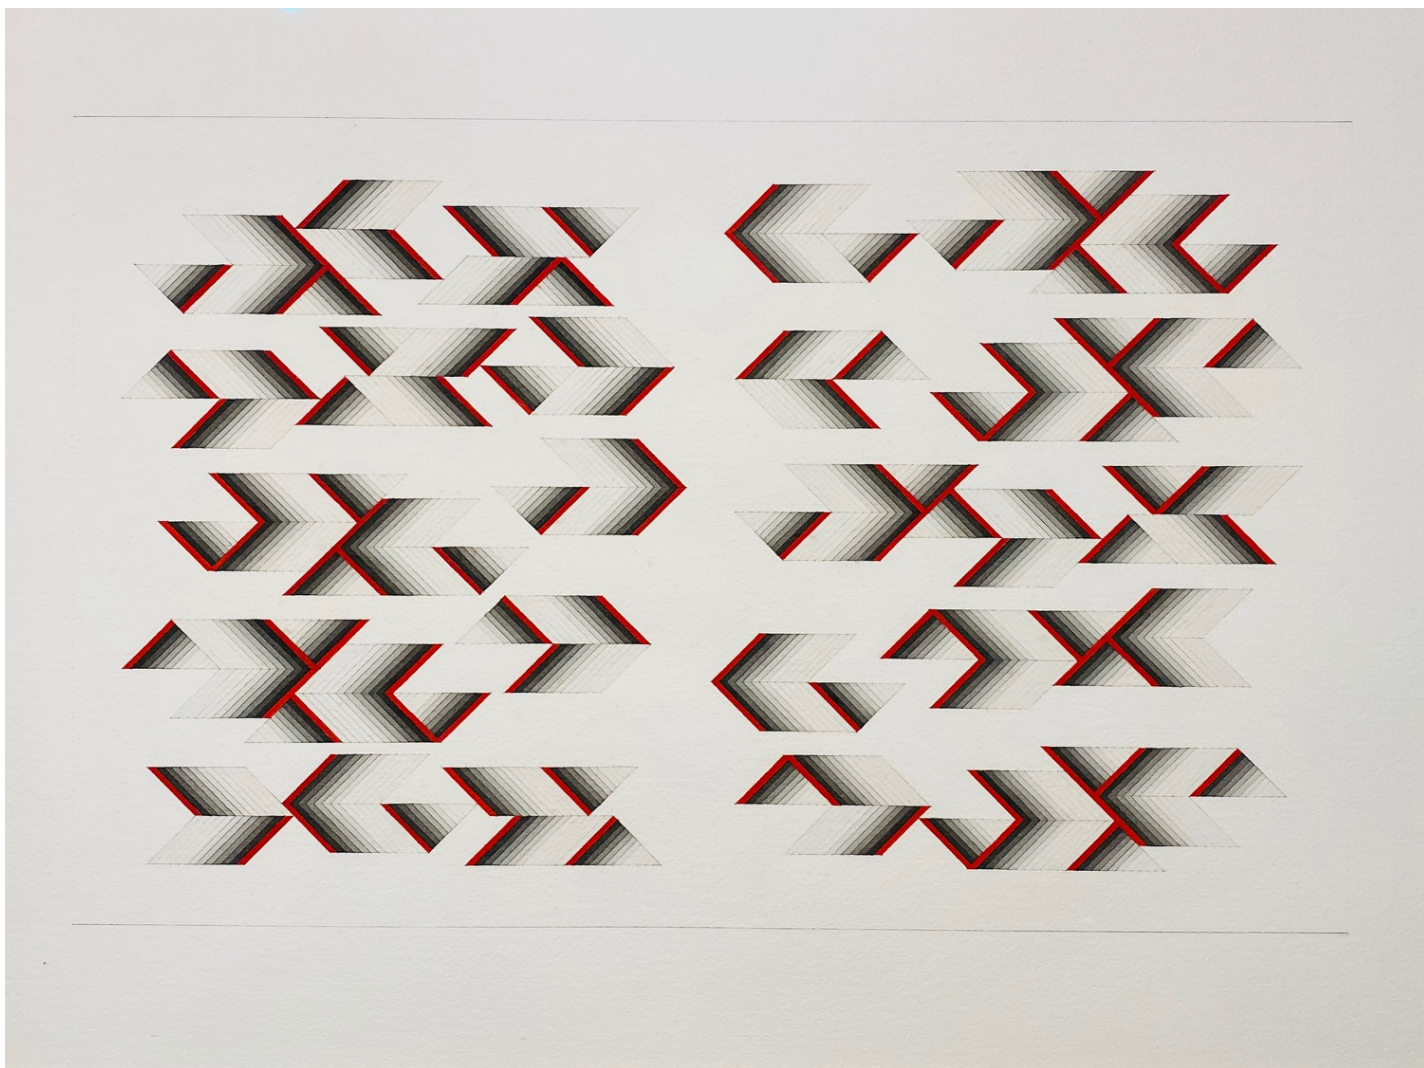

## THE COOLEY GALLERY

Sewell Sillman, Red on Edge

watercolor and pencil on paper, SS: 22" x 29 1/2" IS: 15 1/2" x 24 1/2"

JCA 6389, \$6,000