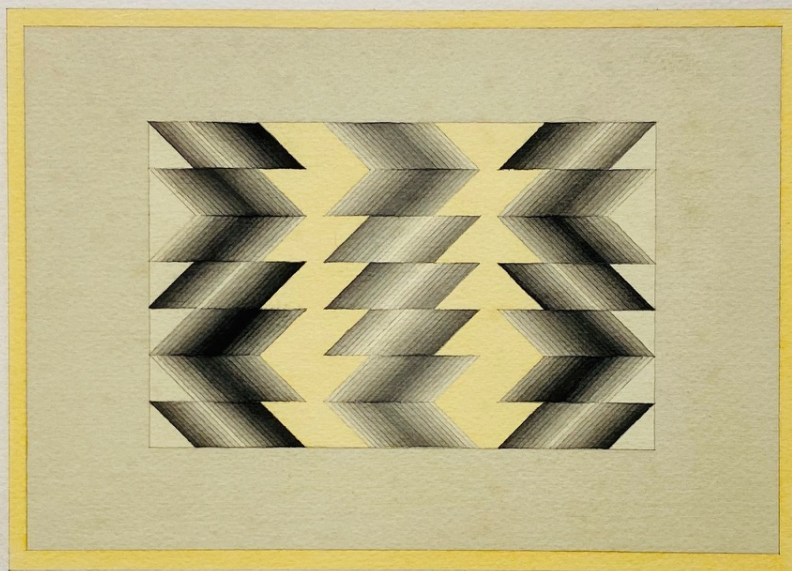

## THE COOLEY GALLERY

Sewell Sillman, Untitled (Black and Gray Fletches)  
watercolor and pencil on paper, SS: 18" x 24" IS: 7 1/2" x 10 5/8"  
JCA 6399, \$3,500