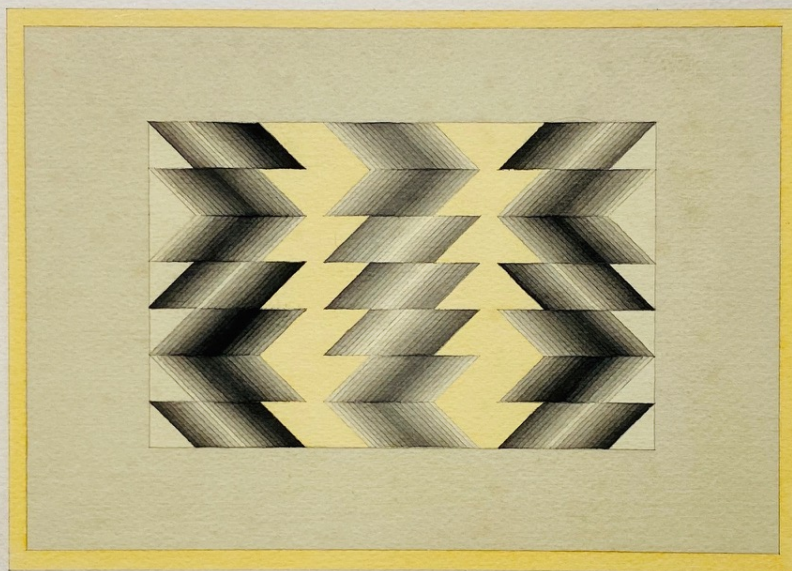

THE COOLEY GALLERY

Sewell Sillman, Untitled (Black and Gray Fletches)
watercolor and pencil on paper, SS: 18" x 24" IS: 7 1/2" x 10 5/8"
JCA 6399, \$3,500