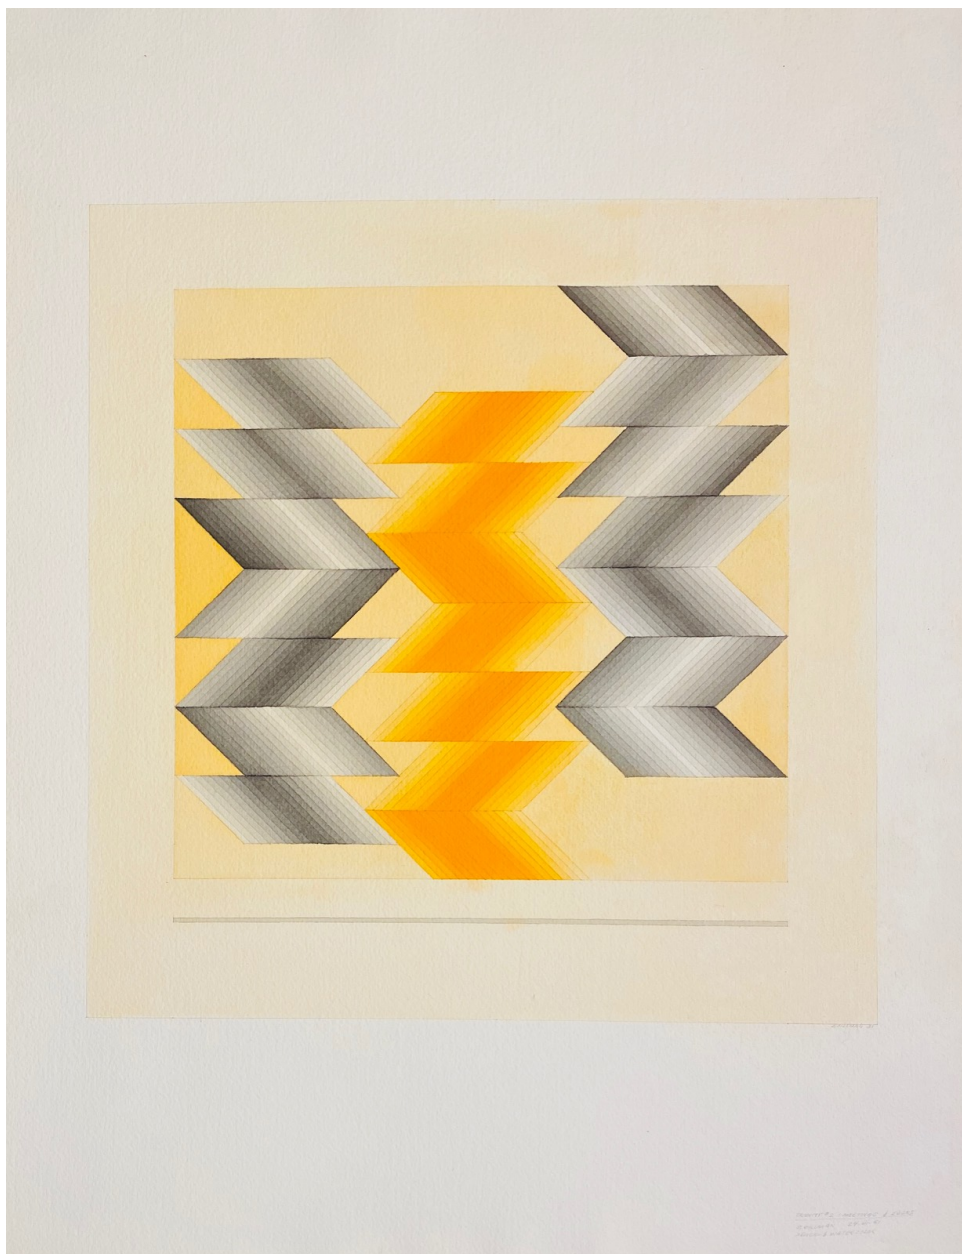

THE COOLEY GALLERY

Sewell Sillman, *Trinity #2: Meetings and Edges*
watercolor and pencil on paper, SS: 24" x 18" IS: 14 3/4" x 14 1/4"
JCA 6401, \$4,500