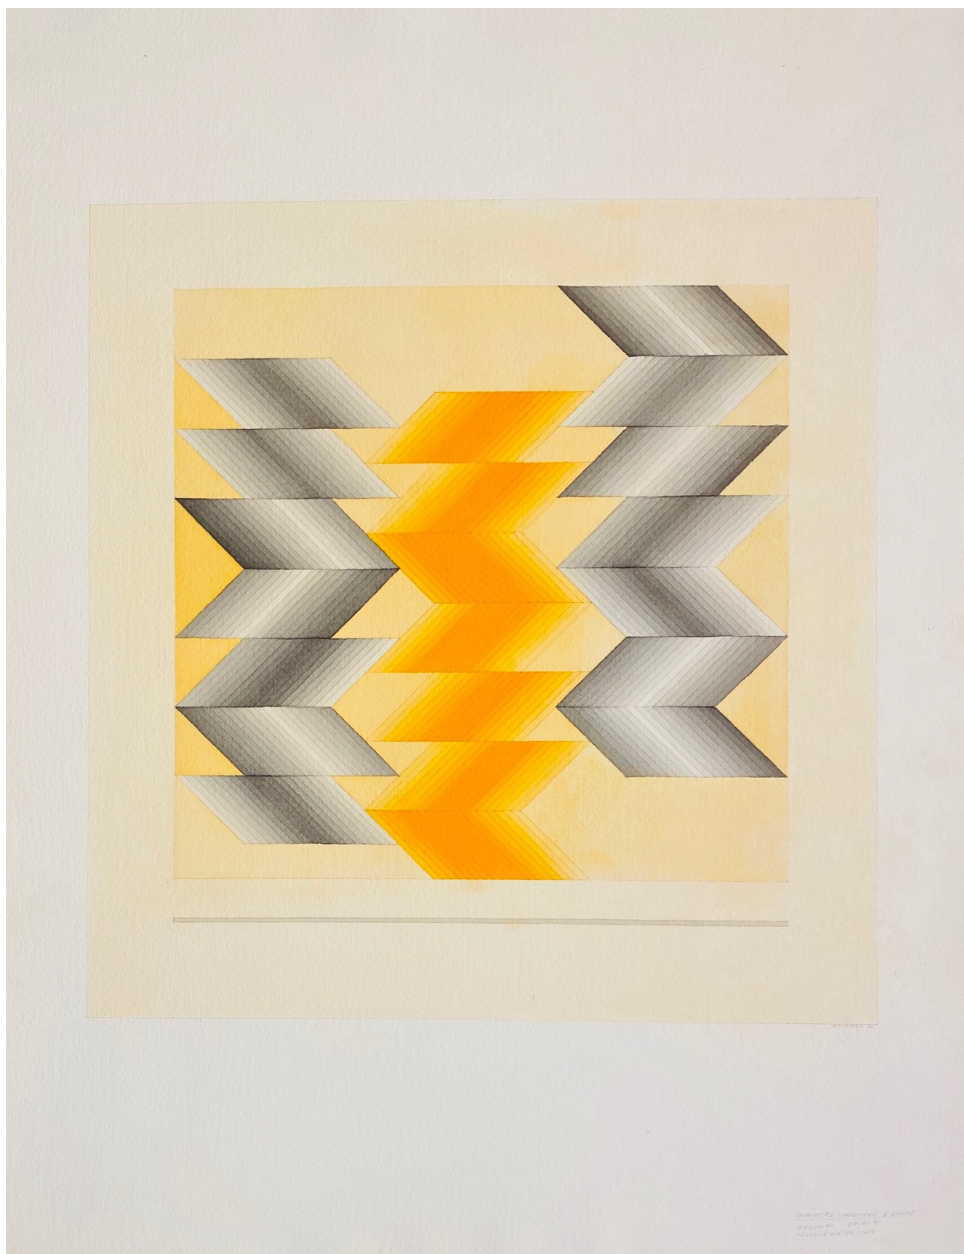

THE COOLEY GALLERY

Sewell Sillman, *Trinity #2: Meetings and Edges*
watercolor and pencil on paper, SS: 24" x 18" IS: 14 3/4" x 14 1/4"
JCA 6401, \$4,500