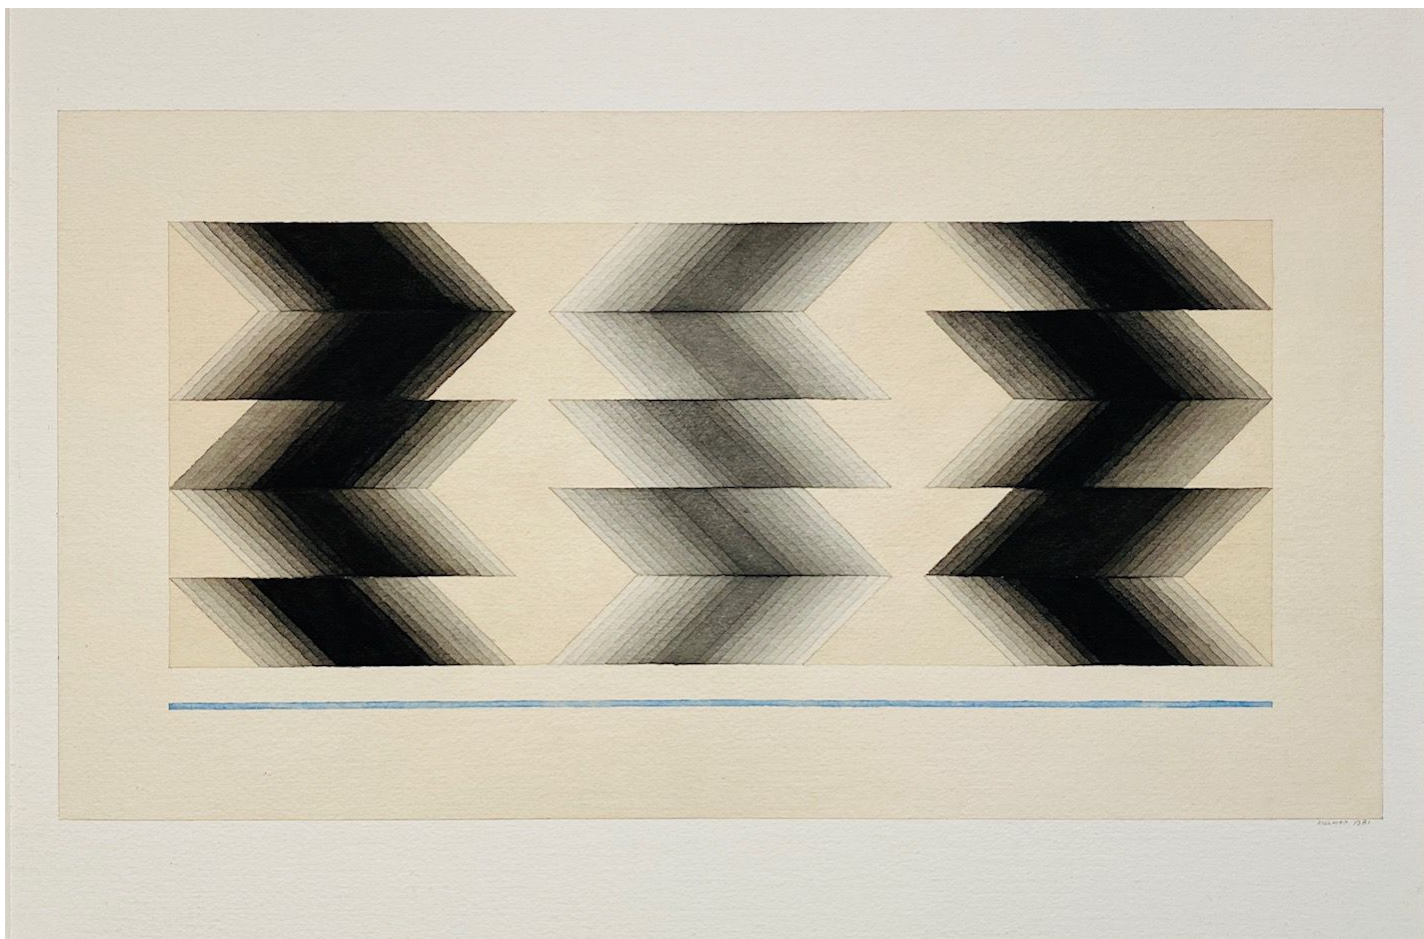

## THE COOLEY GALLERY

Sewell Sillman, Untitled 2-26-81 (Black and Grey Fletches with Blue Line)

watercolor and pencil on paper, 10" x 18 3/4"

JCA 6342, \$3,500