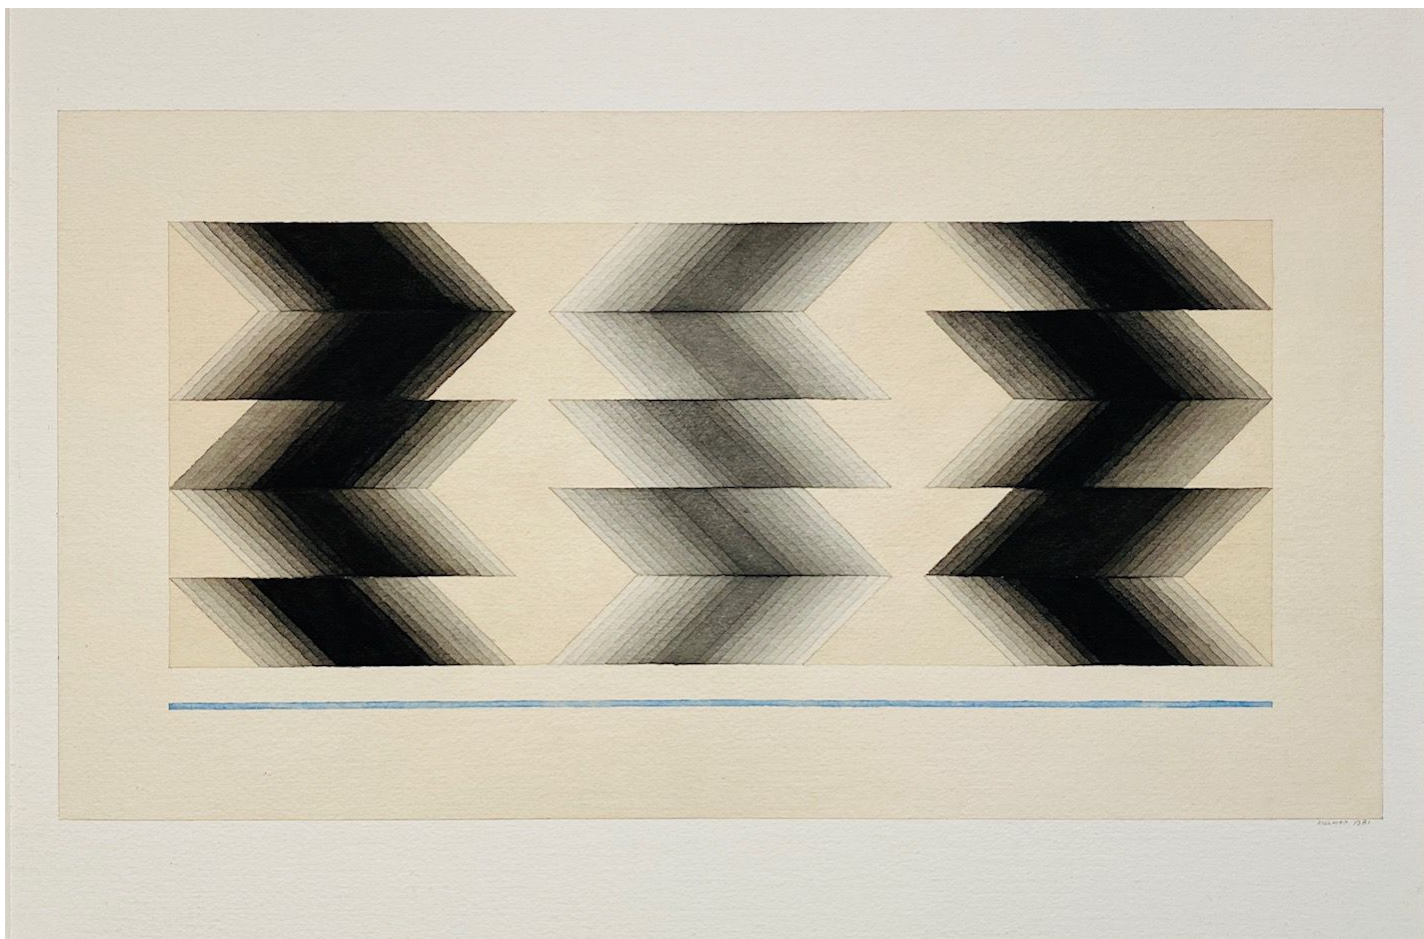

THE COOLEY GALLERY

Sewell Sillman, Untitled 2-26-81 (Black and Grey Fletches with Blue Line)

watercolor and pencil on paper, 10" x 18 3/4"

JCA 6342, \$3,500