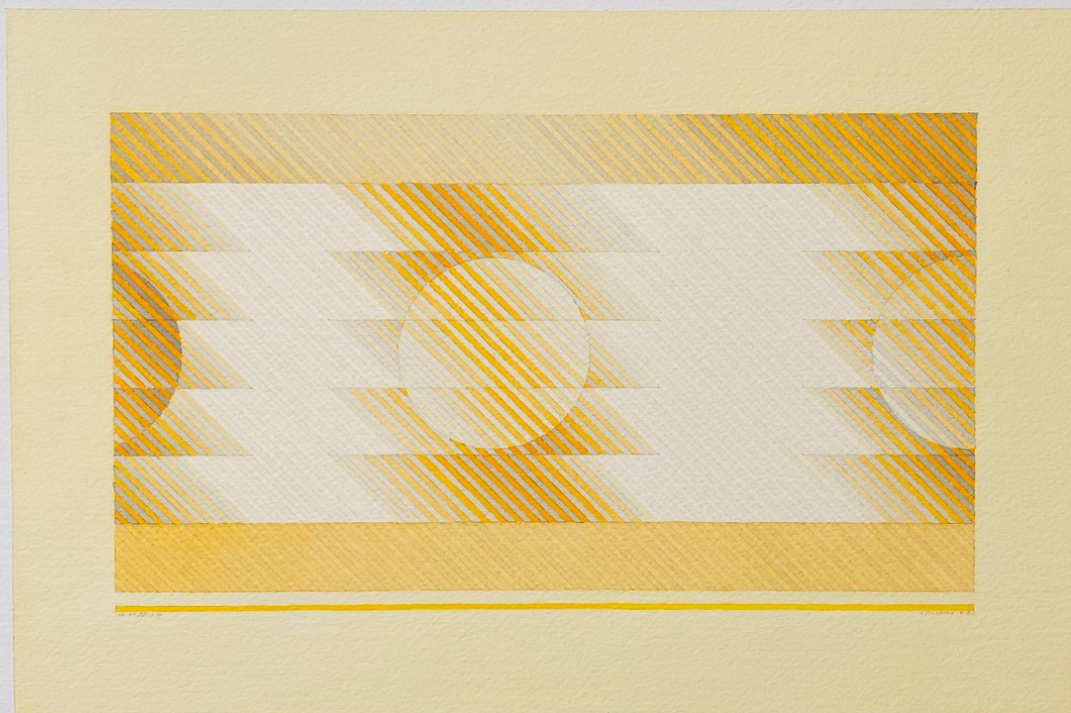

## THE COOLEY GALLERY

Sewell Sillman, *In Passing*

watercolor and pencil on paper, Sheet: 17 1/2" x 21 1/2" Image: 9 3/4" x 14 3/4"

JCA 6413, \$4,500