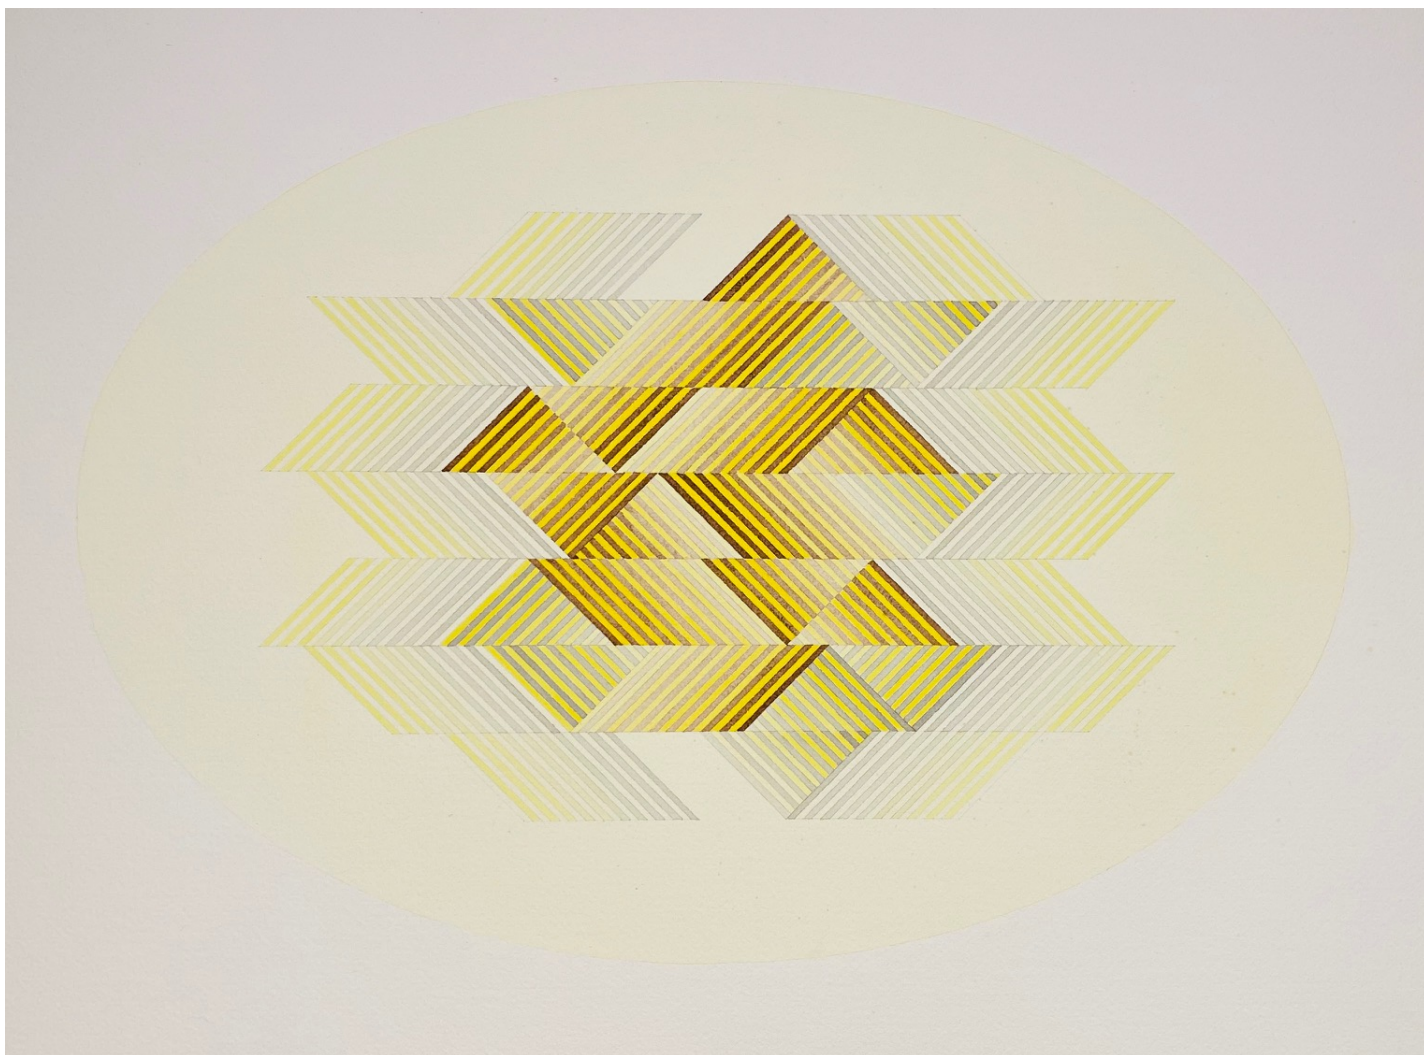

THE COOLEY GALLERY

Sewell Sillman, Untitled (Yellow & Green Fletches in Pale Yellow Oval)
watercolor and pencil on paper, Sheet: 22 1/2" x 29 3/4" Image: 16" x 23" oval
JCA 6409, \$5,000