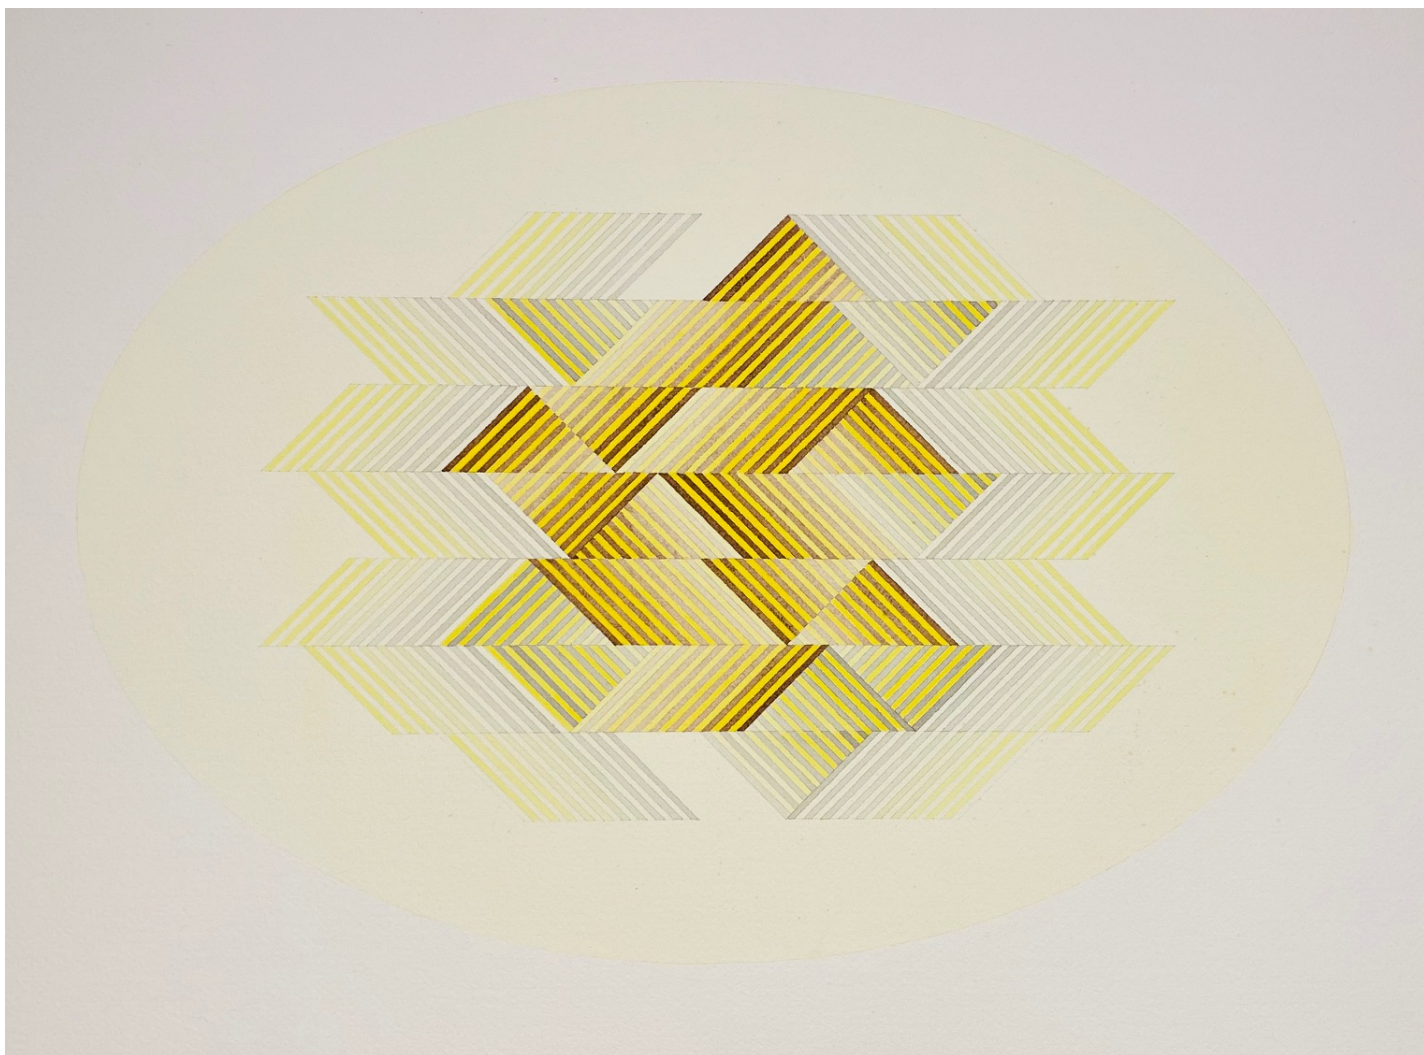

## THE COOLEY GALLERY

Sewell Sillman, Untitled (Yellow & Green Fletches in Pale Yellow Oval)  
watercolor and pencil on paper, Sheet: 22 1/2" x 29 3/4" Image: 16" x 23" oval  
JCA 6409, \$5,000