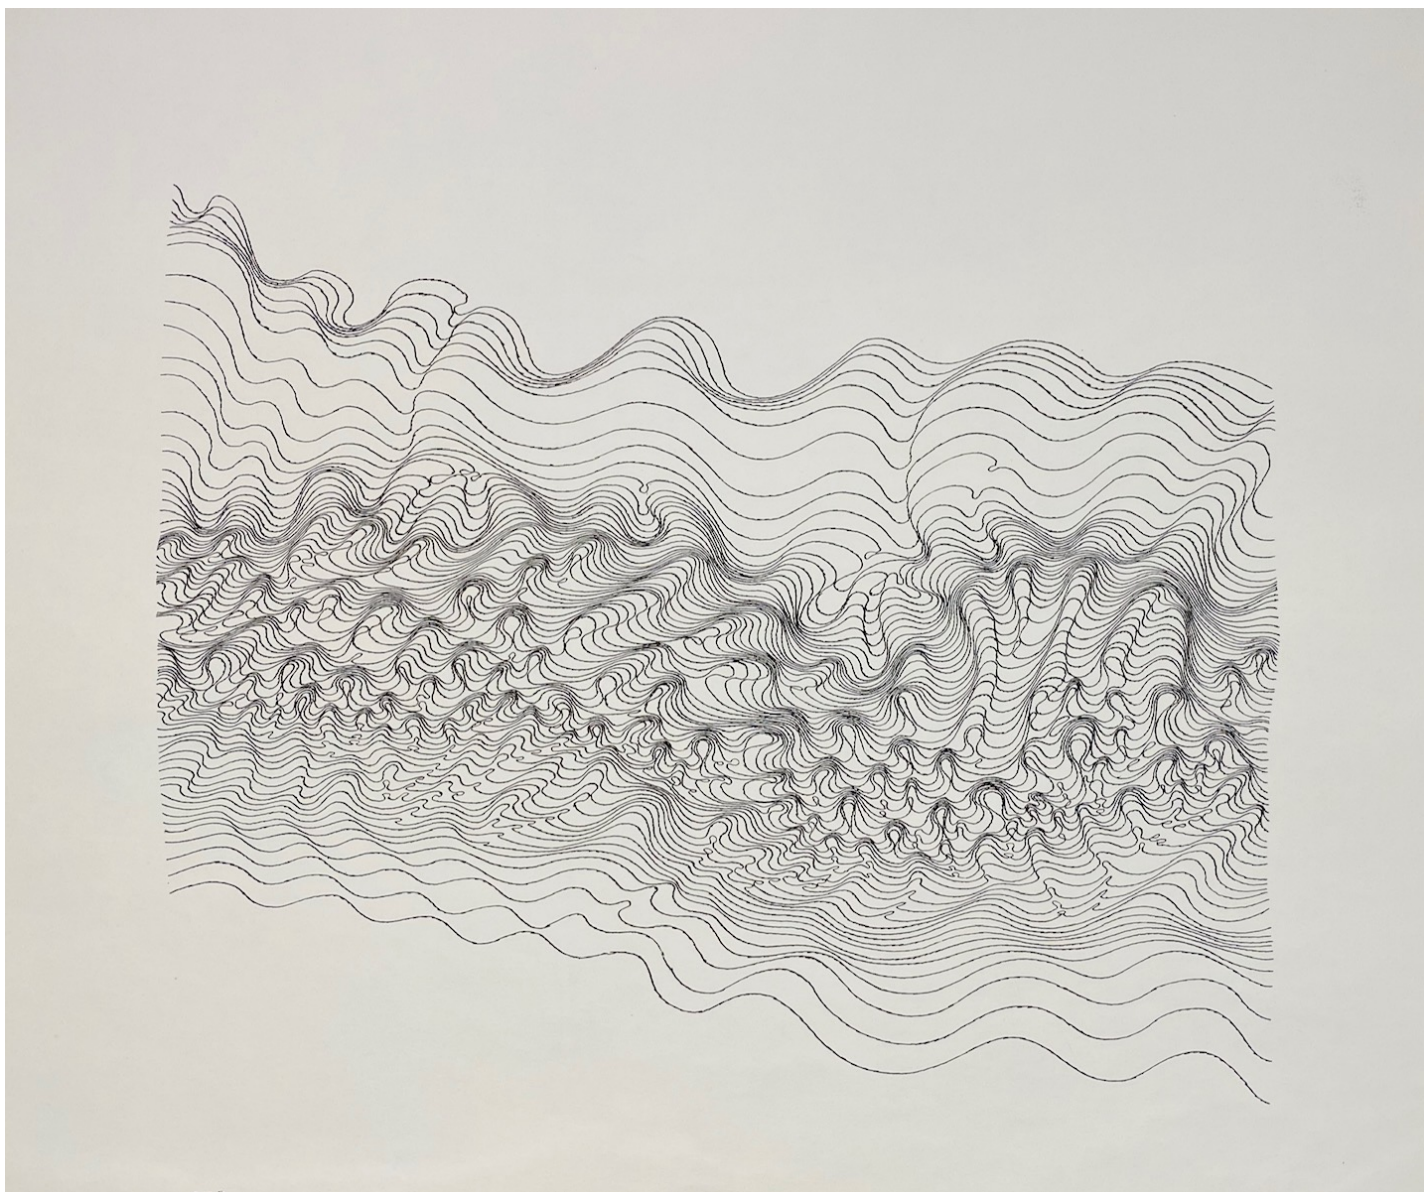

THE COOLEY GALLERY

Sewell Sillman, Squiggly Lines
print on paper, Sheet: 23" x 29" Image 15" x 18 1/4"
JCA 6402, \$1,200