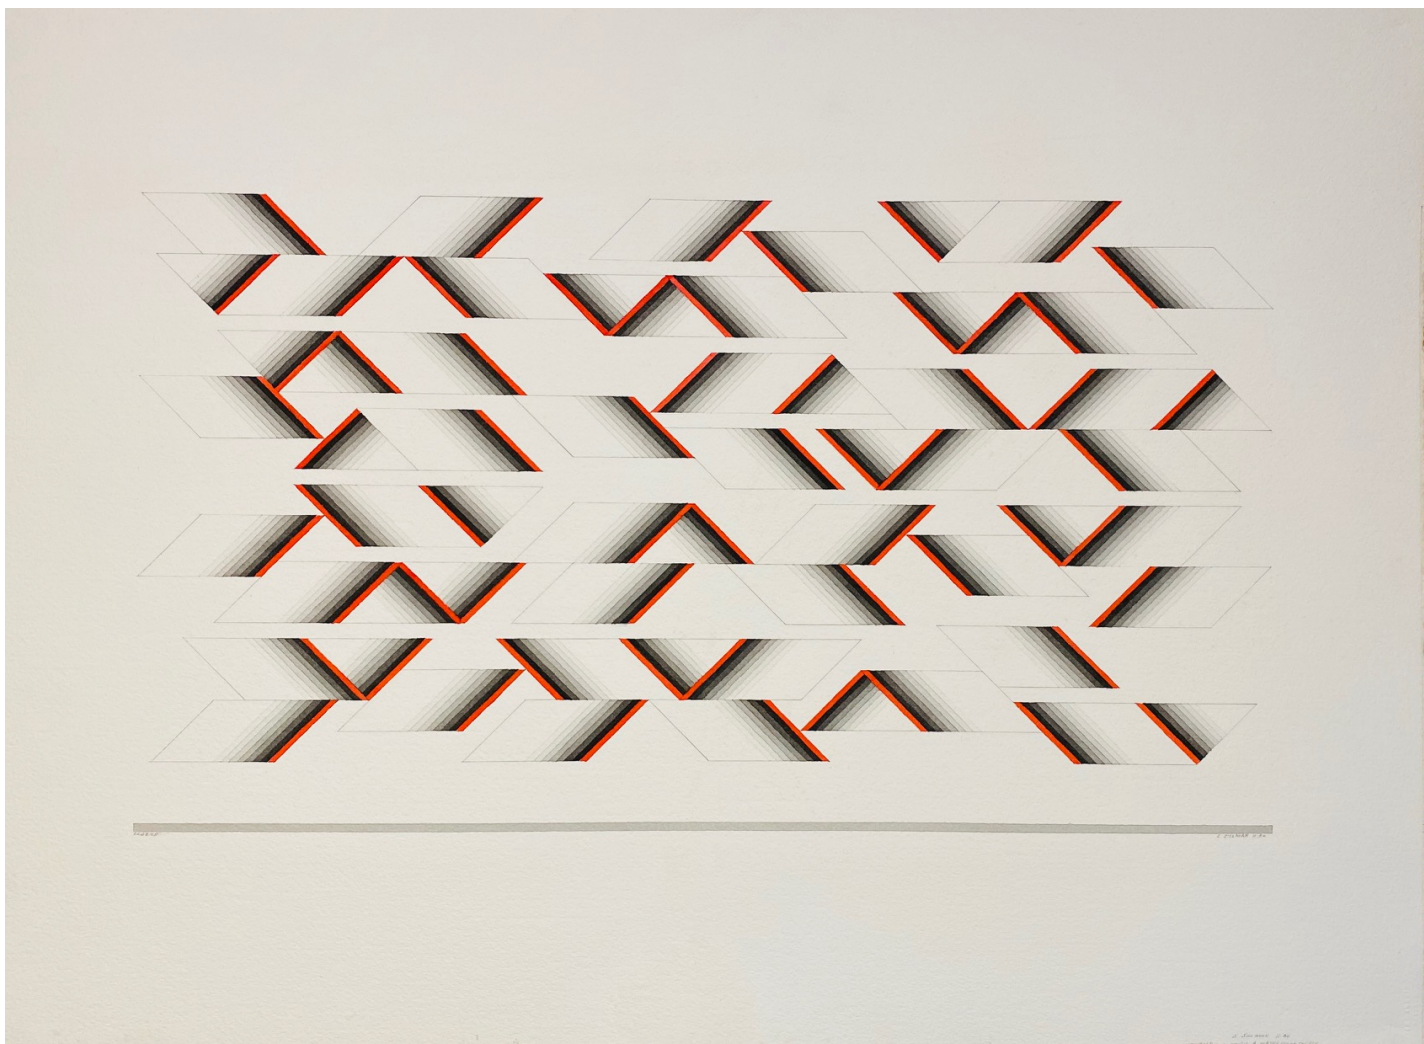

THE COOLEY GALLERY

Sewell Sillman, Legend

pencil and watercolor on paper, SS: 22 1/2" x 30" IS: 13" x 23 1/4"

JCA 6386, \$6,000