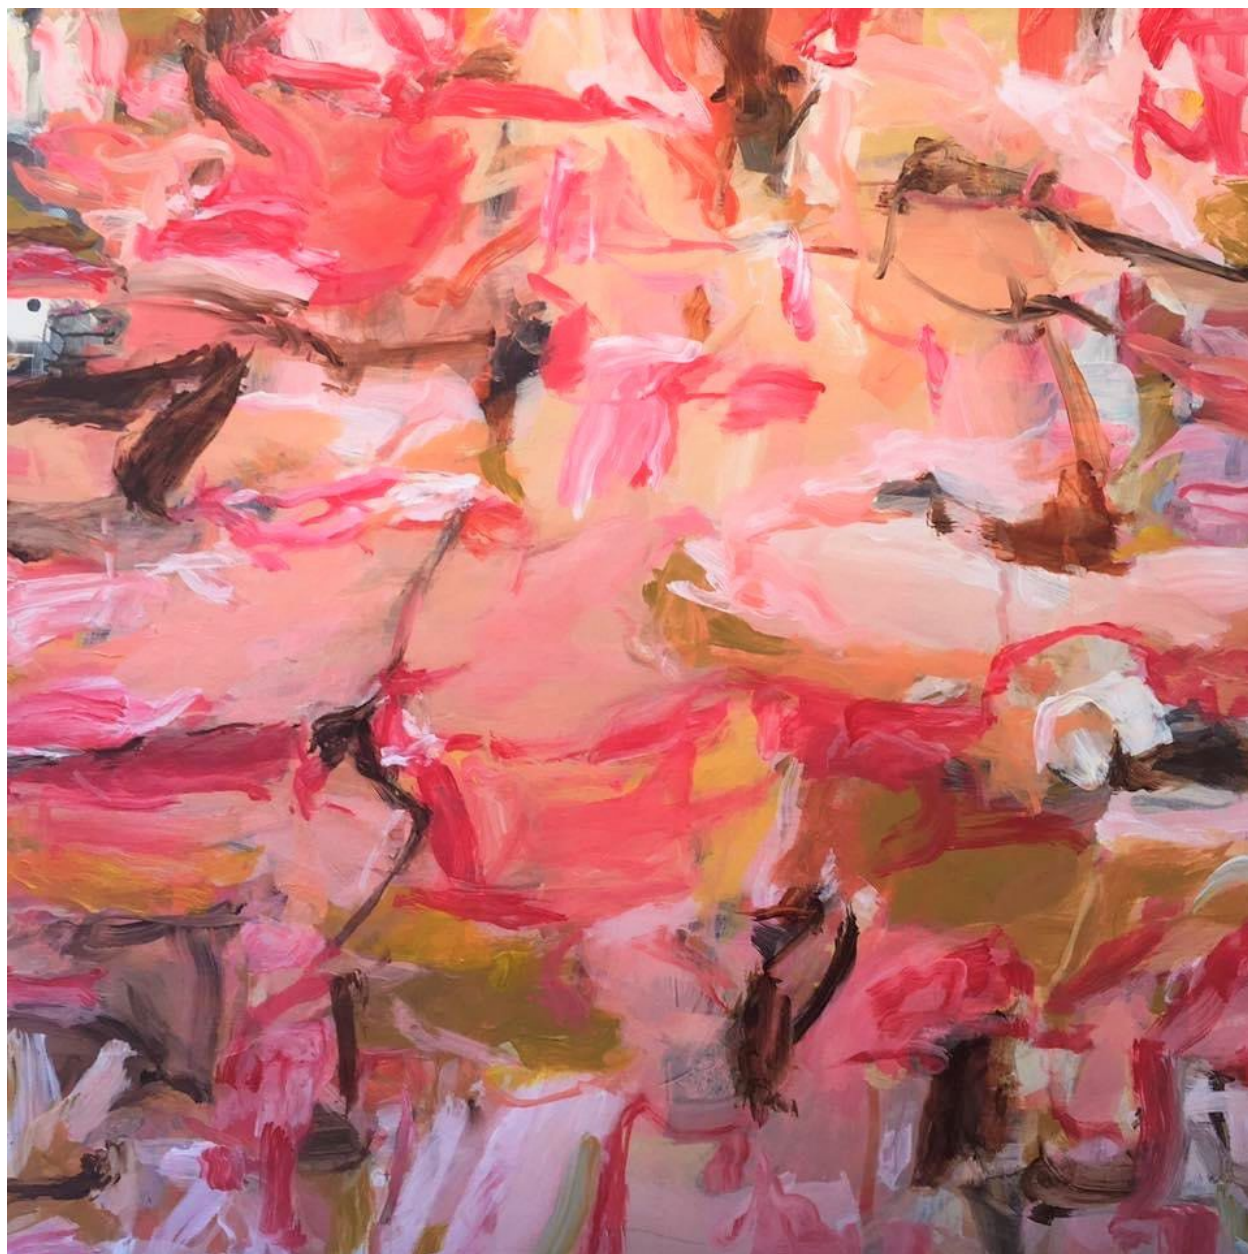

THE COOLEY GALLERY

Mark Hatfield, Sea of Love, 2019
acrylic on rag paper mounted on panel, 40" x 42"
MH1020.01, \$16,000