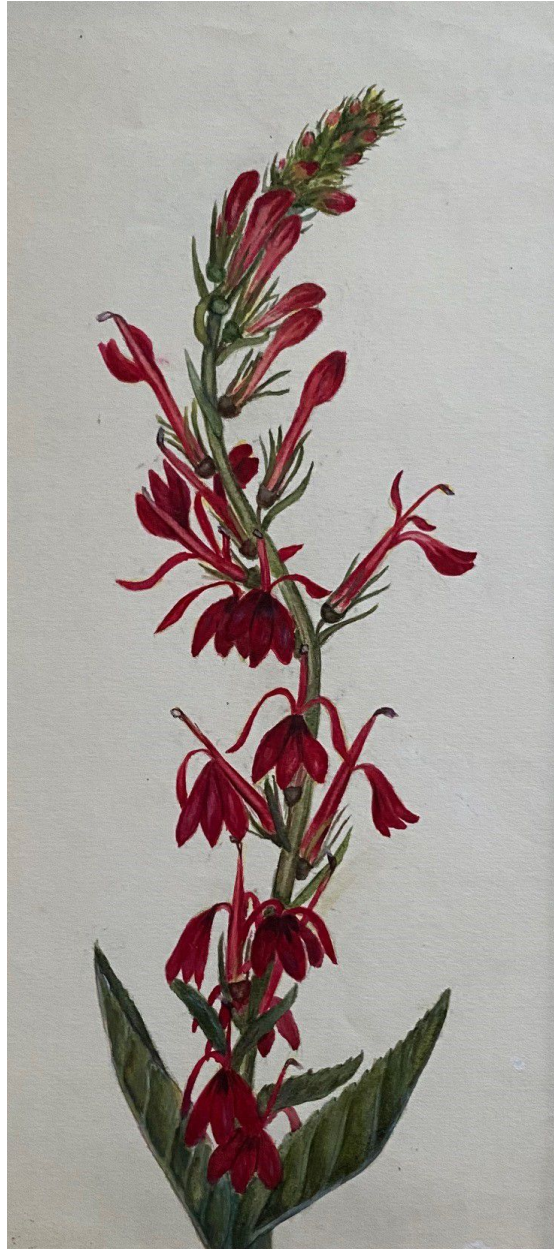

THE COOLEY GALLERY

American School, Red Cardinal Flower
watercolor and gouache on paper, 10" x 4
1/2"
JCA 6551.02, \$400