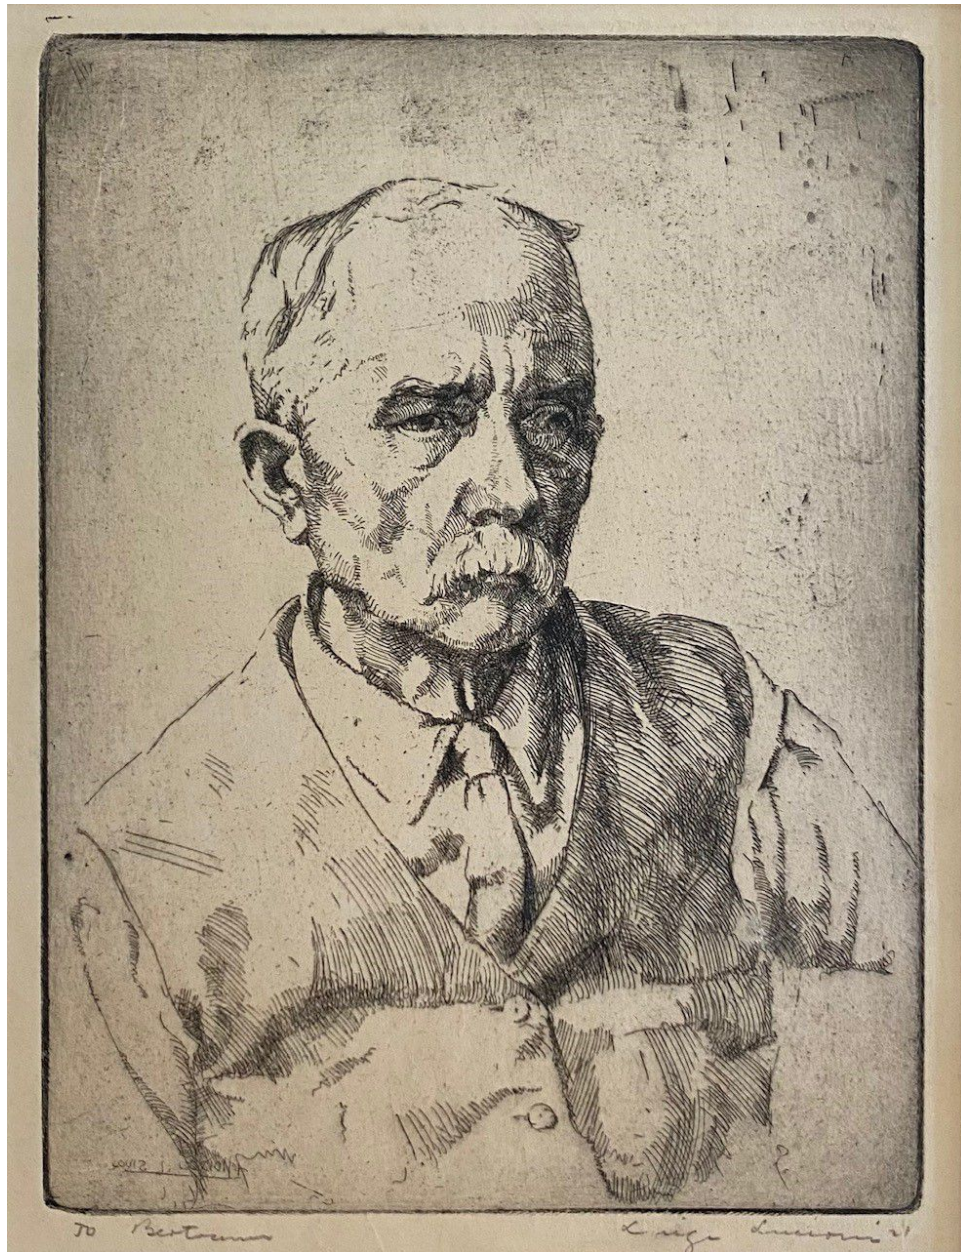

THE COOLEY GALLERY

Luigi Lucioni, Portrait of George Bruestle, 1921
etching on paper, 7 3/4" x 6"
JCA 6557.04, \$400