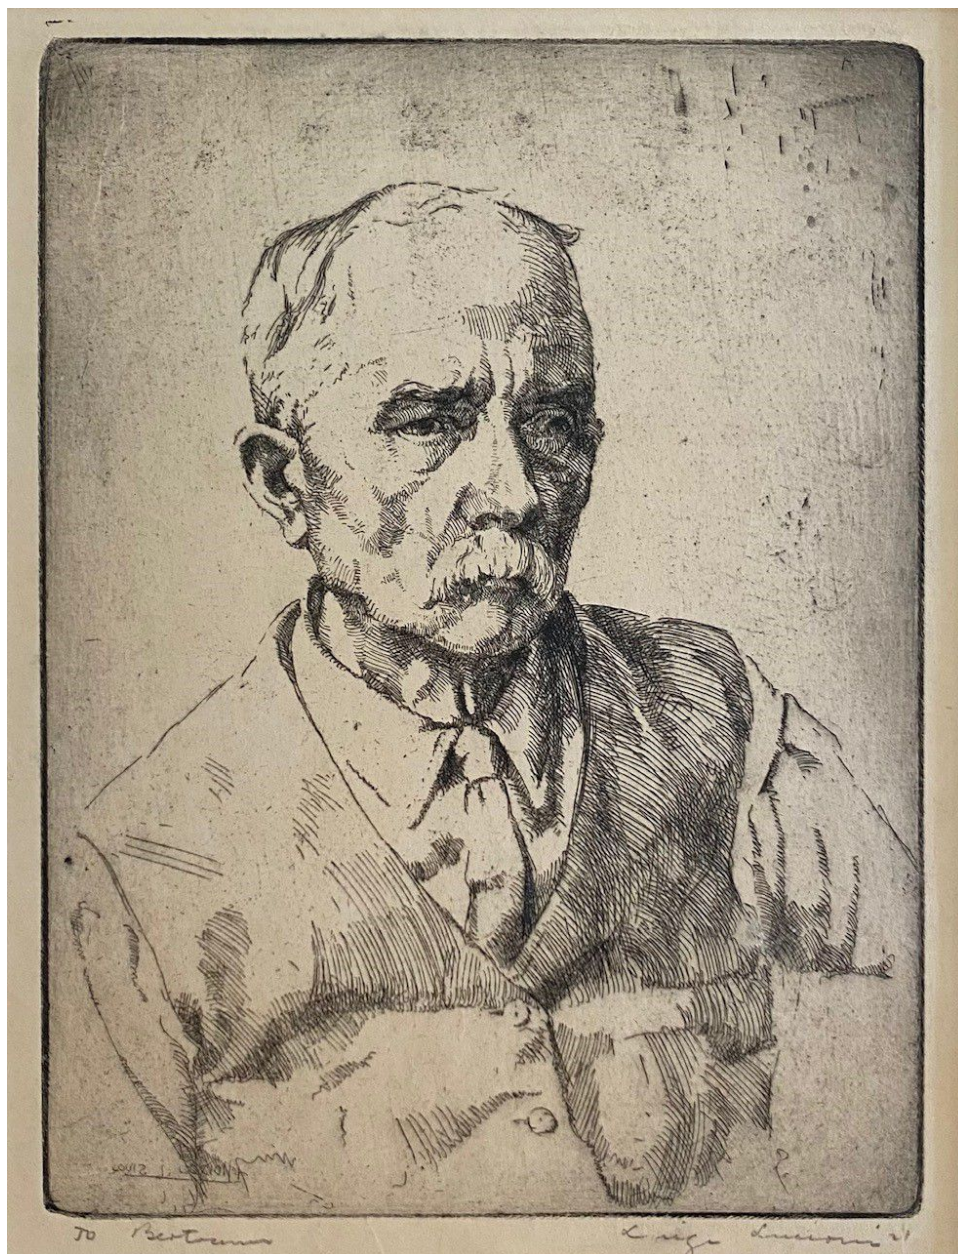

THE COOLEY GALLERY

Luigi Lucioni, Portrait of George Bruestle, 1921
etching on paper, 7 3/4" x 6"
JCA 6557.04, \$400