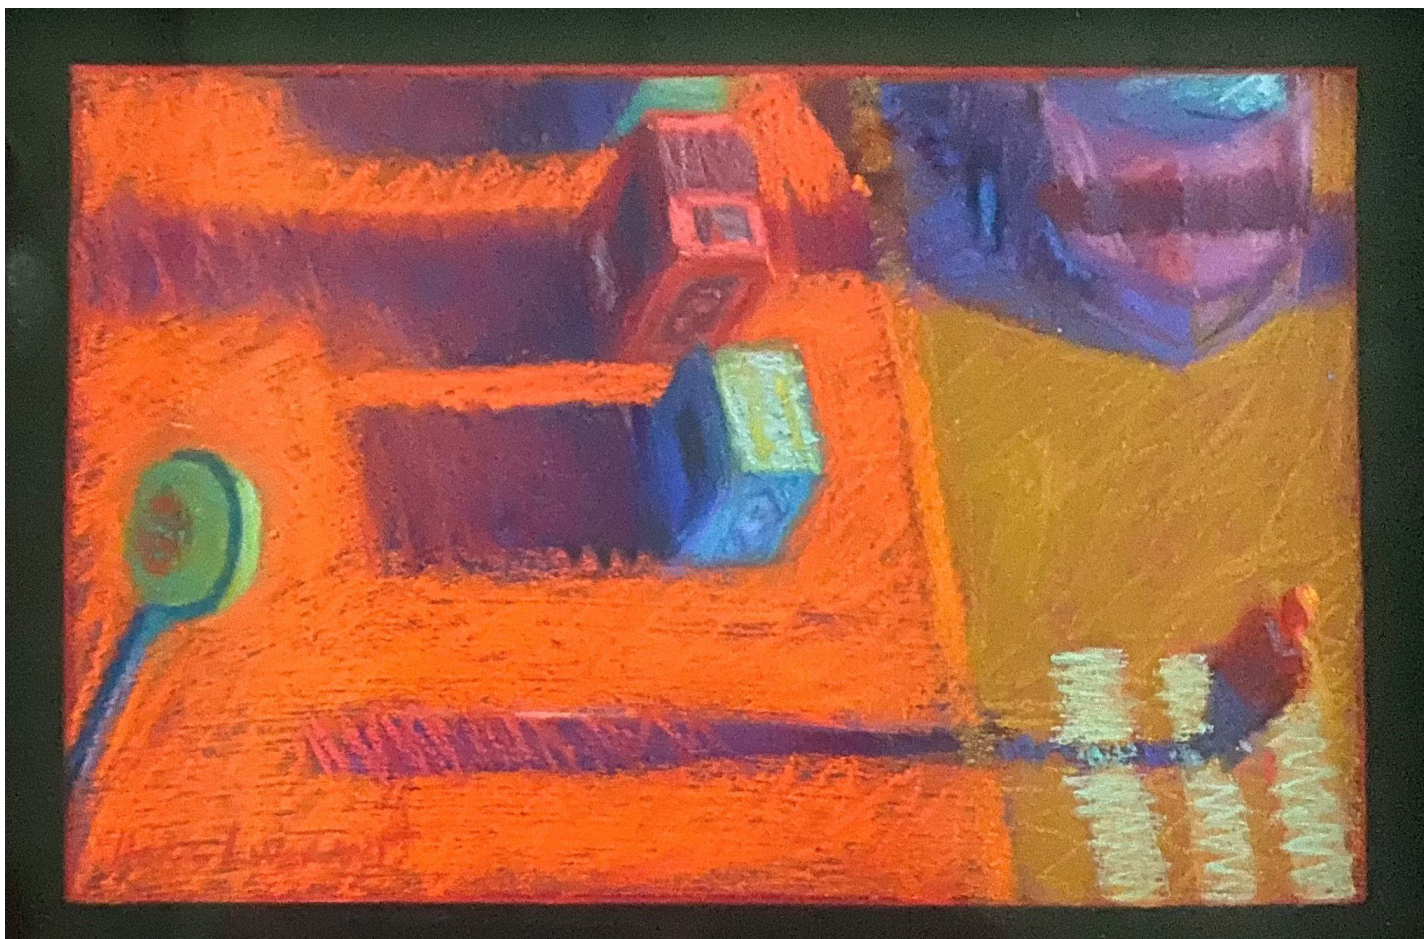

## THE COOLEY GALLERY

Gigi Horr Liverant, Crosswalk Study  
pastel on paper, 6 1/2" x 10"  
GHL1220.01, \$750