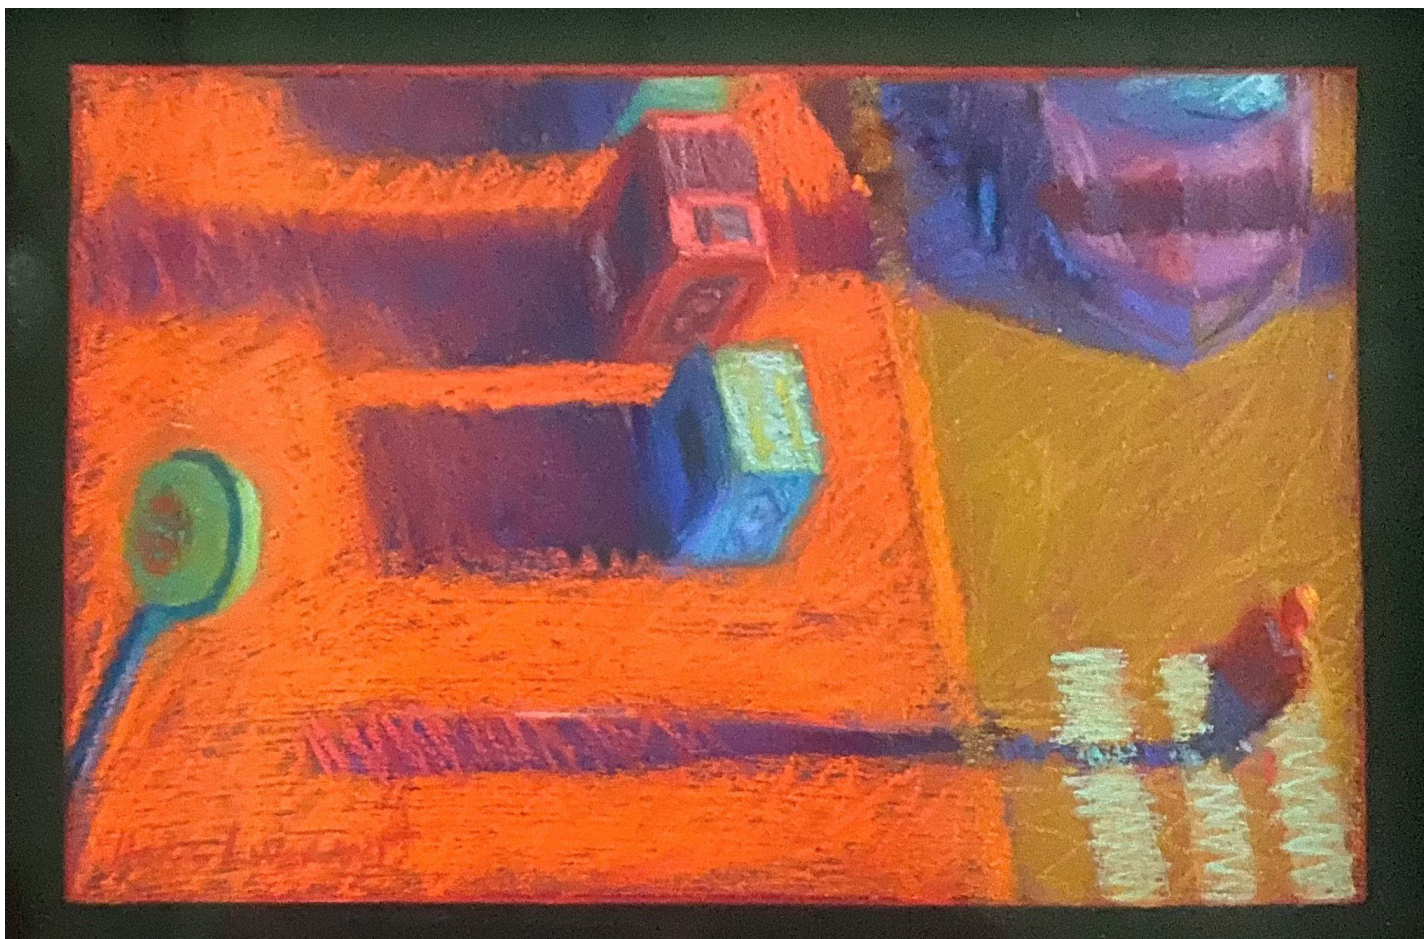

## THE COOLEY GALLERY

Gigi Horr Liverant, Crosswalk Study

pastel on paper, 6 1/2" x 10"

GHL1220.01, \$750