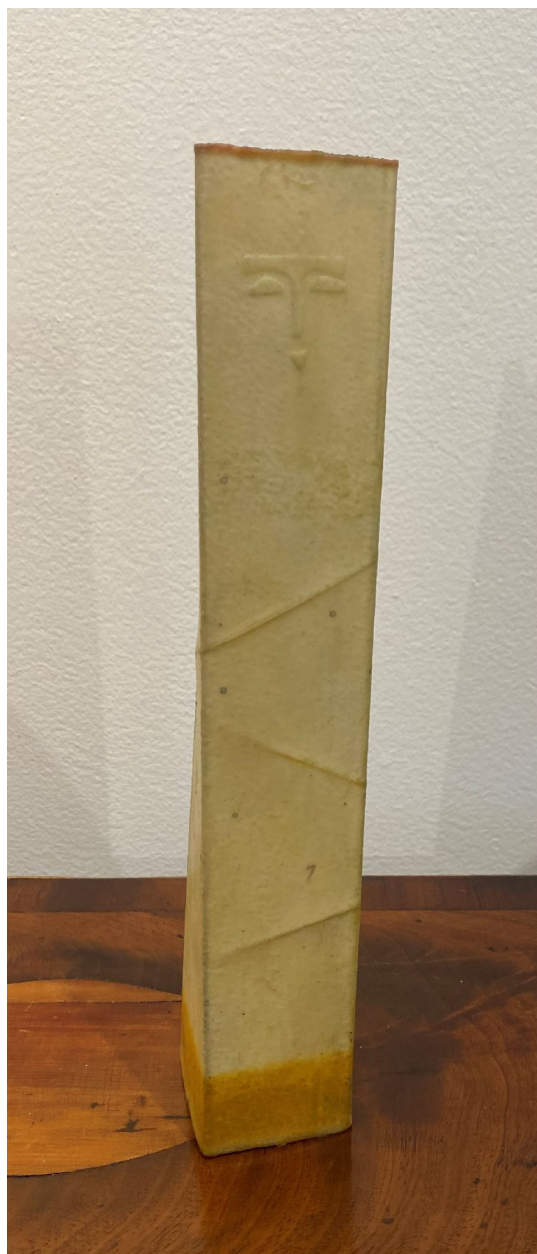

THE COOLEY GALLERY

Corey Pressman, Lantern #5
paper, beeswax, resin, and pigment, 11" x 2"
x 2"
CP1221.5, \$425