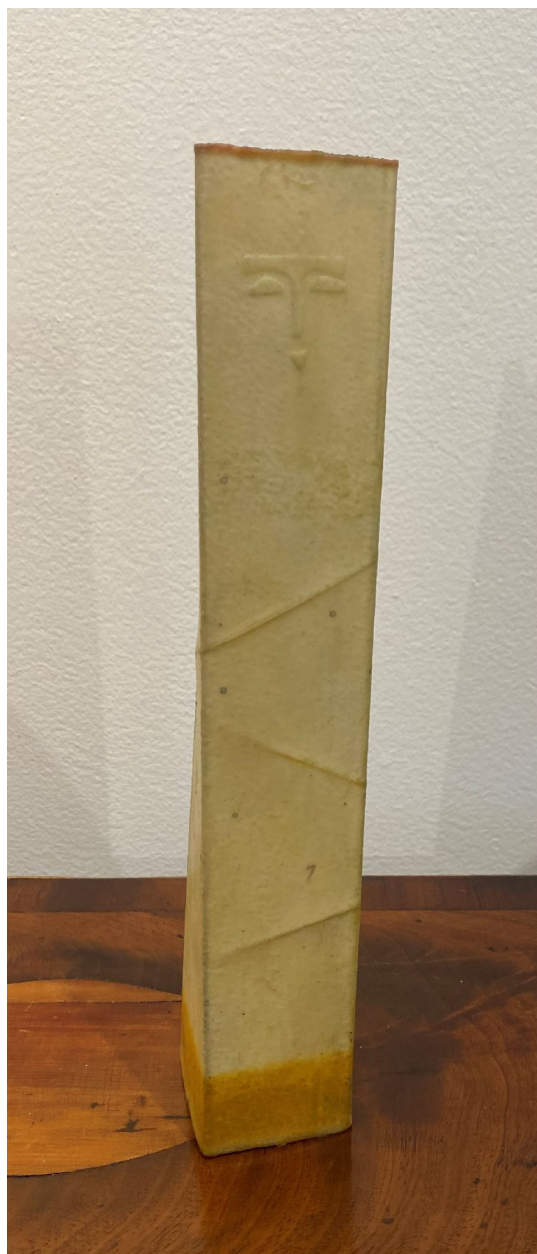

## THE COOLEY GALLERY

Corey Pressman, Lantern #5  
paper, beeswax, resin, and pigment, 11" x 2"  
x 2"  
CP1221.5, \$425