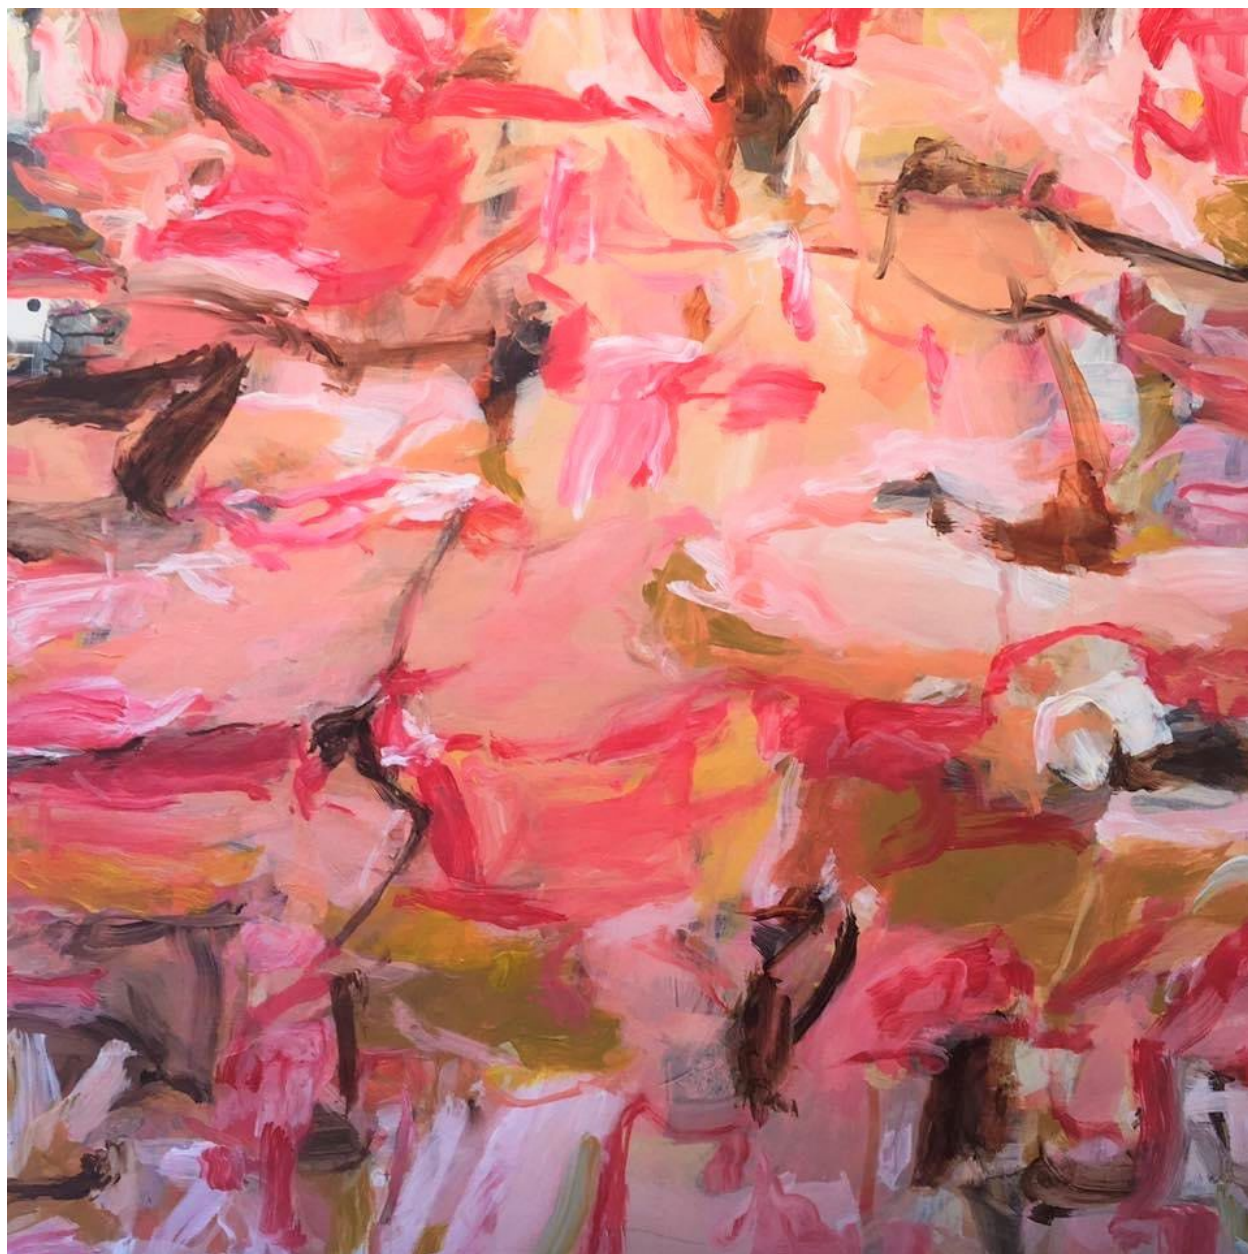

THE COOLEY GALLERY

Mark Hatfield, *Sea of Love*, 2019
acrylic on rag paper mounted on panel, 40" x 42"
MH1020.01, \$12,000