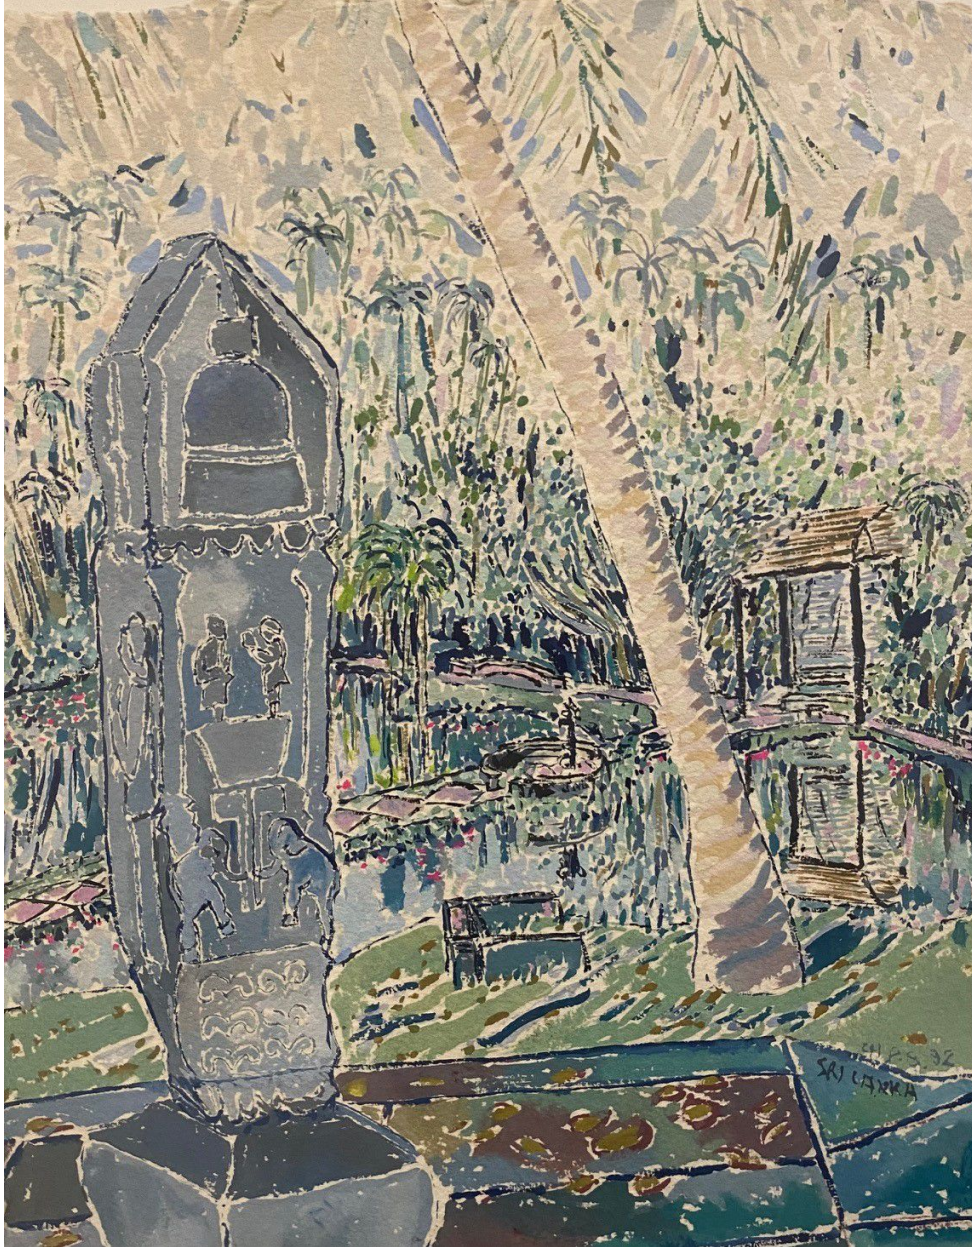

THE COOLEY GALLERY

Christian Brechneff, Garden at Lananganga, Sri Lanka
watercolor on paper, 13 1/2" x 10 1/2"
CB1122.01, \$1,600