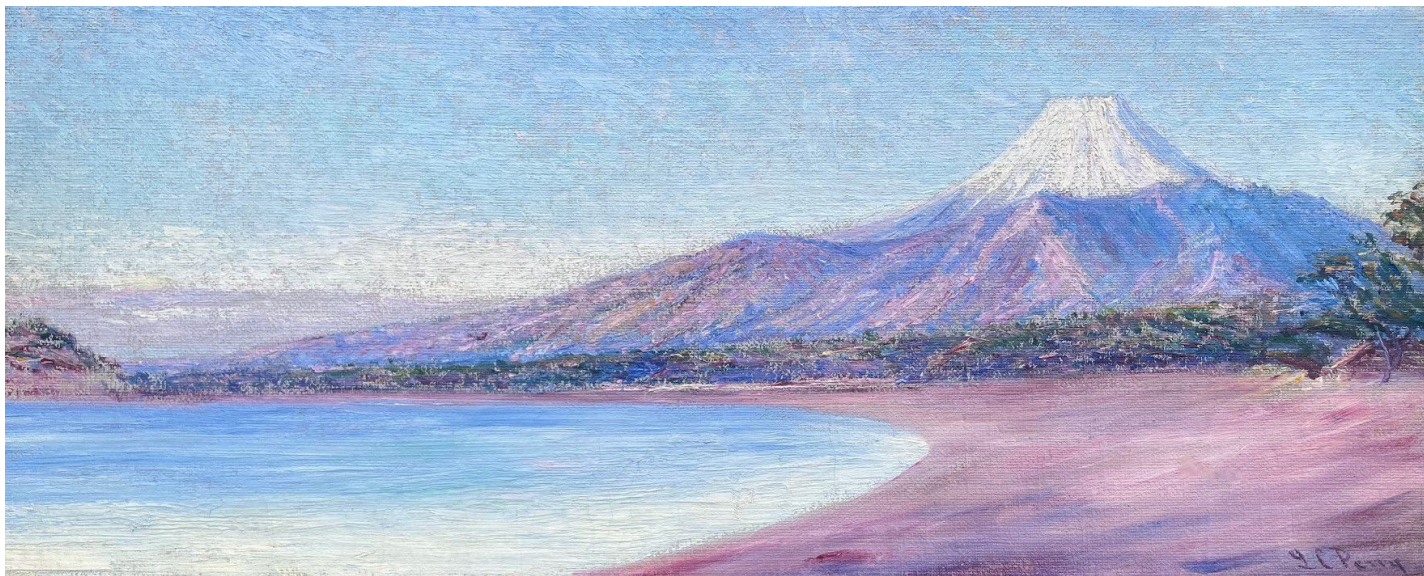

THE COOLEY GALLERY

Lila Cabot Perry, *View of Mt. Fuji*, 1901
oil on canvas, 12 3/4" x 31 1/2"
RTL 0723, \$12,500