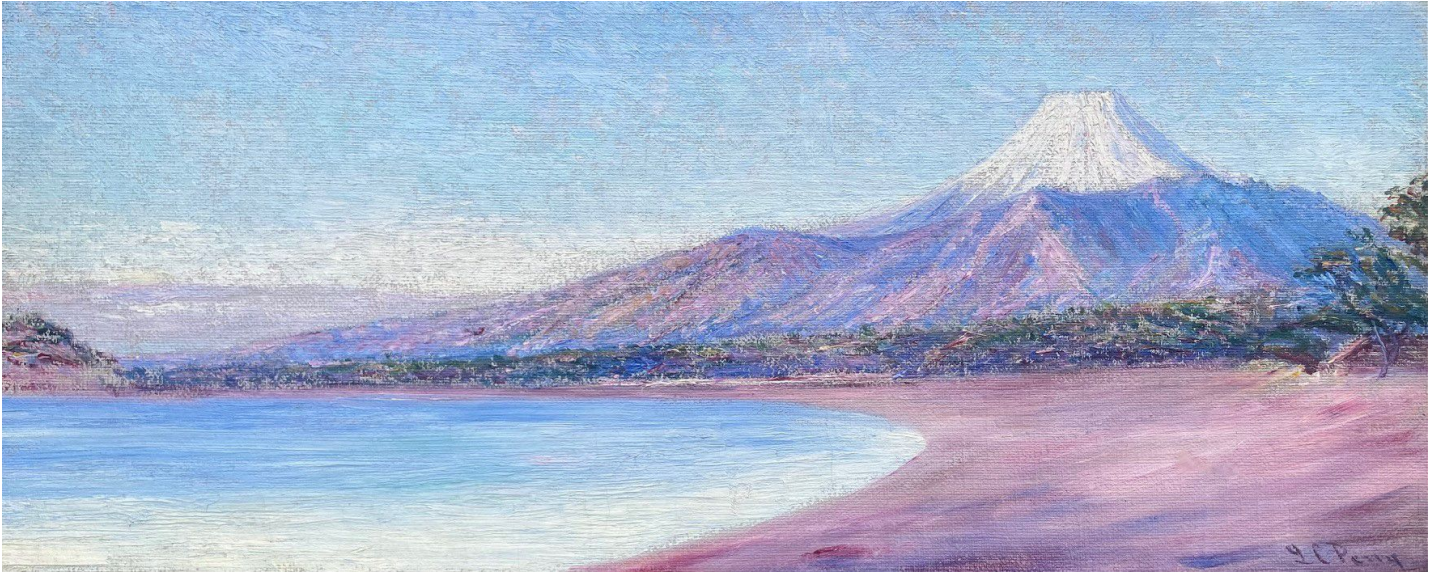

THE COOLEY GALLERY

Lila Cabot Perry, *View of Mt. Fuji*, 1901
oil on canvas, 12 3/4" x 31 1/2"
RTL 0723, \$12,500