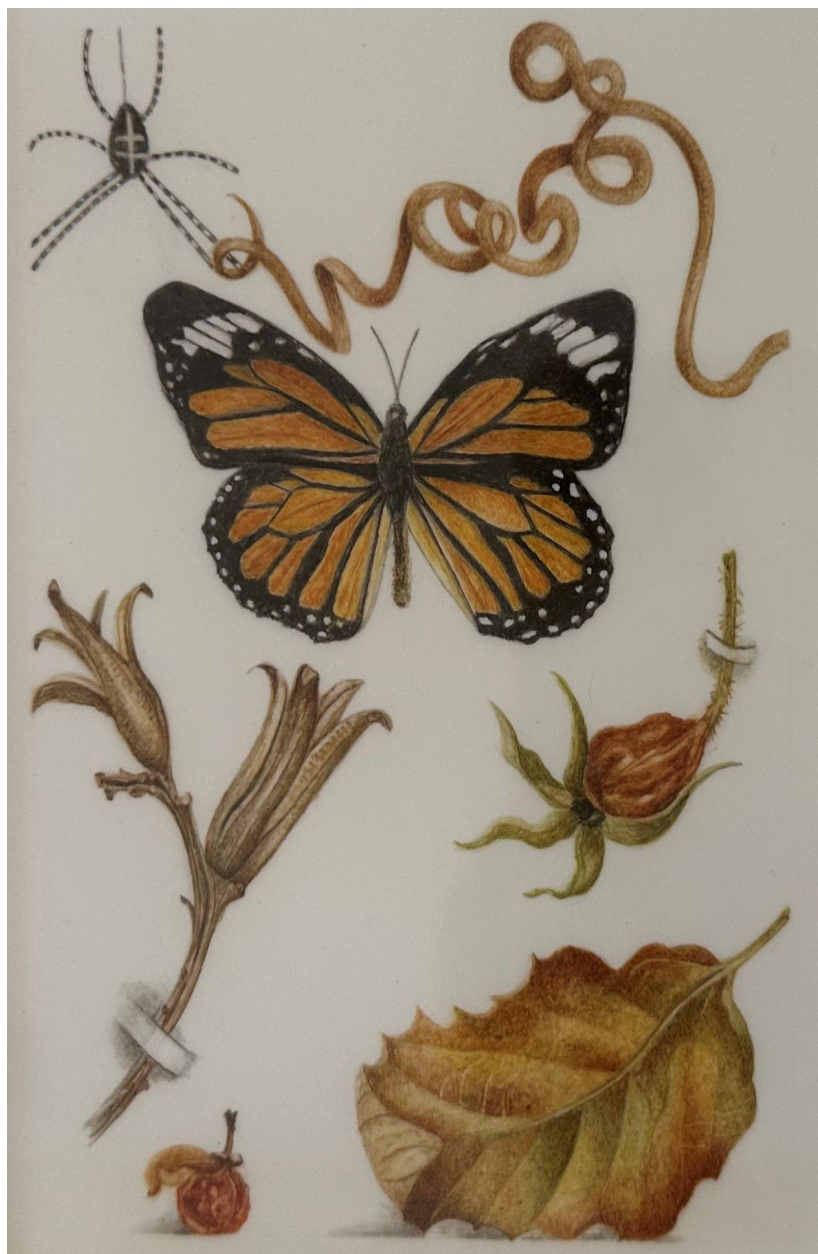

THE COOLEY GALLERY

Curly Lieber, Collections I
watercolor on vellum, 5 3/4" x 4"
CL 1023.06, \$900