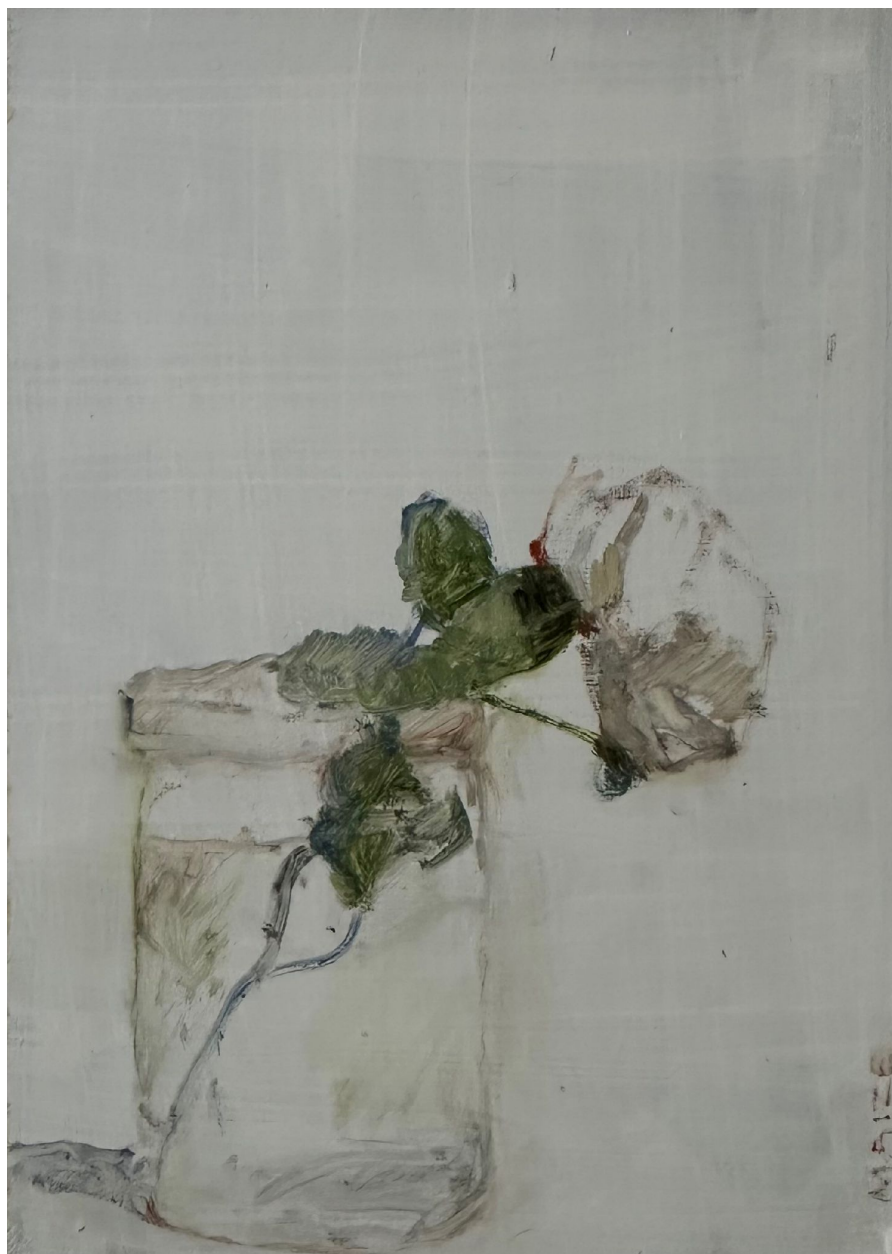

THE COOLEY GALLERY

Catherine Maize, Rose
oil on board, 7" x 5"
KR 1123.02, \$2,000